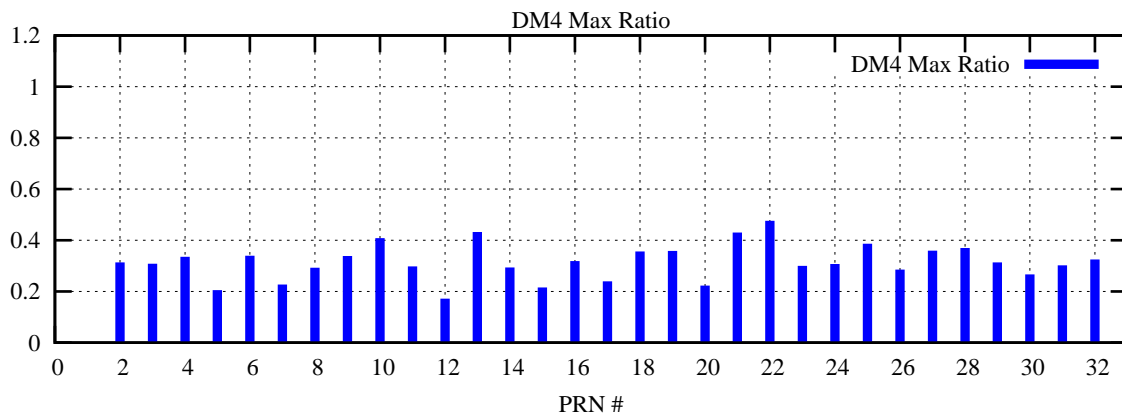

Ratio (PRN Bias/Threshold)

GpsWeek 2313 Day 4

Skinny (Type 0): PRN 8 22
Broad (Type 2): PRN 7 15 17 21 24