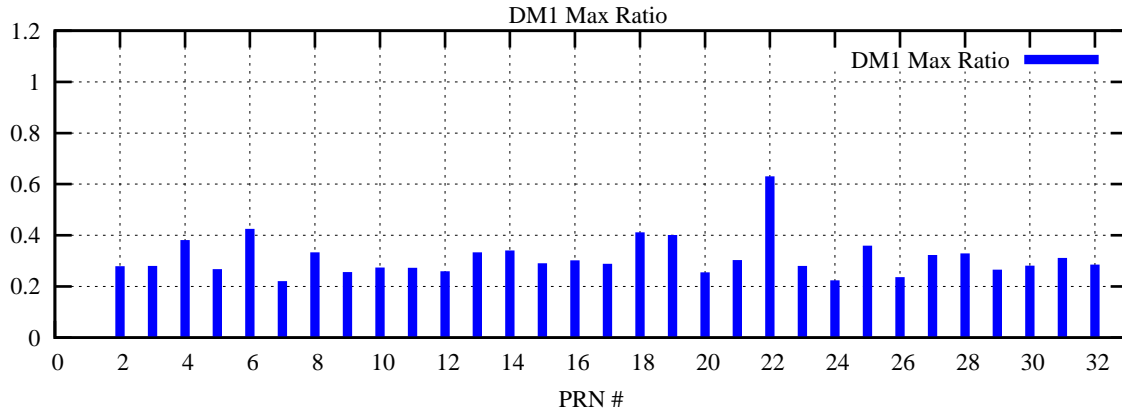

Ratio (PRN Bias/Threshold)

GpsWeek 2313 Day 4

Skinny (Type 0): PRN 8 22
Broad (Type 2): PRN 7 15 17 21 24