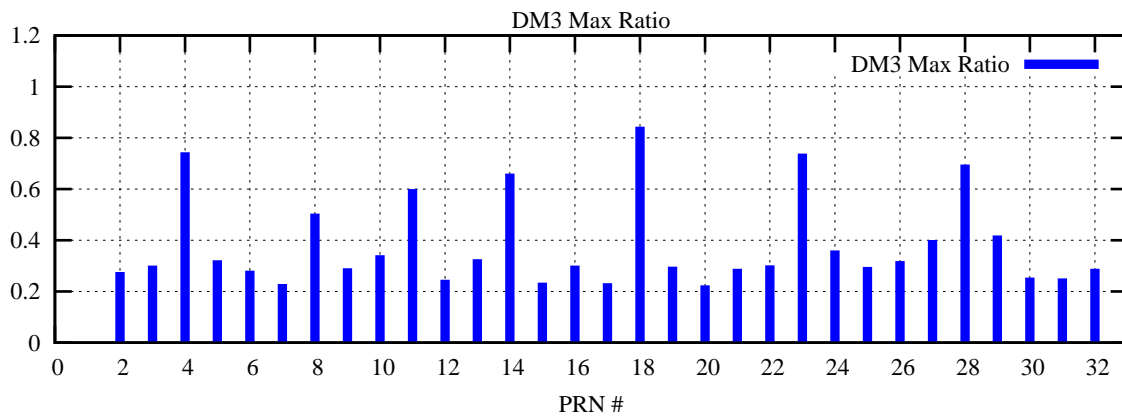

Ratio (PRN Bias/Threshold)

GpsWeek 2313 Day 4

Skinny (Type 0): PRN 8 22
Broad (Type 2): PRN 7 15 17 21 24