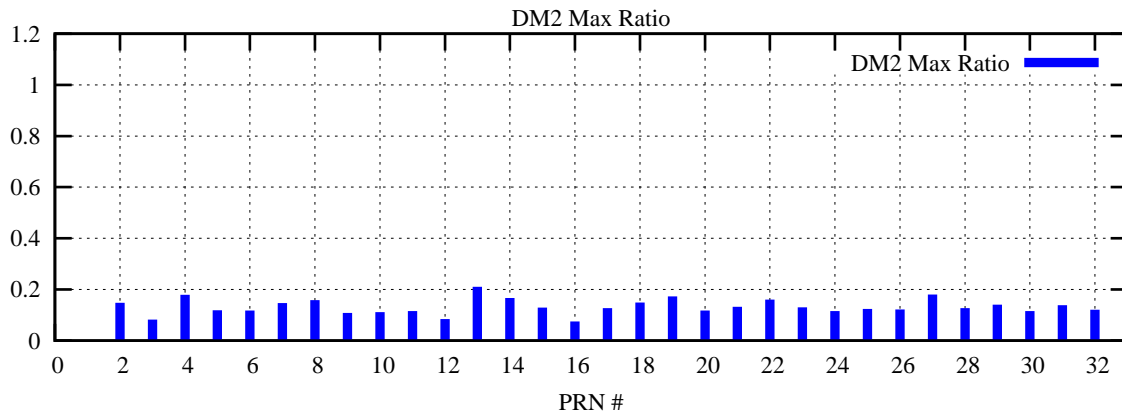

Ratio (PRN Bias/Threshold)

GpsWeek 2313 Day 4

Skinny (Type 0): PRN 8 22
Broad (Type 2): PRN 7 15 17 21 24