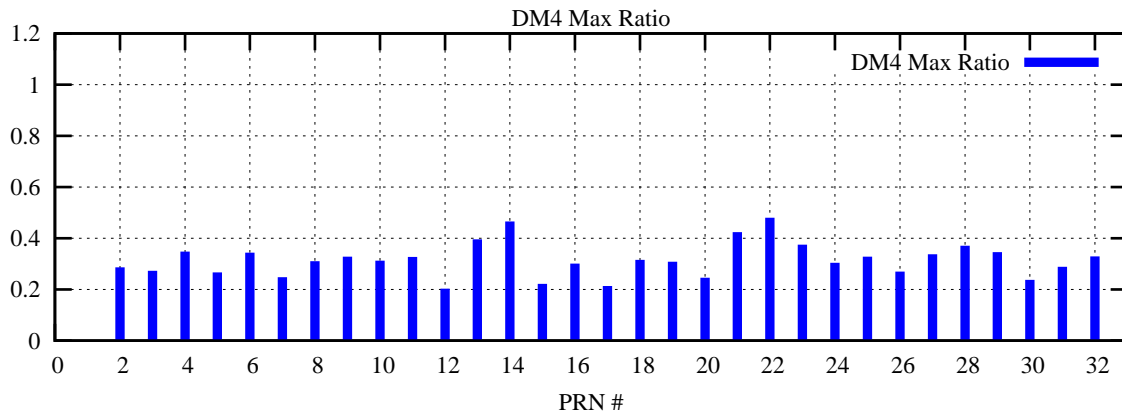

Ratio (PRN Bias/Threshold)

GpsWeek 2313 Day 5

Skinny (Type 0): PRN 8 22
Broad (Type 2): PRN 7 15 17 21 24