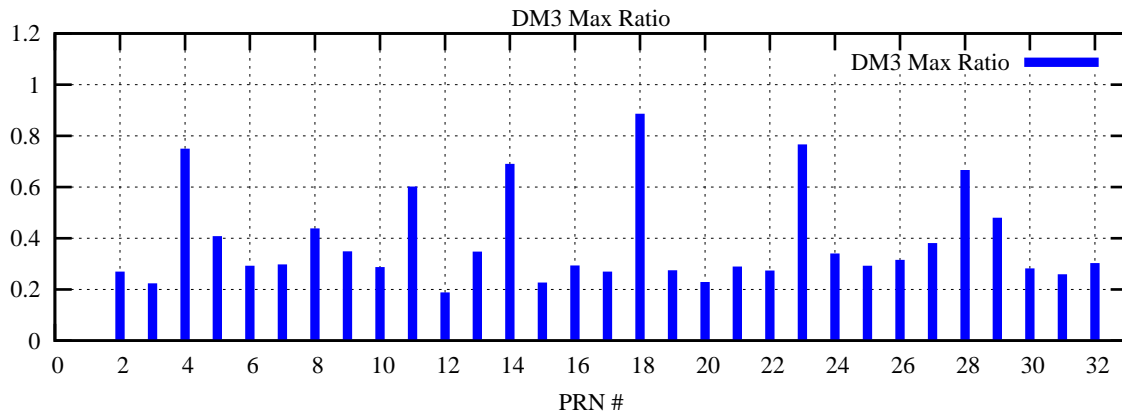

Ratio (PRN Bias/Threshold)

GpsWeek 2313 Day 5

Skinny (Type 0): PRN 8 22
Broad (Type 2): PRN 7 15 17 21 24