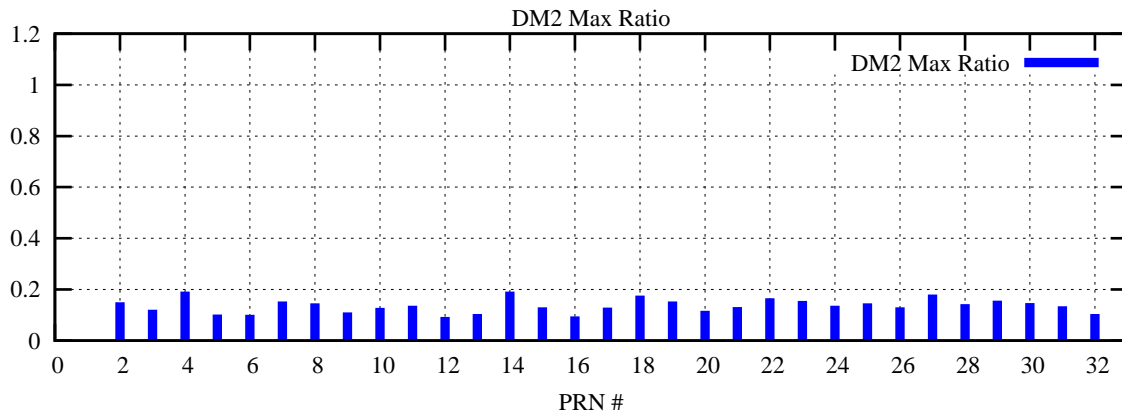

Ratio (PRN Bias/Threshold)

GpsWeek 2313 Day 5

Skinny (Type 0): PRN 8 22
Broad (Type 2): PRN 7 15 17 21 24