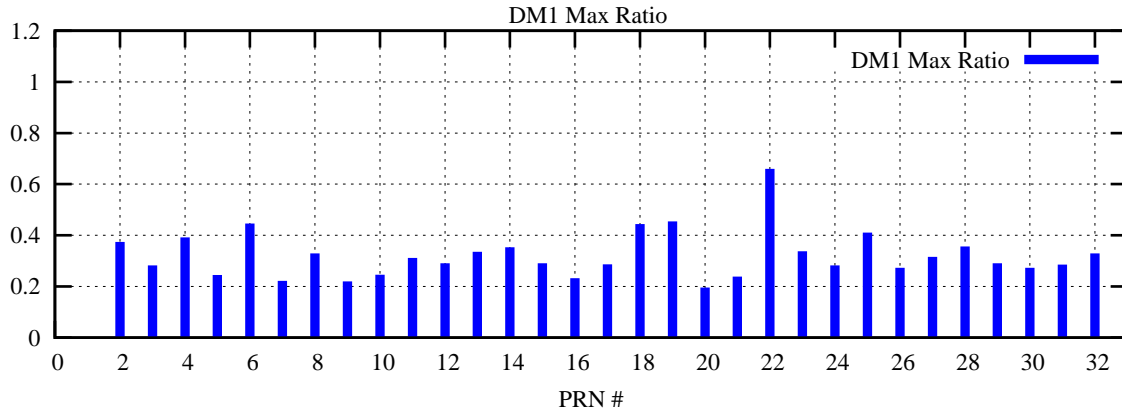

Ratio (PRN Bias/Threshold)

GpsWeek 2313 Day 5

Skinny (Type 0): PRN 8 22
Broad (Type 2): PRN 7 15 17 21 24