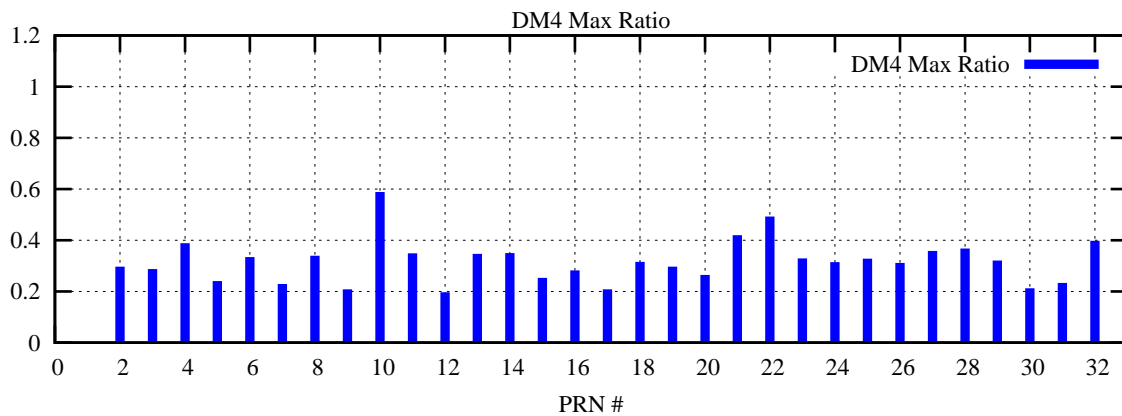

Ratio (PRN Bias/Threshold)

GpsWeek 2313 Day 6

Skinny (Type 0): PRN 8 22
Broad (Type 2): PRN 7 15 17 21 24