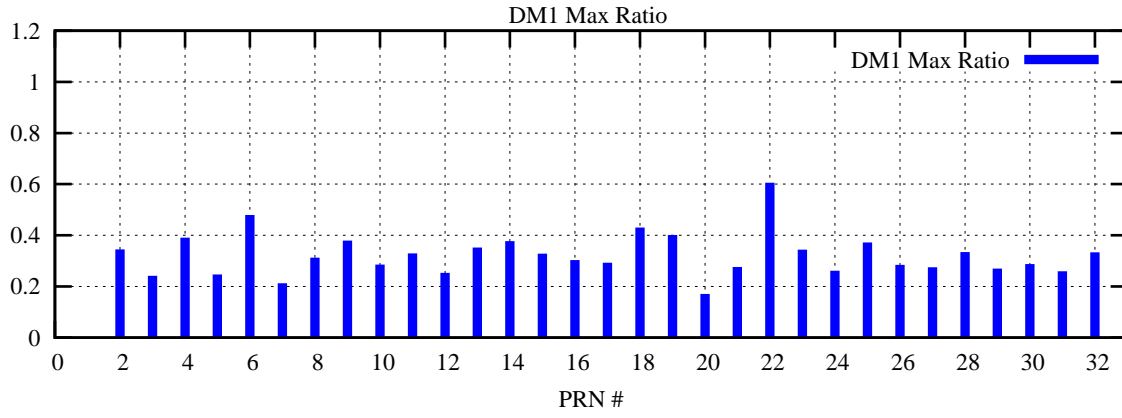

Ratio (PRN Bias/Threshold)

GpsWeek 2313 Day 6

Skinny (Type 0): PRN 8 22
Broad (Type 2): PRN 7 15 17 21 24