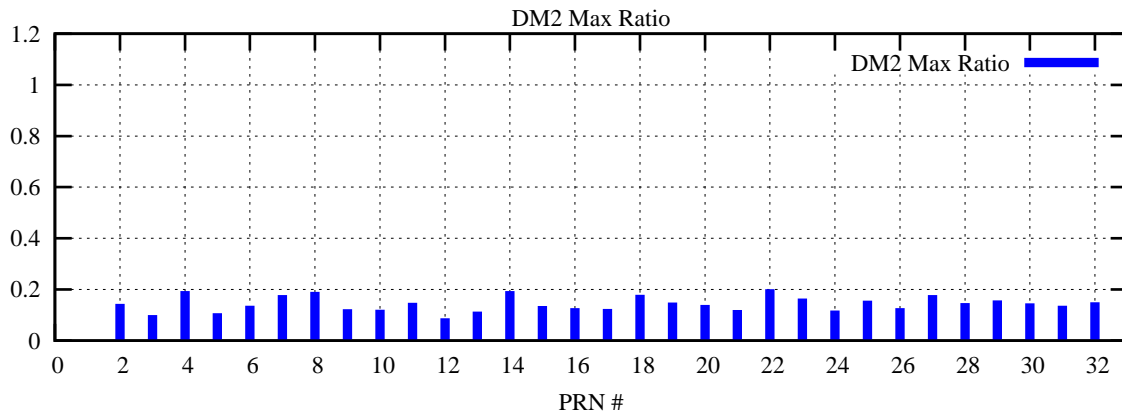

Ratio (PRN Bias/Threshold)

GpsWeek 2313 Day 6

Skinny (Type 0): PRN 8 22
Broad (Type 2): PRN 7 15 17 21 24