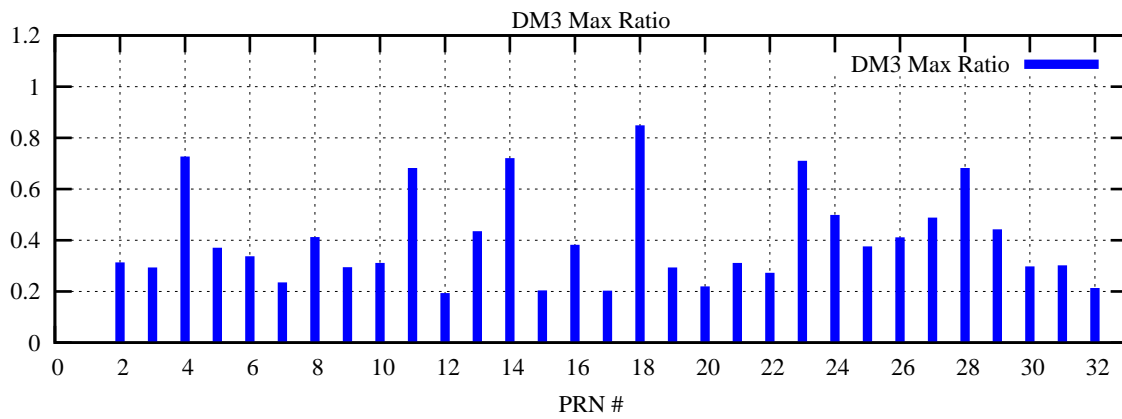

Ratio (PRN Bias/Threshold)

GpsWeek 2313 Day 6

Skinny (Type 0): PRN 8 22
Broad (Type 2): PRN 7 15 17 21 24