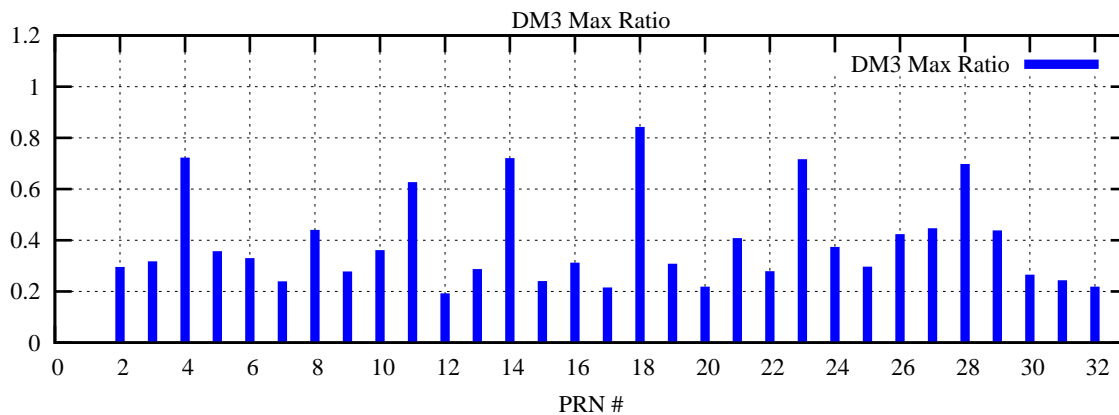

Ratio (PRN Bias/Threshold)

GpsWeek 2314 Day 1

Skinny (Type 0): PRN 8 22
Broad (Type 2): PRN 7 15 17 21 24