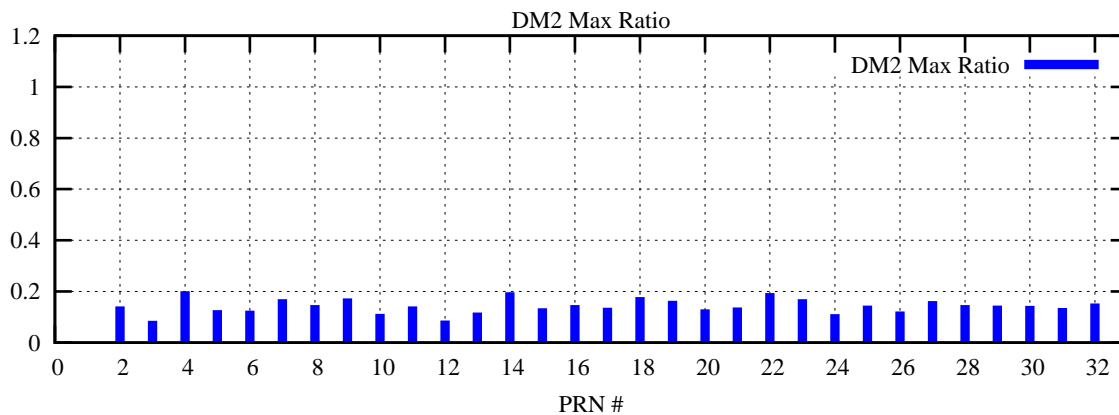

Ratio (PRN Bias/Threshold)

GpsWeek 2314 Day 1

Skinny (Type 0): PRN 8 22
Broad (Type 2): PRN 7 15 17 21 24