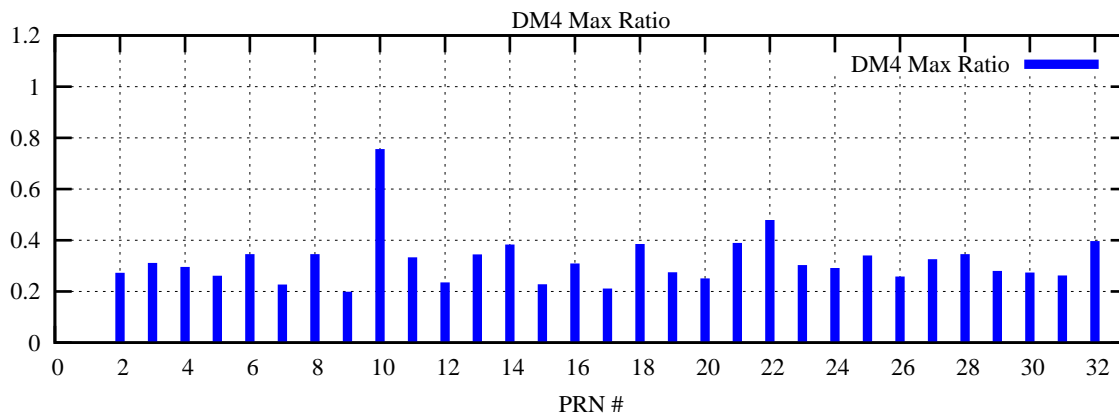

Ratio (PRN Bias/Threshold)

GpsWeek 2314 Day 1

Skinny (Type 0): PRN 8 22
Broad (Type 2): PRN 7 15 17 21 24