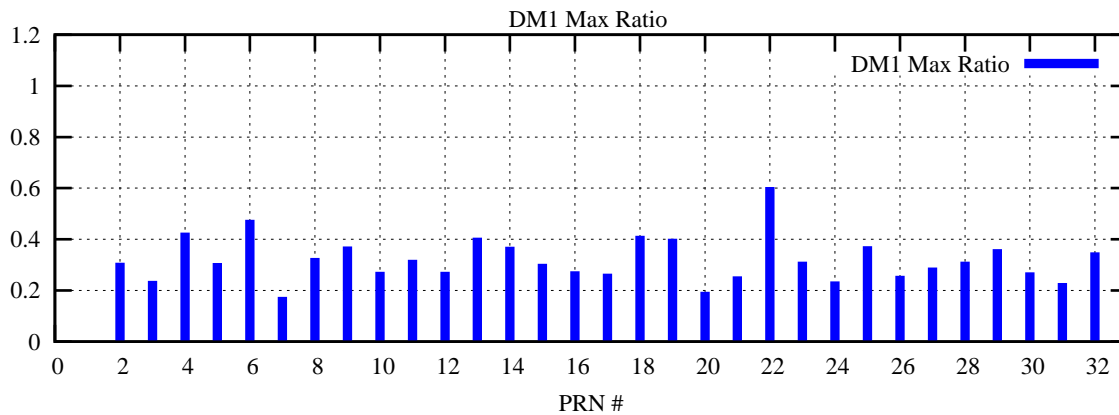

Ratio (PRN Bias/Threshold)

GpsWeek 2314 Day 1

Skinny (Type 0): PRN 8 22
Broad (Type 2): PRN 7 15 17 21 24