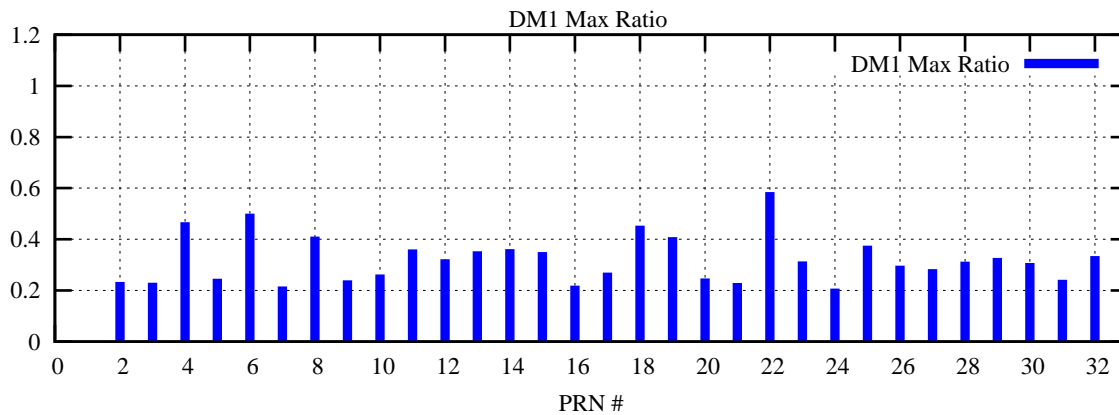

Ratio (PRN Bias/Threshold)

GpsWeek 2314 Day 3

Skinny (Type 0): PRN 8 22
Broad (Type 2): PRN 7 15 17 21 24