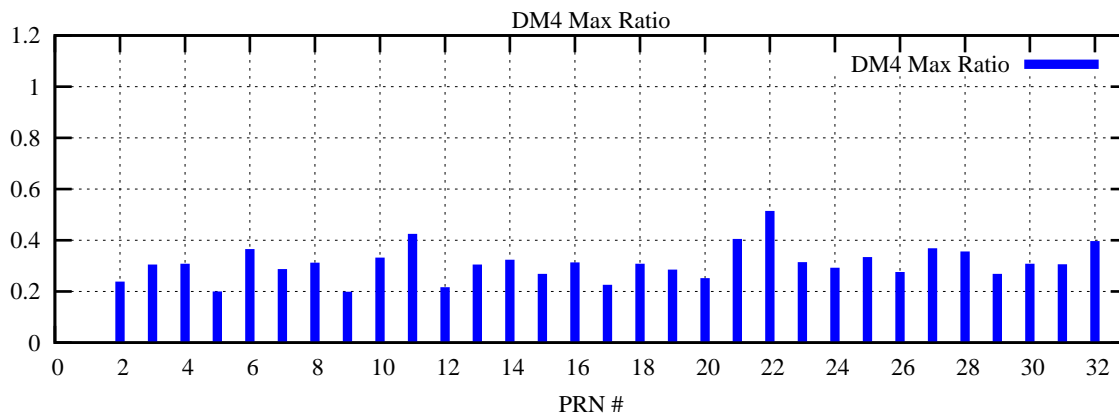

Ratio (PRN Bias/Threshold)

GpsWeek 2314 Day 3

Skinny (Type 0): PRN 8 22
Broad (Type 2): PRN 7 15 17 21 24