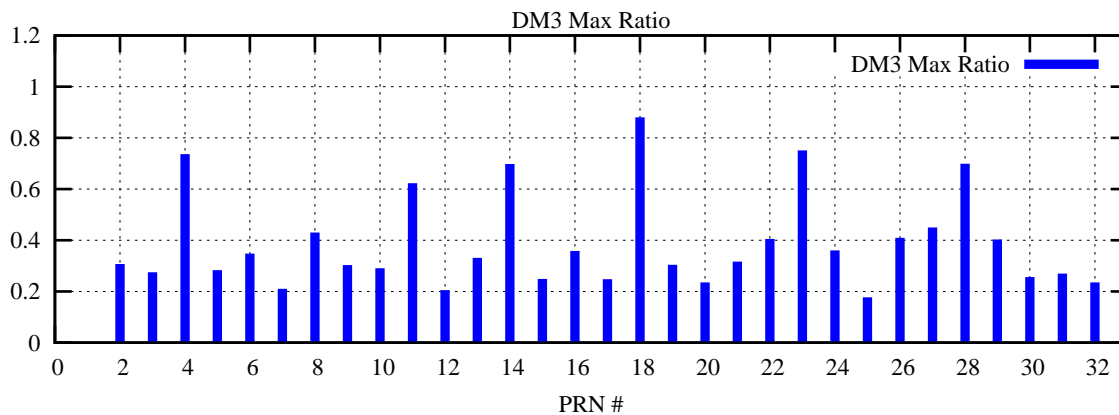

Ratio (PRN Bias/Threshold)

GpsWeek 2314 Day 3

Skinny (Type 0): PRN 8 22
Broad (Type 2): PRN 7 15 17 21 24