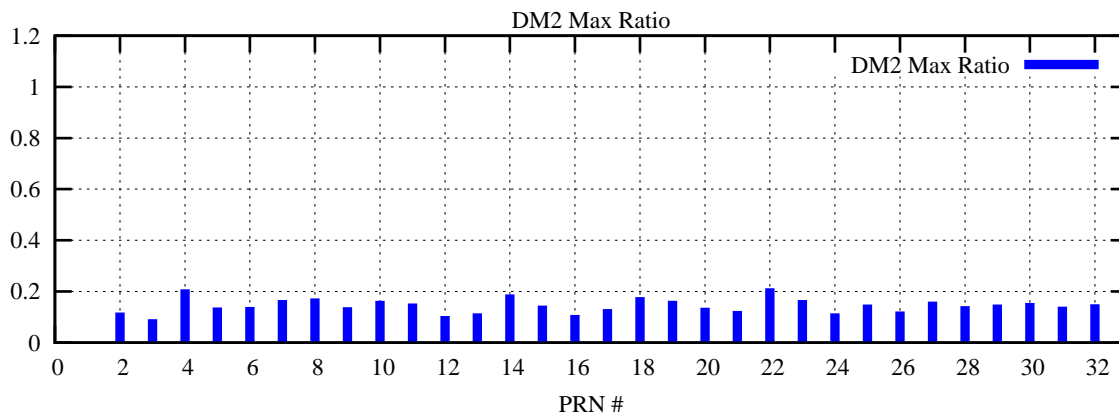

Ratio (PRN Bias/Threshold)

GpsWeek 2314 Day 3

Skinny (Type 0): PRN 8 22
Broad (Type 2): PRN 7 15 17 21 24