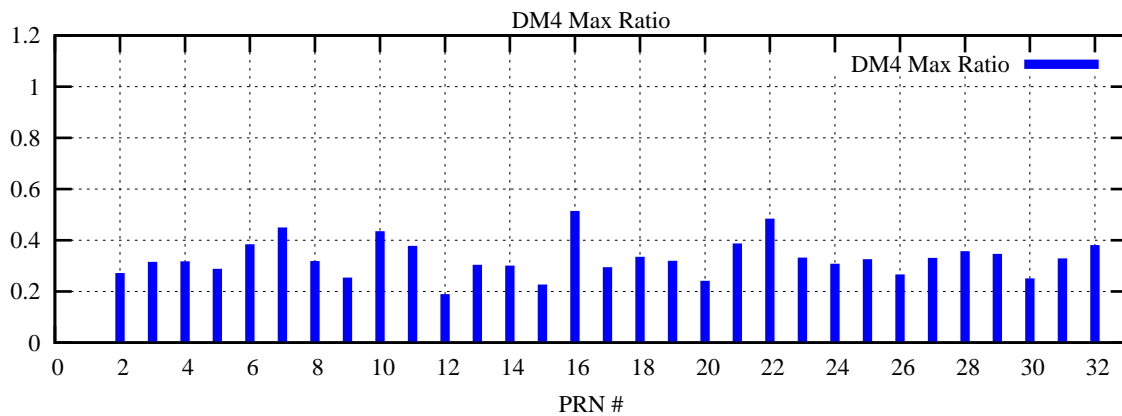

Ratio (PRN Bias/Threshold)

GpsWeek 2314 Day 4

Skinny (Type 0): PRN 8 22  
Broad (Type 2): PRN 7 15 17 21 24