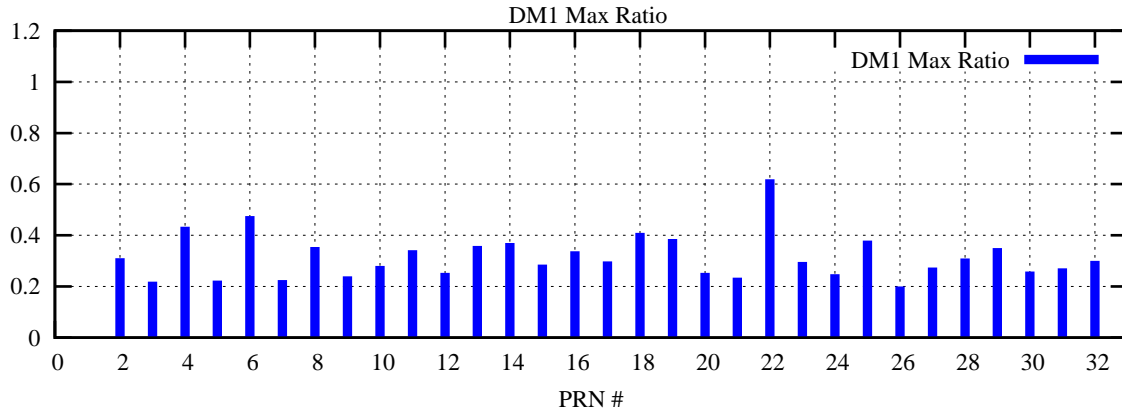

Ratio (PRN Bias/Threshold)

GpsWeek 2314 Day 4

Skinny (Type 0): PRN 8 22  
Broad (Type 2): PRN 7 15 17 21 24