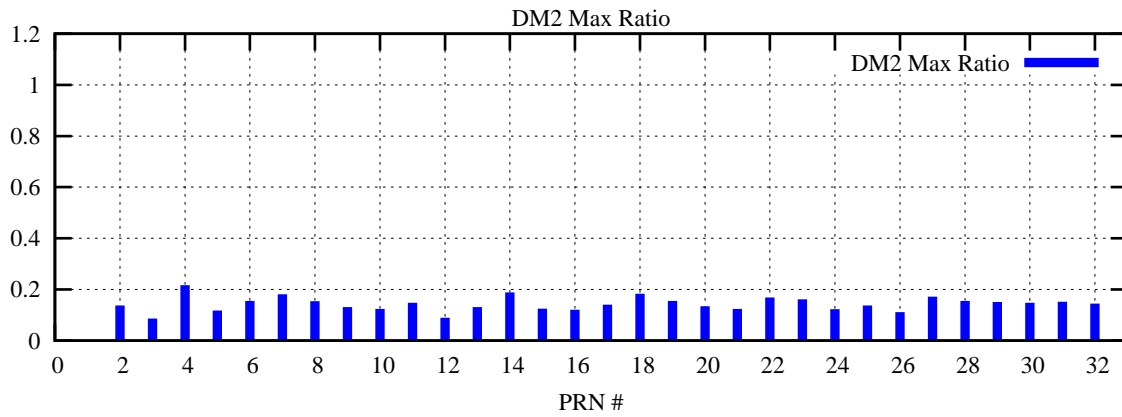

Ratio (PRN Bias/Threshold)

GpsWeek 2314 Day 4

Skinny (Type 0): PRN 8 22  
Broad (Type 2): PRN 7 15 17 21 24