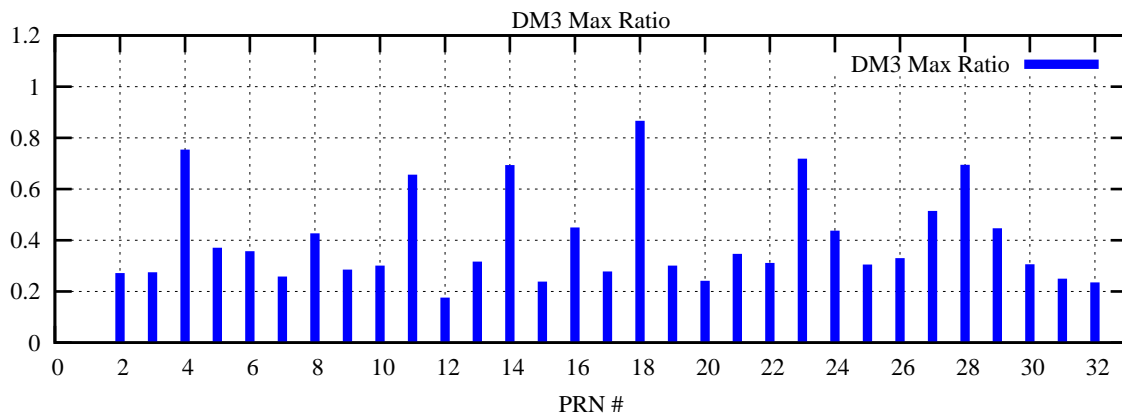

Ratio (PRN Bias/Threshold)

GpsWeek 2314 Day 4

Skinny (Type 0): PRN 8 22  
Broad (Type 2): PRN 7 15 17 21 24