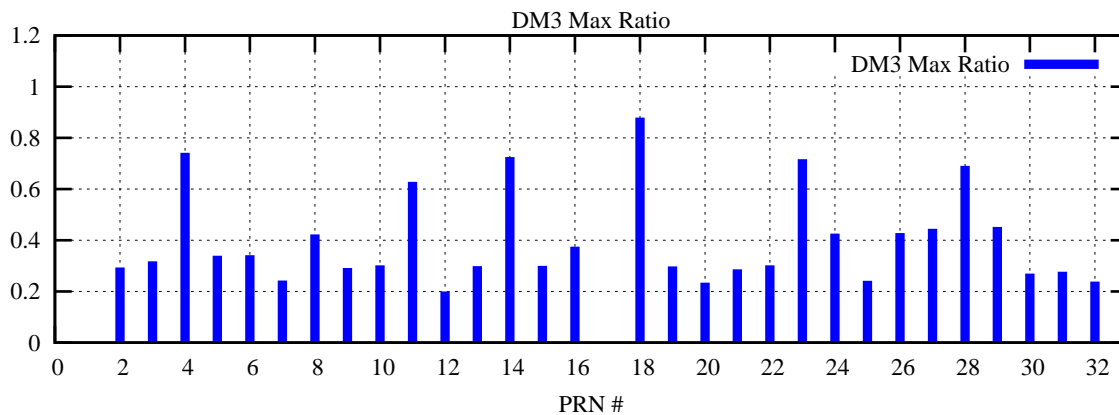

Ratio (PRN Bias/Threshold)

GpsWeek 2314 Day 5

Skinny (Type 0): PRN 8 22
Broad (Type 2): PRN 7 15 17 21 24