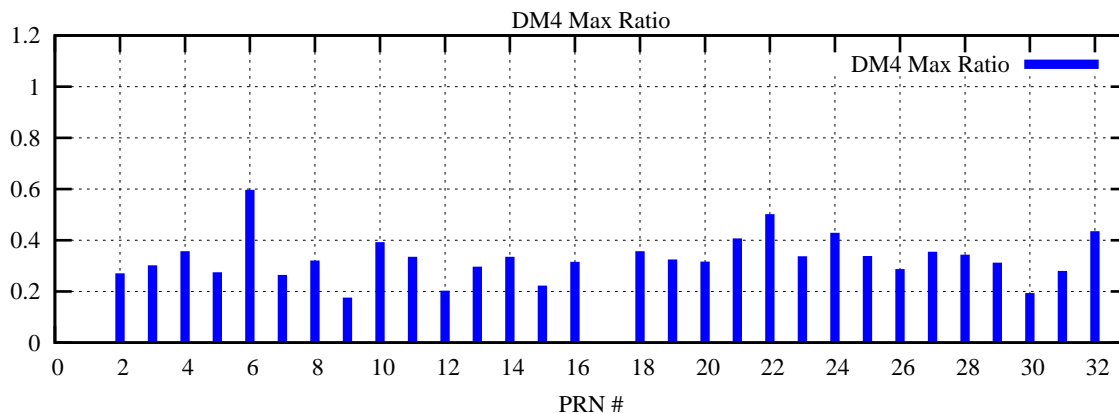

Ratio (PRN Bias/Threshold)

GpsWeek 2314 Day 5

Skinny (Type 0): PRN 8 22
Broad (Type 2): PRN 7 15 17 21 24