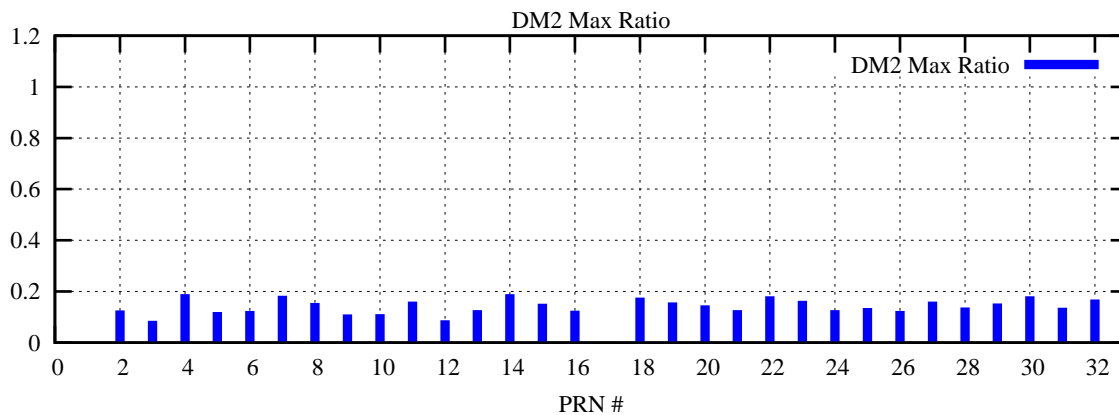

Ratio (PRN Bias/Threshold)

GpsWeek 2314 Day 5

Skinny (Type 0): PRN 8 22
Broad (Type 2): PRN 7 15 17 21 24