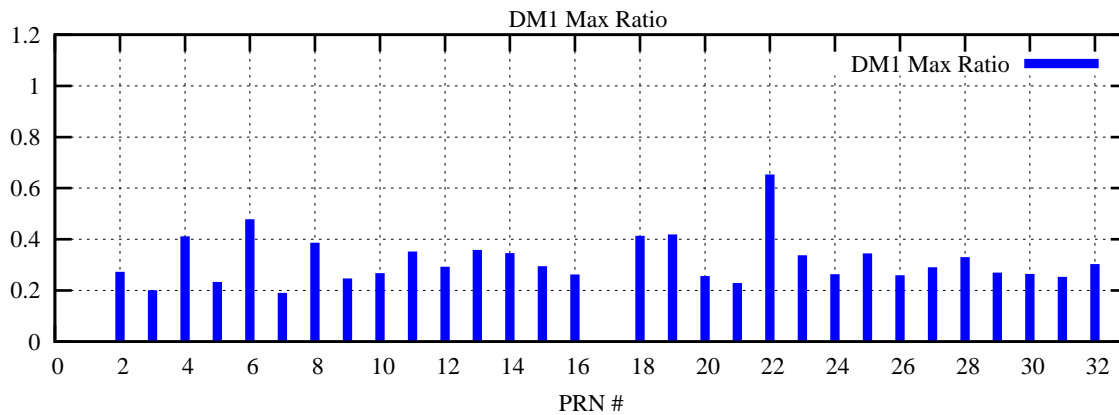

Ratio (PRN Bias/Threshold)

GpsWeek 2314 Day 5

Skinny (Type 0): PRN 8 22
Broad (Type 2): PRN 7 15 17 21 24