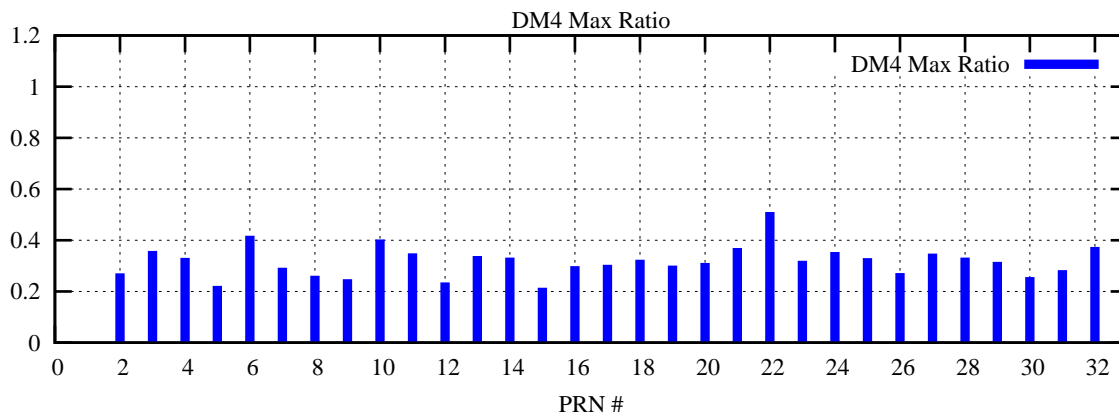

Ratio (PRN Bias/Threshold)

GpsWeek 2314 Day 6

Skinny (Type 0): PRN 8 22
Broad (Type 2): PRN 7 15 17 21 24