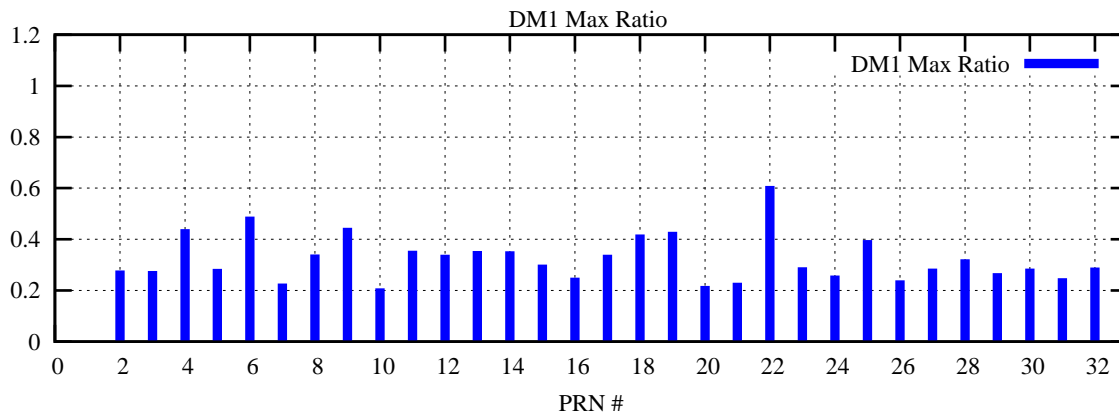

Ratio (PRN Bias/Threshold)

GpsWeek 2314 Day 6

Skinny (Type 0): PRN 8 22
Broad (Type 2): PRN 7 15 17 21 24