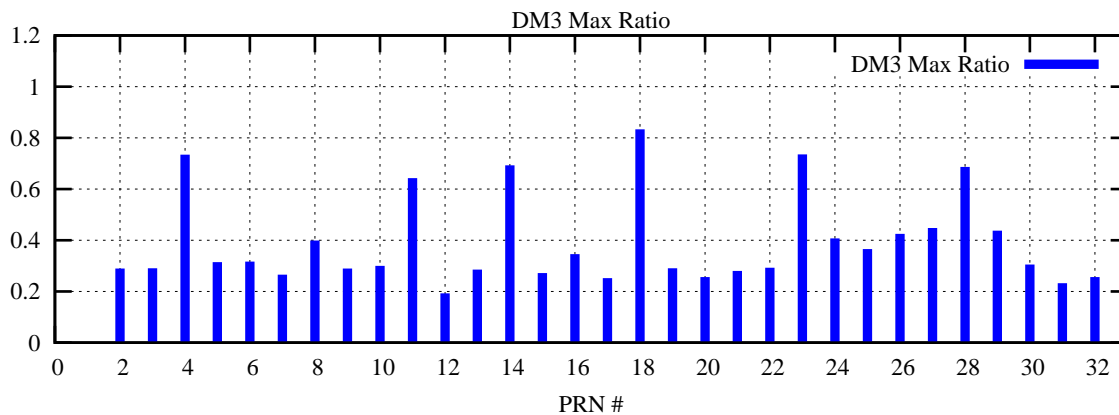

Ratio (PRN Bias/Threshold)

GpsWeek 2314 Day 6

Skinny (Type 0): PRN 8 22
Broad (Type 2): PRN 7 15 17 21 24