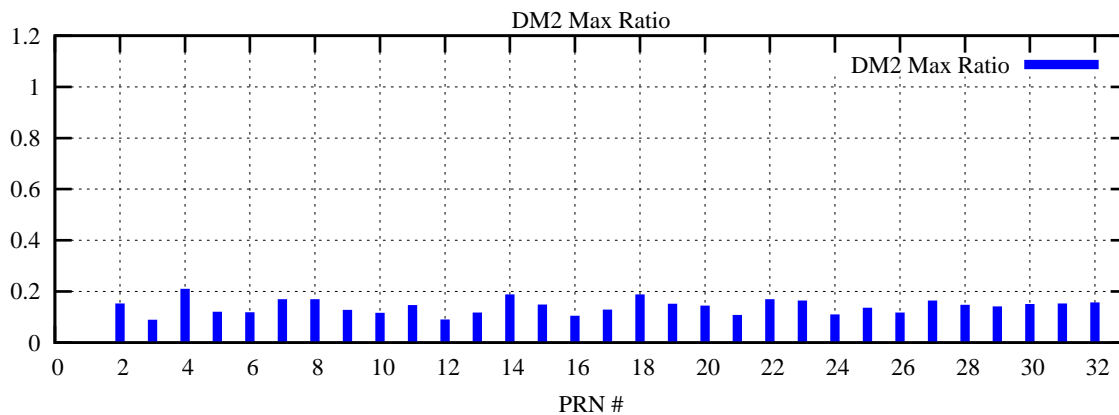

Ratio (PRN Bias/Threshold)

GpsWeek 2314 Day 6

Skinny (Type 0): PRN 8 22
Broad (Type 2): PRN 7 15 17 21 24