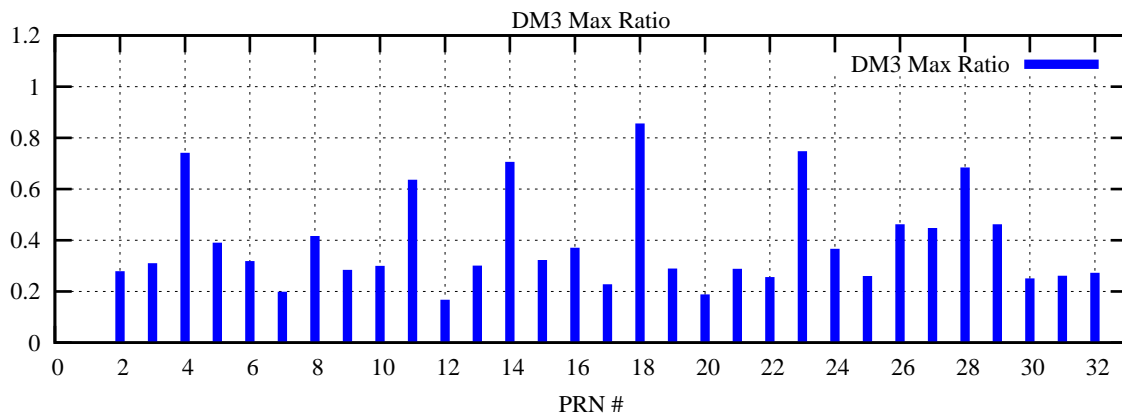

Ratio (PRN Bias/Threshold)
GpsWeek 2315 Day 0

Skinny (Type 0): PRN 8 22
Broad (Type 2): PRN 7 15 17 21 24