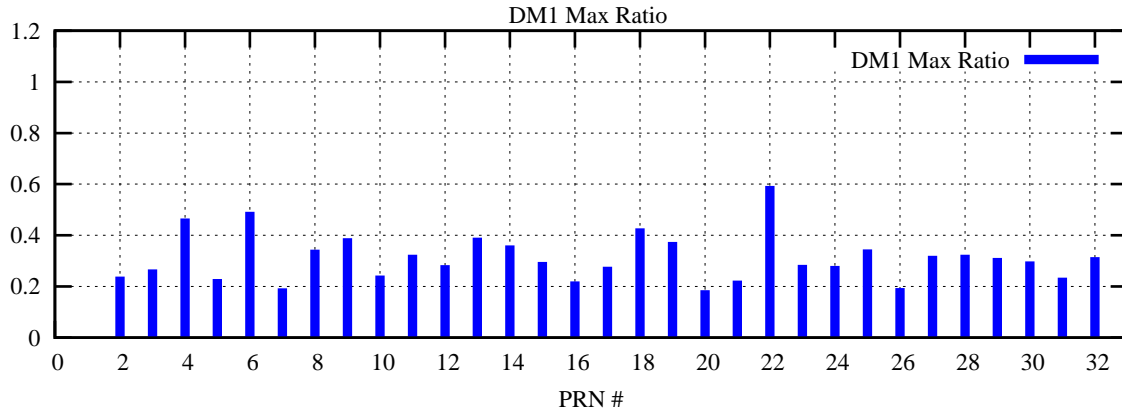

Ratio (PRN Bias/Threshold)
GpsWeek 2315 Day 0

Skinny (Type 0): PRN 8 22
Broad (Type 2): PRN 7 15 17 21 24