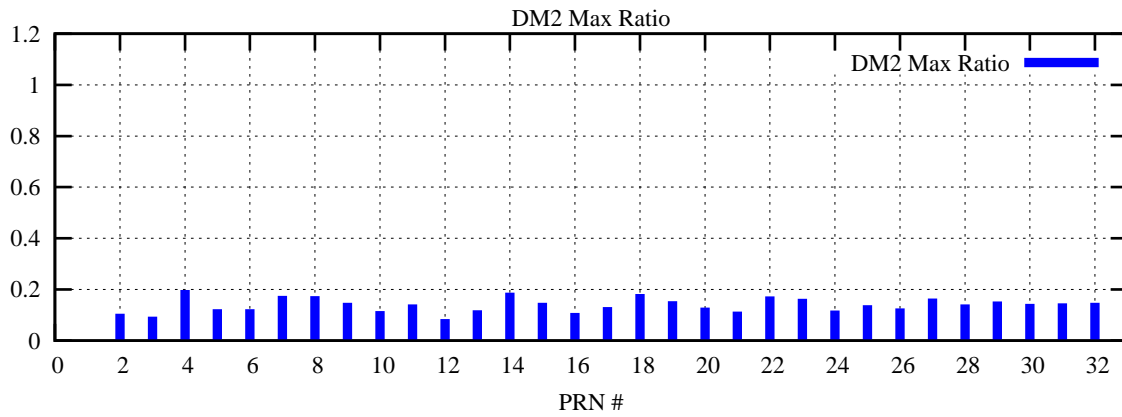

Ratio (PRN Bias/Threshold)
GpsWeek 2315 Day 0

Skinny (Type 0): PRN 8 22
Broad (Type 2): PRN 7 15 17 21 24