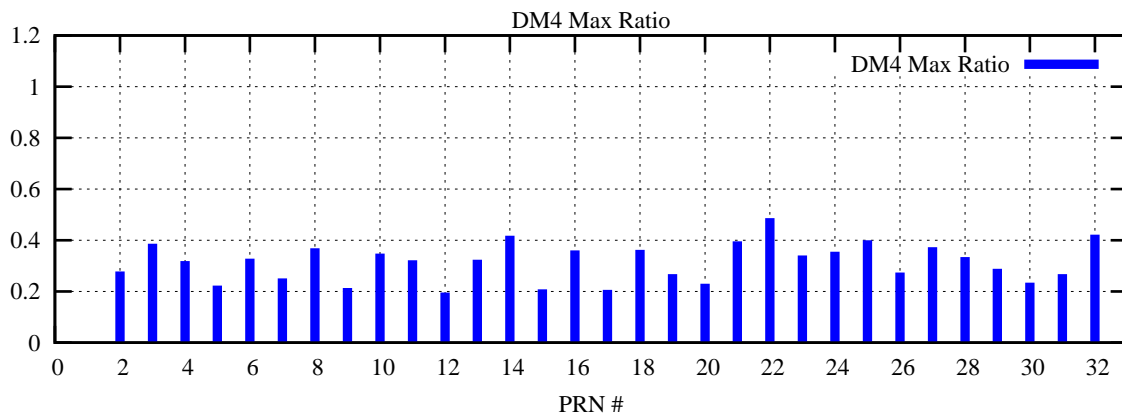

Ratio (PRN Bias/Threshold)
GpsWeek 2315 Day 0

Skinny (Type 0): PRN 8 22
Broad (Type 2): PRN 7 15 17 21 24