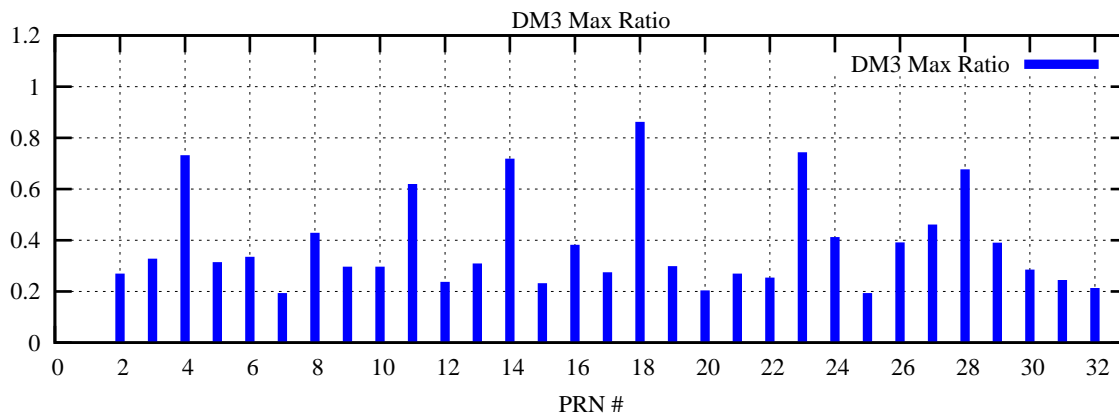

Ratio (PRN Bias/Threshold)

GpsWeek 2315 Day 1

Skinny (Type 0): PRN 8 22  
Broad (Type 2): PRN 7 15 17 21 24