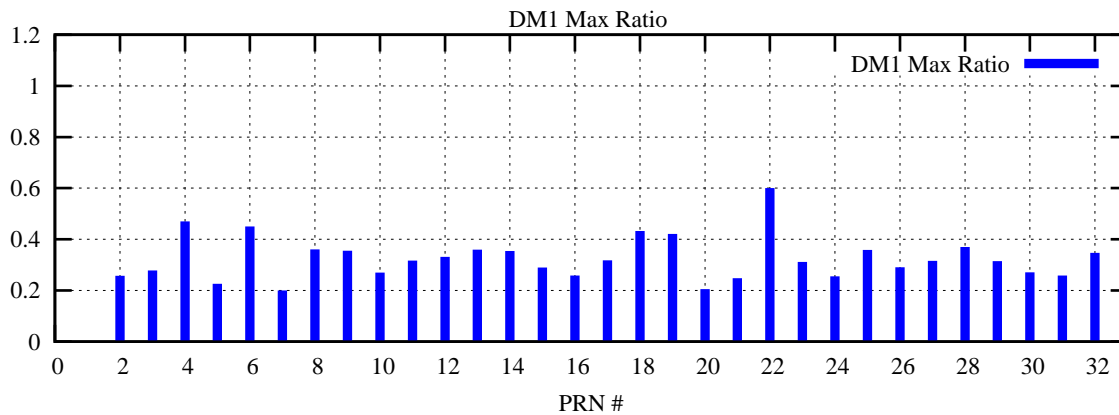

Ratio (PRN Bias/Threshold)

GpsWeek 2315 Day 1

Skinny (Type 0): PRN 8 22  
Broad (Type 2): PRN 7 15 17 21 24