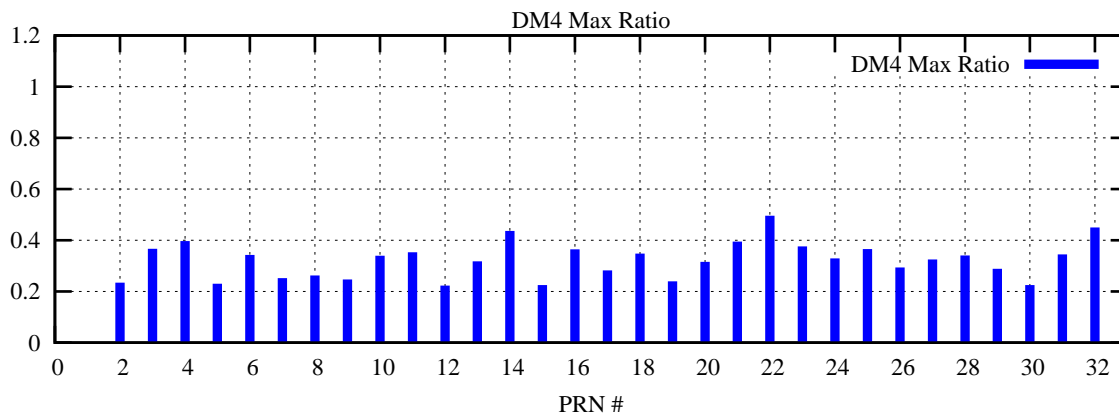

Ratio (PRN Bias/Threshold)

GpsWeek 2315 Day 1

Skinny (Type 0): PRN 8 22  
Broad (Type 2): PRN 7 15 17 21 24