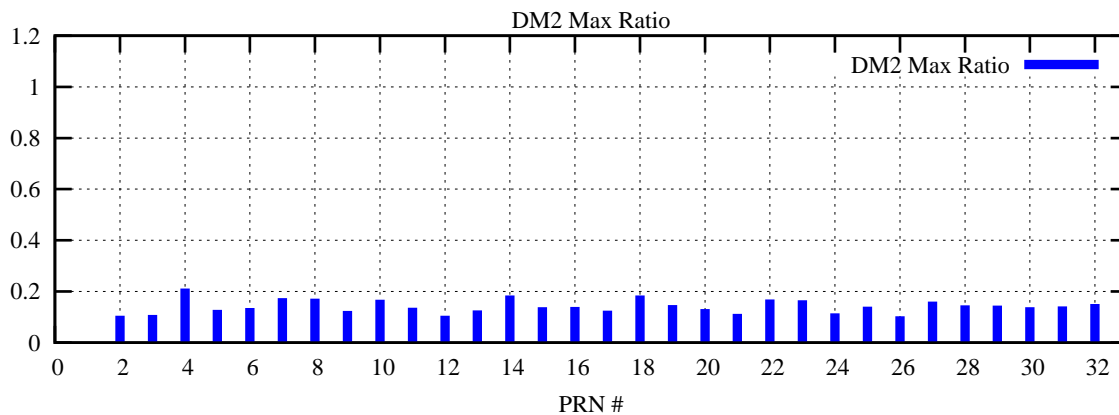

Ratio (PRN Bias/Threshold)

GpsWeek 2315 Day 1

Skinny (Type 0): PRN 8 22  
Broad (Type 2): PRN 7 15 17 21 24