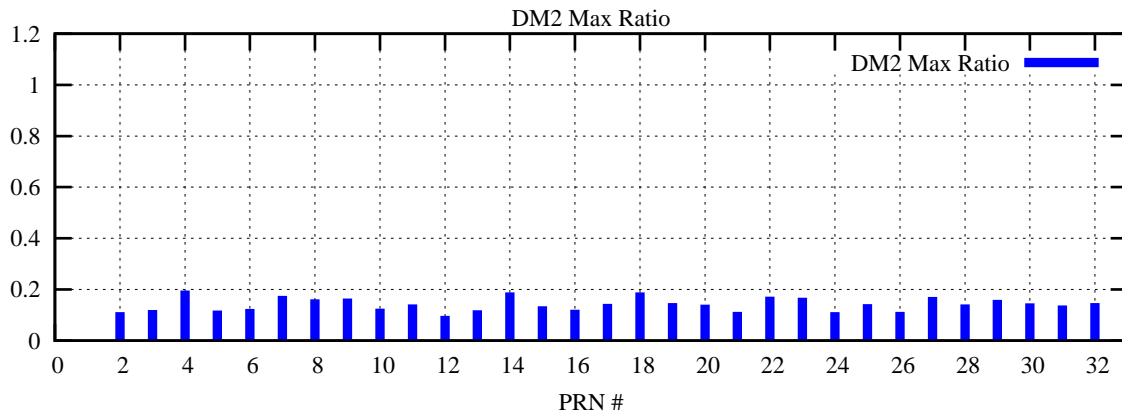

Ratio (PRN Bias/Threshold)

GpsWeek 2315 Day 2

Skinny (Type 0): PRN 8 22
Broad (Type 2): PRN 7 15 17 21 24