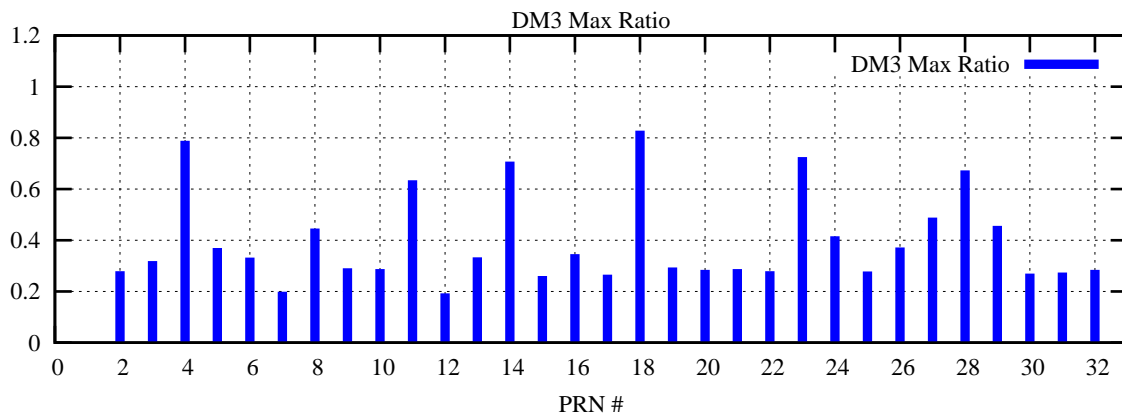

Ratio (PRN Bias/Threshold)

GpsWeek 2315 Day 2

Skinny (Type 0): PRN 8 22
Broad (Type 2): PRN 7 15 17 21 24