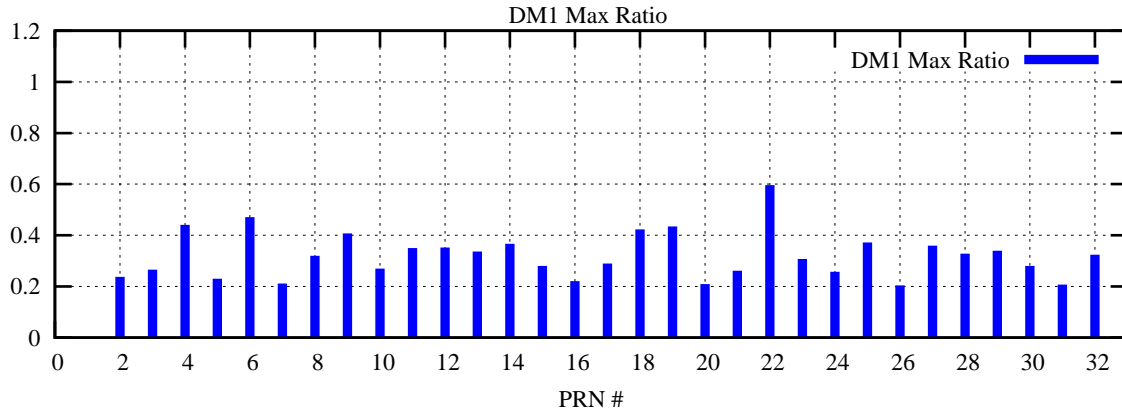

Ratio (PRN Bias/Threshold)

GpsWeek 2315 Day 2

Skinny (Type 0): PRN 8 22
Broad (Type 2): PRN 7 15 17 21 24