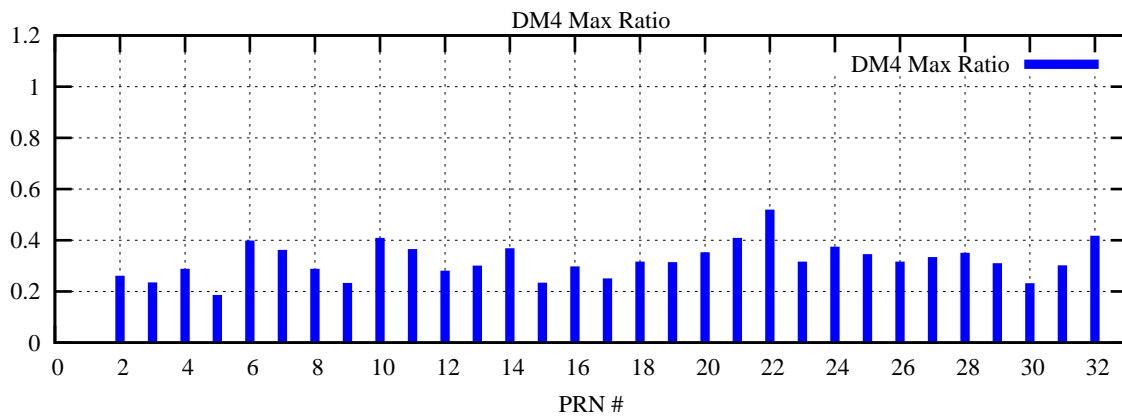

Ratio (PRN Bias/Threshold)

GpsWeek 2315 Day 2

Skinny (Type 0): PRN 8 22
Broad (Type 2): PRN 7 15 17 21 24