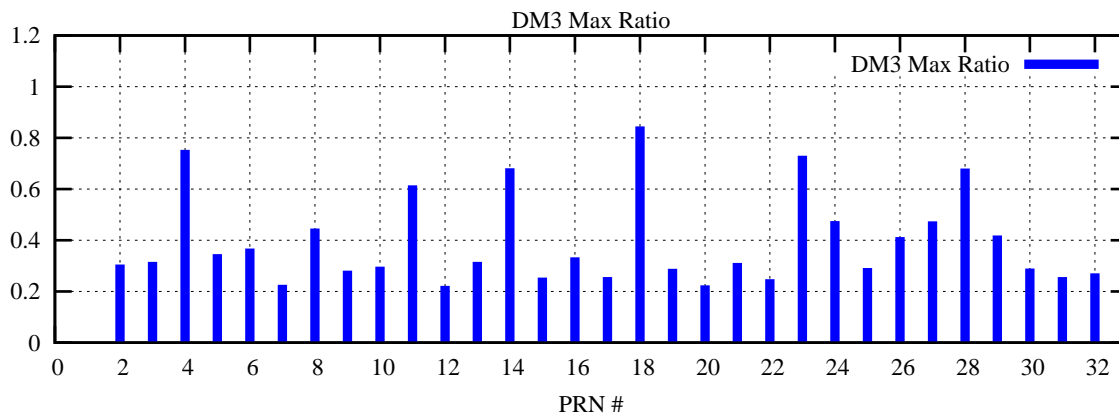

Ratio (PRN Bias/Threshold)

GpsWeek 2315 Day 3

Skinny (Type 0): PRN 8 22
Broad (Type 2): PRN 7 15 17 21 24