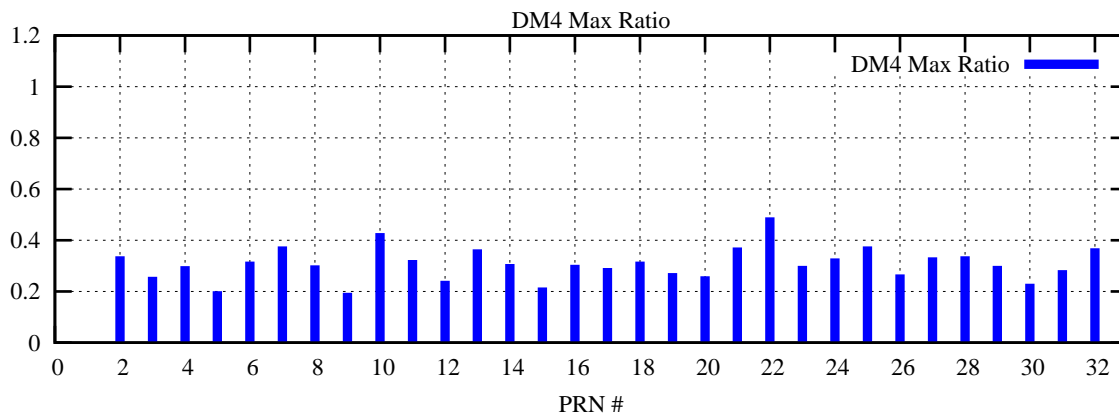

Ratio (PRN Bias/Threshold)

GpsWeek 2315 Day 3

Skinny (Type 0): PRN 8 22
Broad (Type 2): PRN 7 15 17 21 24