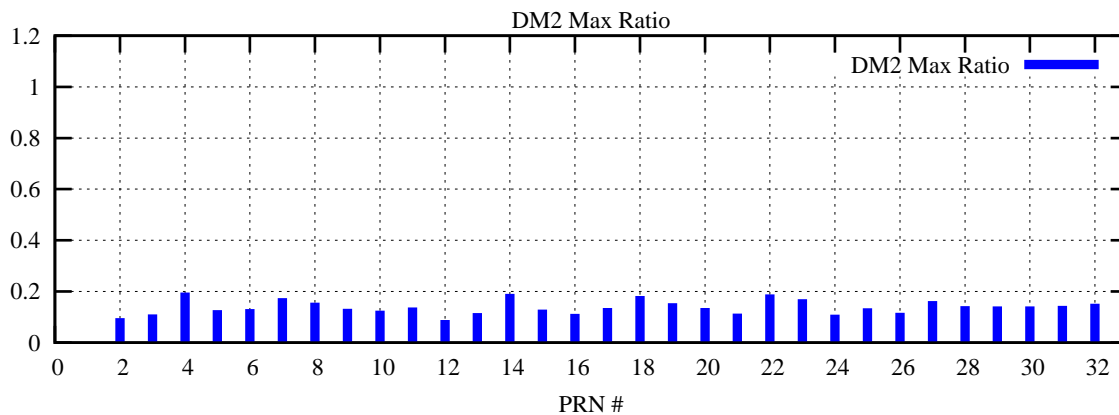

Ratio (PRN Bias/Threshold)

GpsWeek 2315 Day 3

Skinny (Type 0): PRN 8 22
Broad (Type 2): PRN 7 15 17 21 24