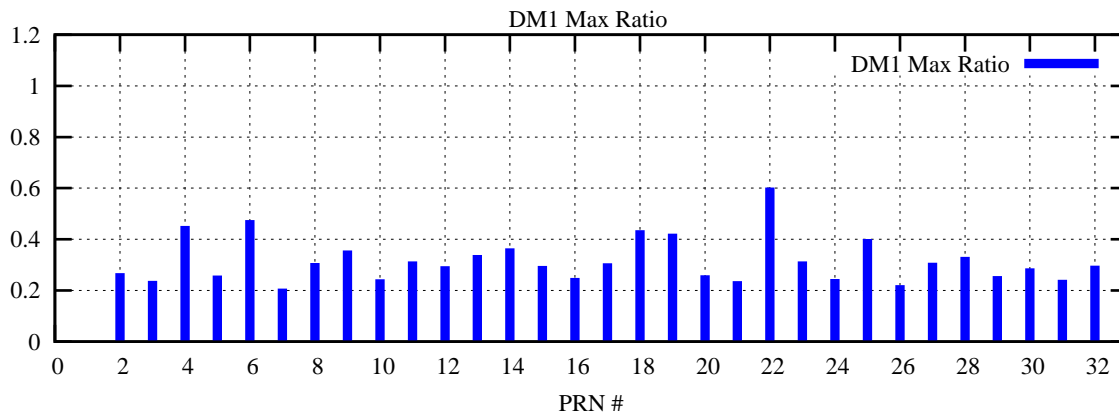

Ratio (PRN Bias/Threshold)

GpsWeek 2315 Day 3

Skinny (Type 0): PRN 8 22
Broad (Type 2): PRN 7 15 17 21 24