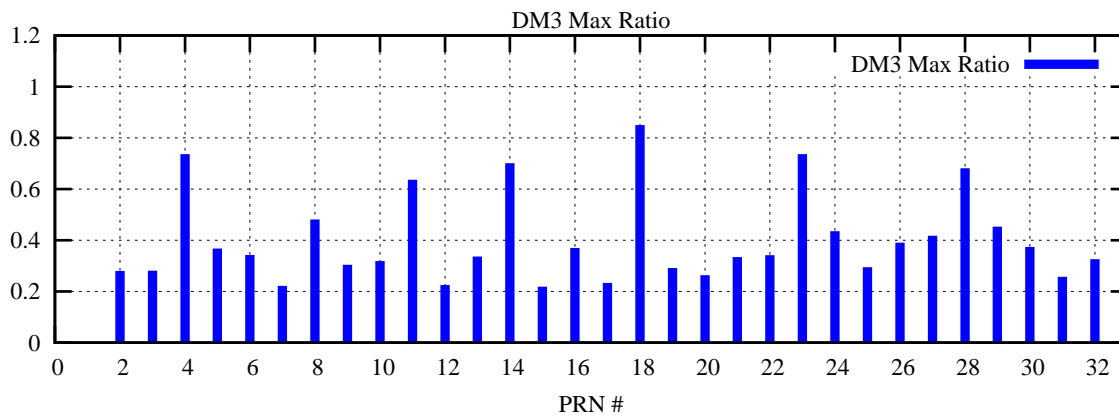

Ratio (PRN Bias/Threshold)

GpsWeek 2315 Day 4

Skinny (Type 0): PRN 8 22  
Broad (Type 2): PRN 7 15 17 21 24