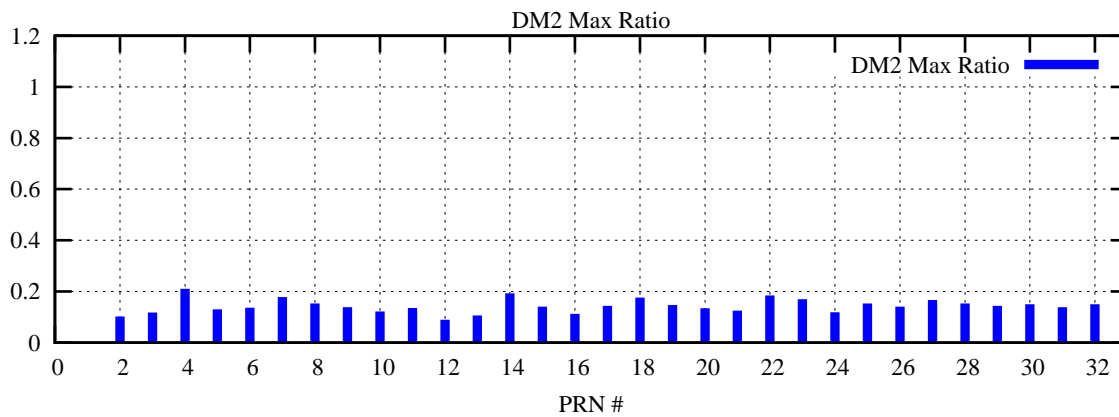

Ratio (PRN Bias/Threshold)

GpsWeek 2315 Day 4

Skinny (Type 0): PRN 8 22  
Broad (Type 2): PRN 7 15 17 21 24