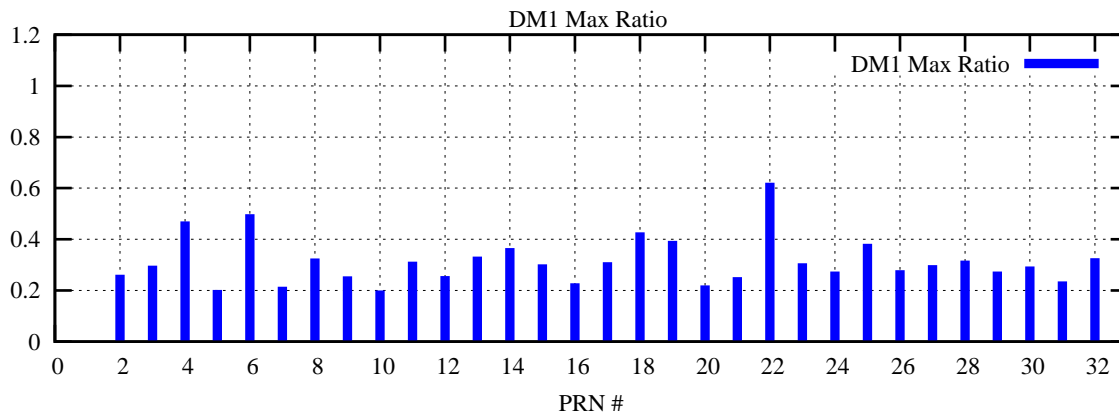

Ratio (PRN Bias/Threshold)

GpsWeek 2315 Day 4

Skinny (Type 0): PRN 8 22  
Broad (Type 2): PRN 7 15 17 21 24