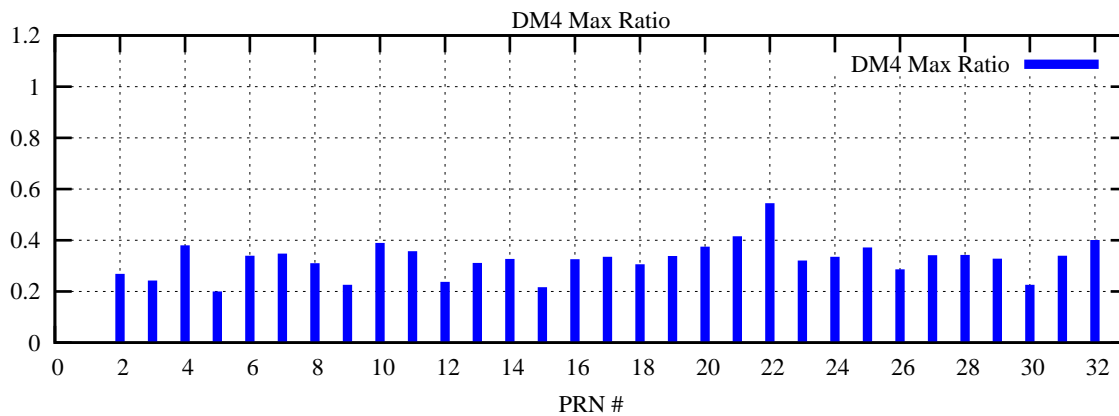

Ratio (PRN Bias/Threshold)

GpsWeek 2315 Day 4

Skinny (Type 0): PRN 8 22  
Broad (Type 2): PRN 7 15 17 21 24