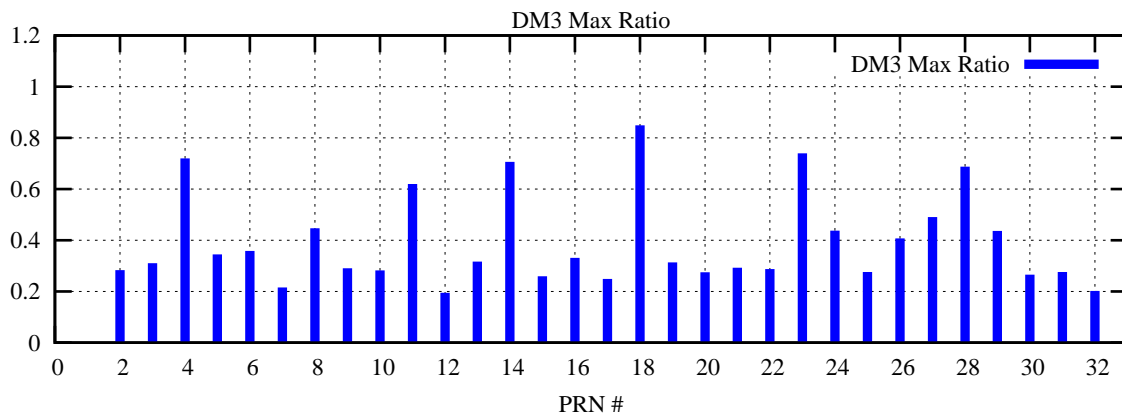

Ratio (PRN Bias/Threshold)

GpsWeek 2315 Day 5

Skinny (Type 0): PRN 8 22
Broad (Type 2): PRN 7 15 17 21 24