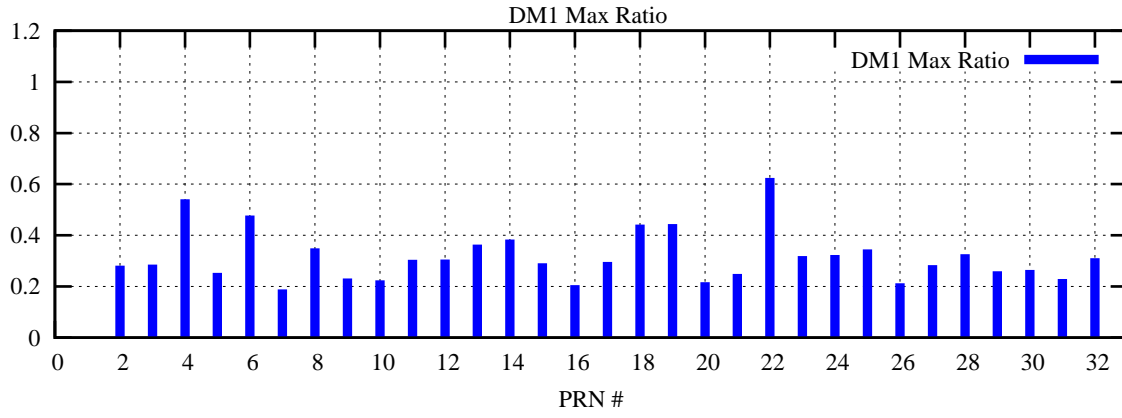

Ratio (PRN Bias/Threshold)

GpsWeek 2315 Day 5

Skinny (Type 0): PRN 8 22
Broad (Type 2): PRN 7 15 17 21 24