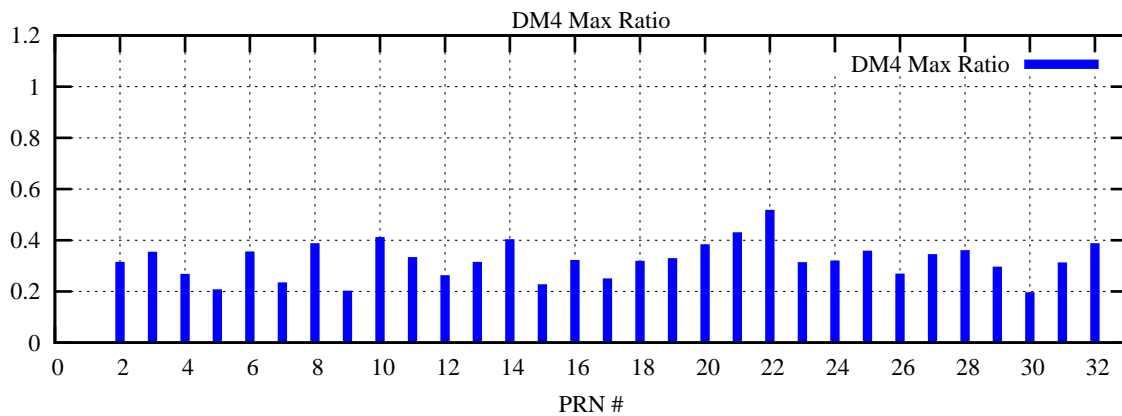

Ratio (PRN Bias/Threshold)

GpsWeek 2315 Day 5

Skinny (Type 0): PRN 8 22
Broad (Type 2): PRN 7 15 17 21 24