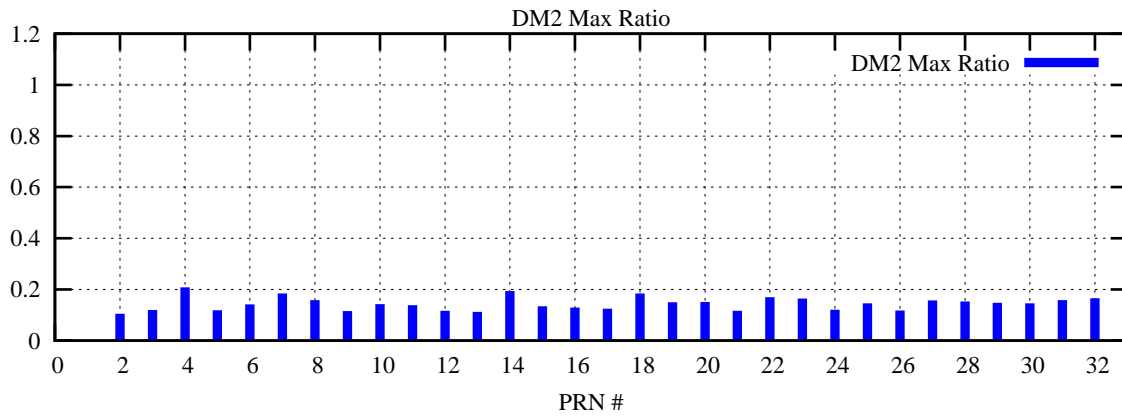

Ratio (PRN Bias/Threshold)

GpsWeek 2315 Day 5

Skinny (Type 0): PRN 8 22
Broad (Type 2): PRN 7 15 17 21 24