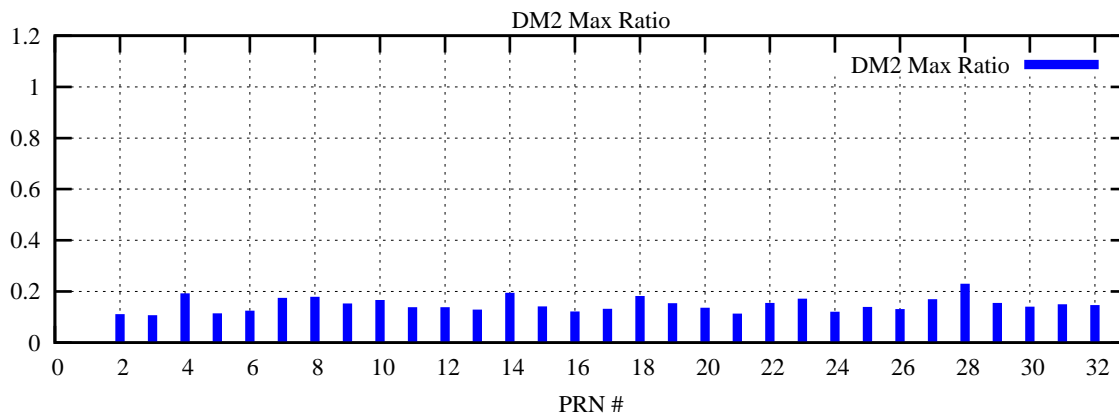

Ratio (PRN Bias/Threshold)

GpsWeek 2315 Day 6

Skinny (Type 0): PRN 8 22
Broad (Type 2): PRN 7 15 17 21 24