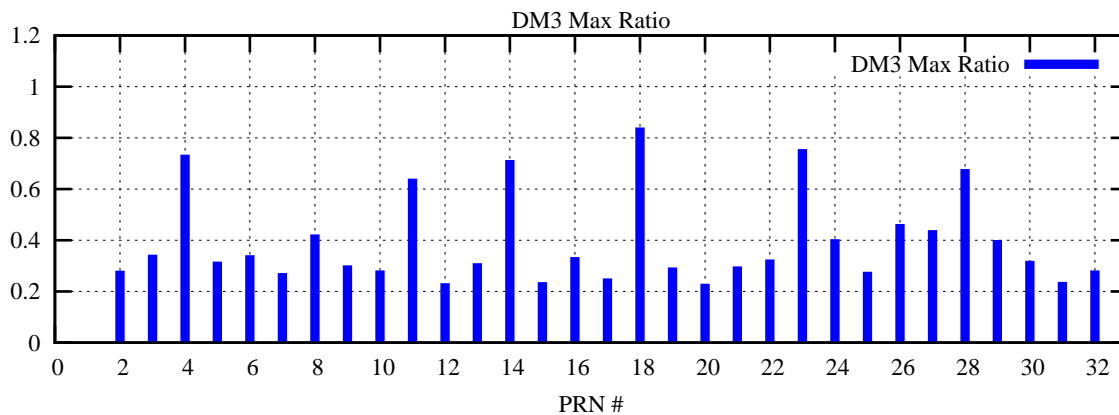

Ratio (PRN Bias/Threshold)

GpsWeek 2315 Day 6

Skinny (Type 0): PRN 8 22
Broad (Type 2): PRN 7 15 17 21 24