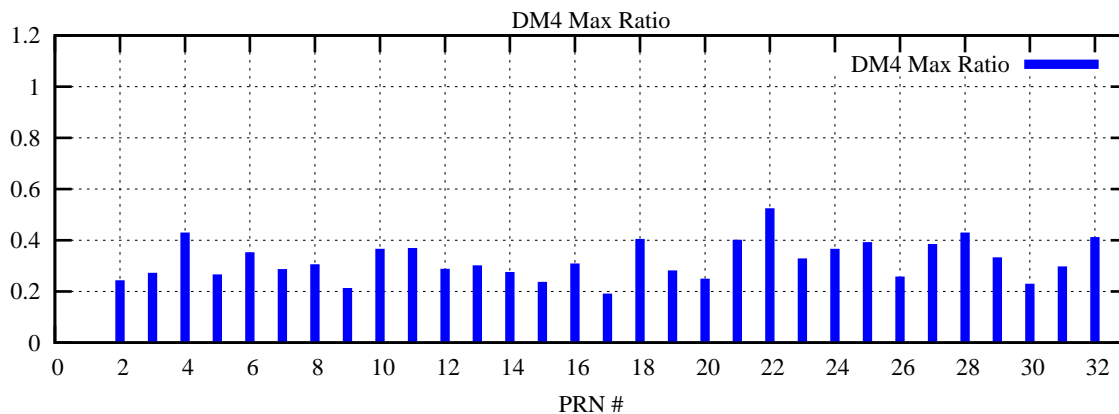

Ratio (PRN Bias/Threshold)

GpsWeek 2315 Day 6

Skinny (Type 0): PRN 8 22
Broad (Type 2): PRN 7 15 17 21 24