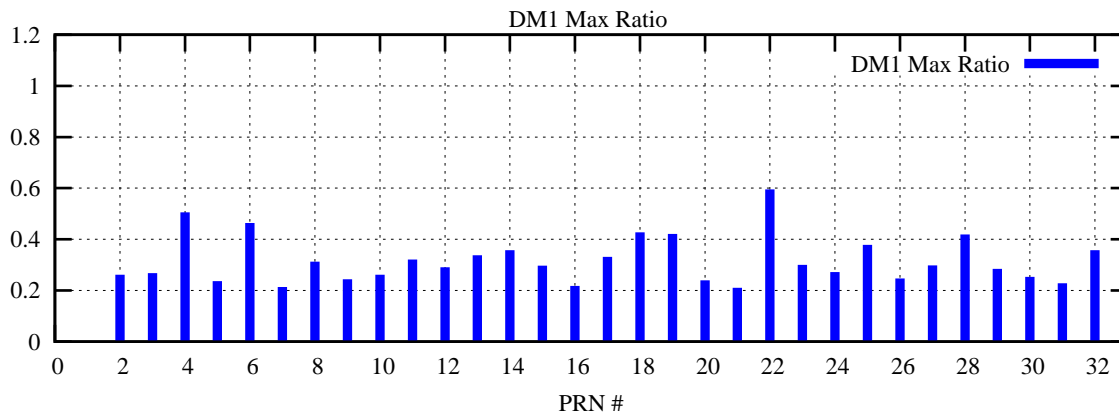

Ratio (PRN Bias/Threshold)

GpsWeek 2315 Day 6

Skinny (Type 0): PRN 8 22
Broad (Type 2): PRN 7 15 17 21 24