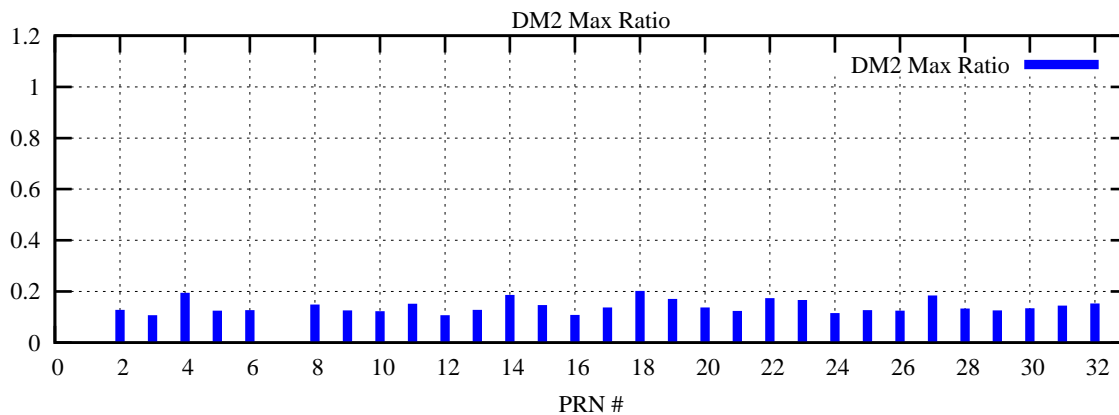

Ratio (PRN Bias/Threshold)

GpsWeek 2316 Day 0

Skinny (Type 0): PRN 8 22
Broad (Type 2): PRN 7 15 17 21 24