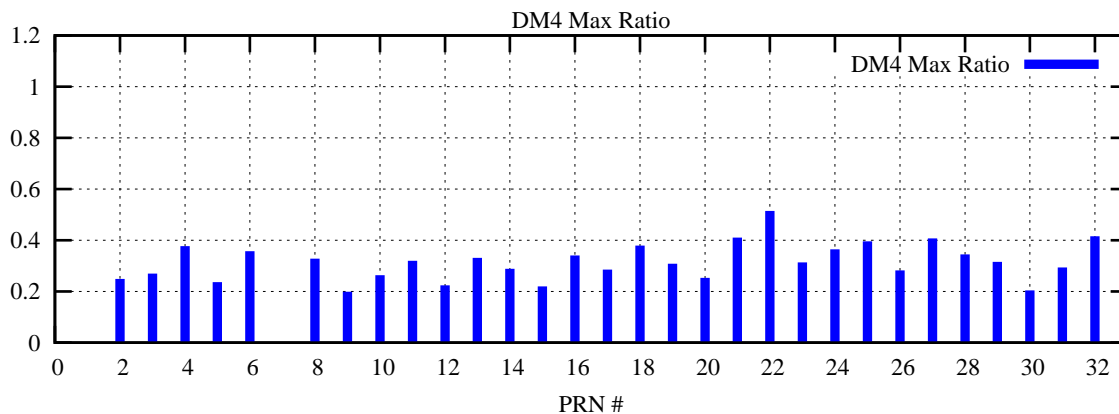

Ratio (PRN Bias/Threshold)

GpsWeek 2316 Day 0

Skinny (Type 0): PRN 8 22
Broad (Type 2): PRN 7 15 17 21 24