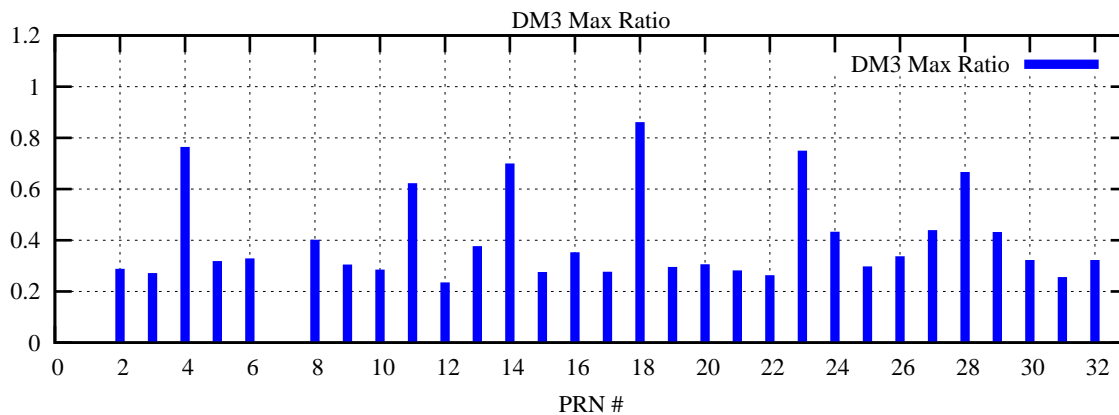

Ratio (PRN Bias/Threshold)

GpsWeek 2316 Day 0

Skinny (Type 0): PRN 8 22
Broad (Type 2): PRN 7 15 17 21 24