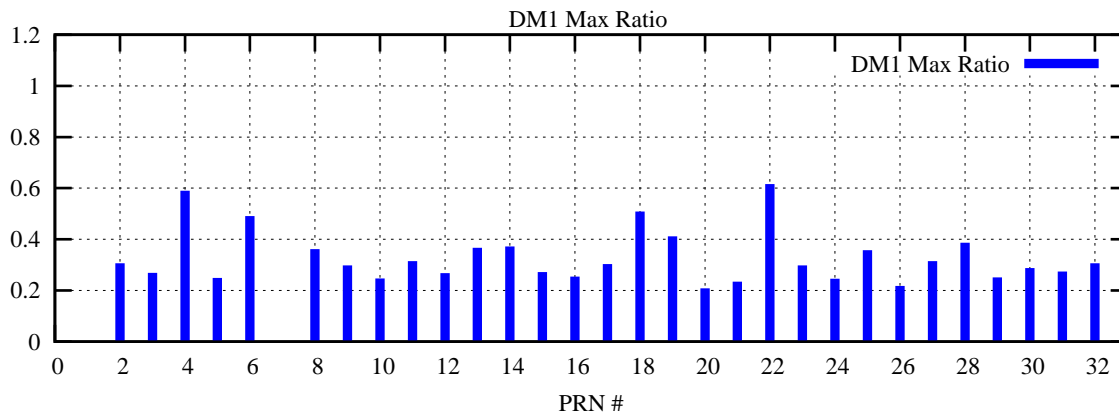

Ratio (PRN Bias/Threshold)

GpsWeek 2316 Day 0

Skinny (Type 0): PRN 8 22
Broad (Type 2): PRN 7 15 17 21 24