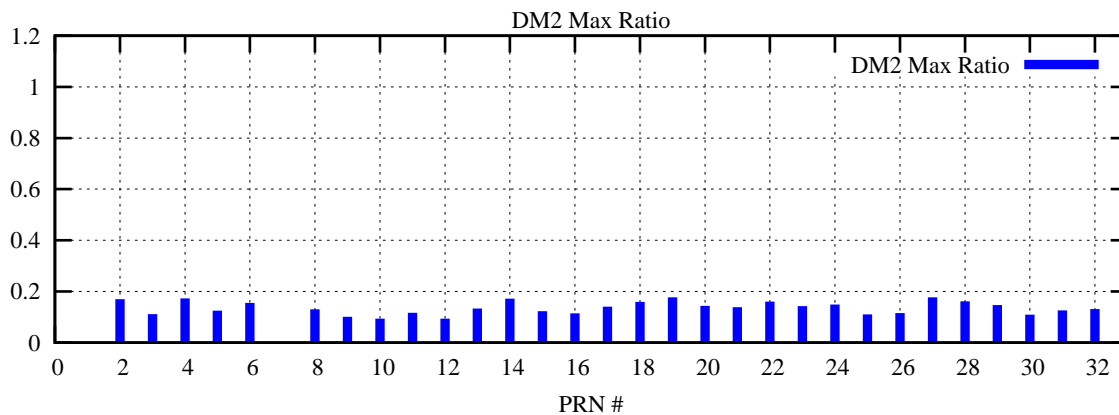

Ratio (PRN Bias/Threshold)

GpsWeek 2316 Day 1

Skinny (Type 0): PRN 8 22
Broad (Type 2): PRN 7 15 17 21 24