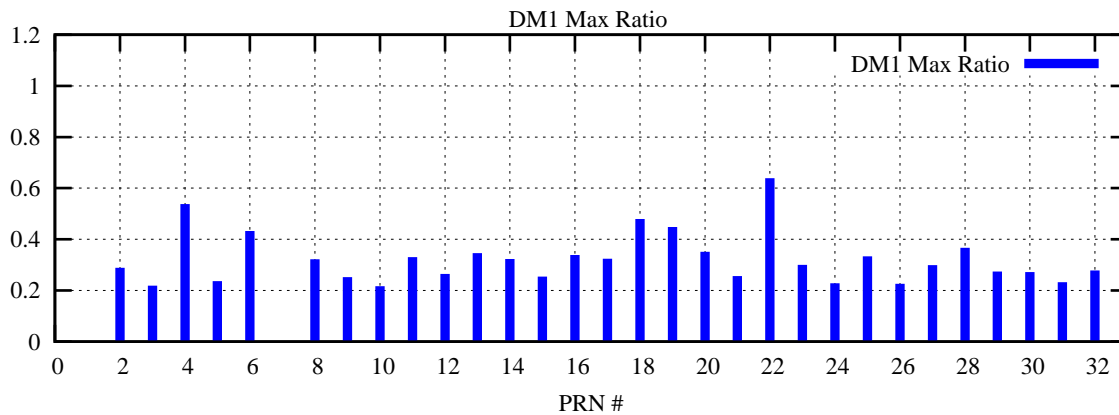

Ratio (PRN Bias/Threshold)

GpsWeek 2316 Day 1

Skinny (Type 0): PRN 8 22
Broad (Type 2): PRN 7 15 17 21 24