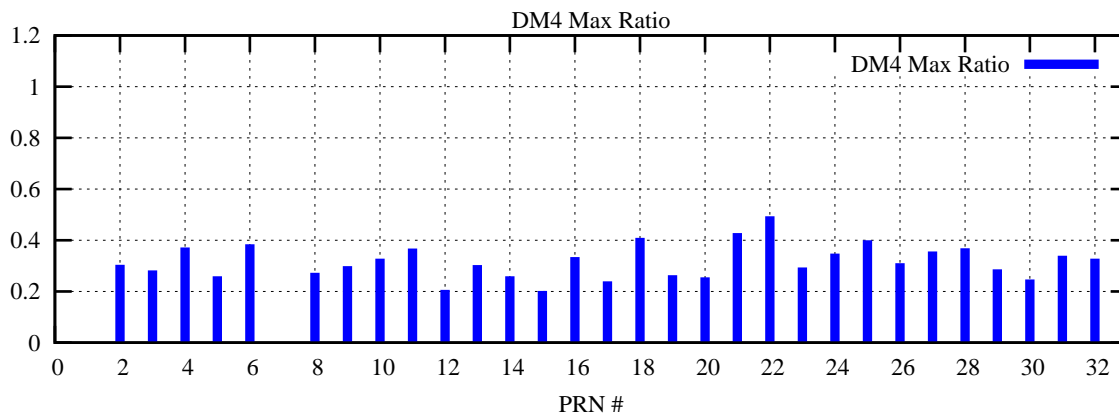

Ratio (PRN Bias/Threshold)

GpsWeek 2316 Day 1

Skinny (Type 0): PRN 8 22
Broad (Type 2): PRN 7 15 17 21 24