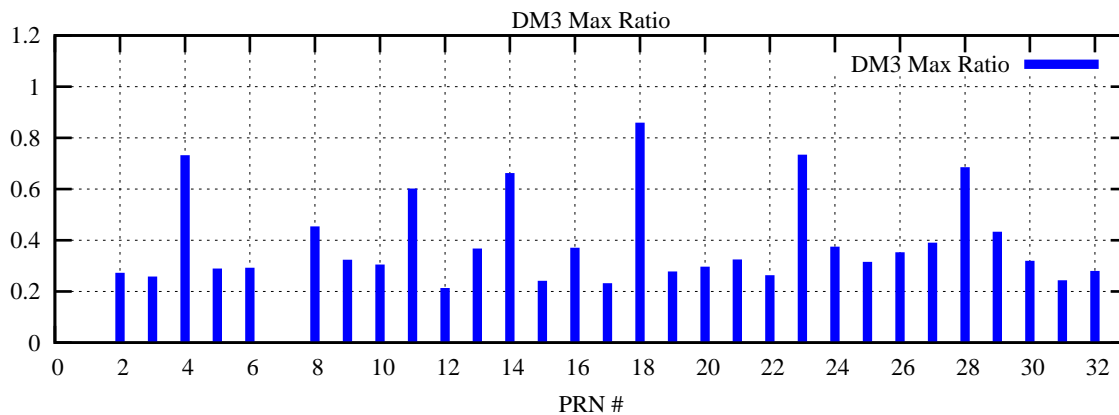

Ratio (PRN Bias/Threshold)

GpsWeek 2316 Day 1

Skinny (Type 0): PRN 8 22
Broad (Type 2): PRN 7 15 17 21 24