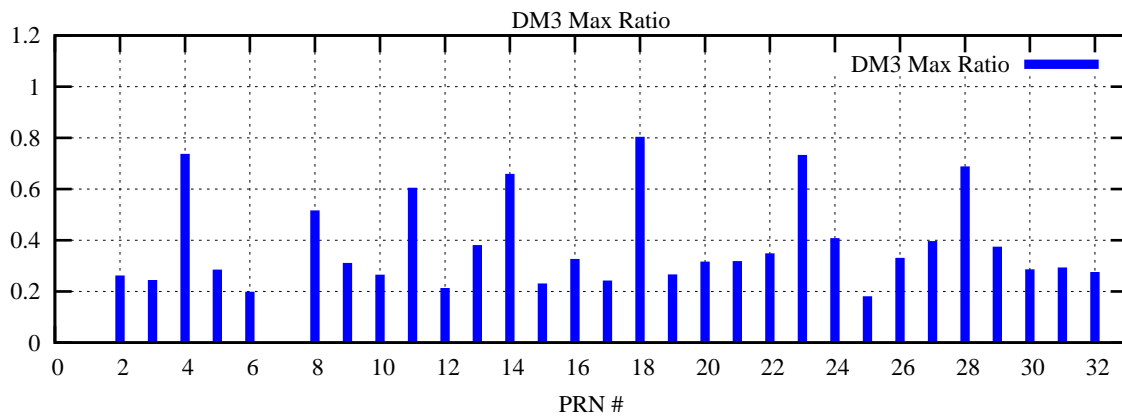

Ratio (PRN Bias/Threshold)

GpsWeek 2316 Day 3

Skinny (Type 0): PRN 8 22  
Broad (Type 2): PRN 7 15 17 21 24