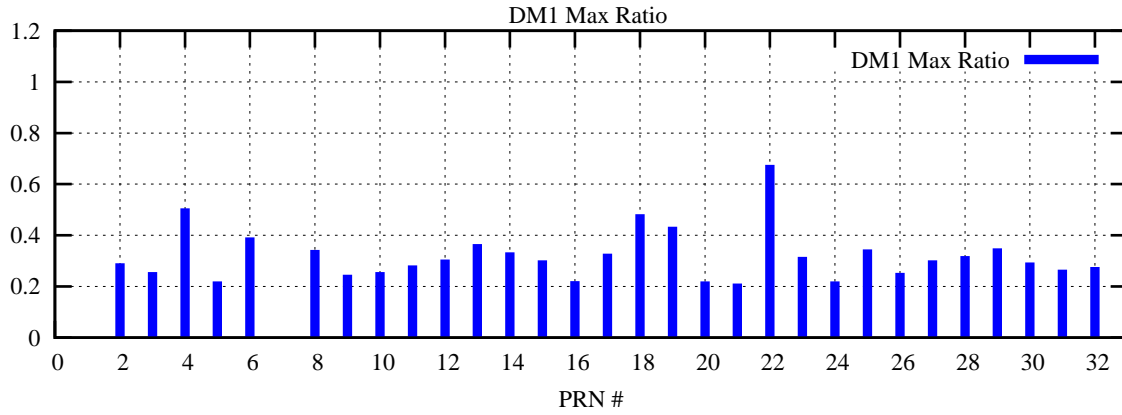

Ratio (PRN Bias/Threshold)

GpsWeek 2316 Day 3

Skinny (Type 0): PRN 8 22  
Broad (Type 2): PRN 7 15 17 21 24