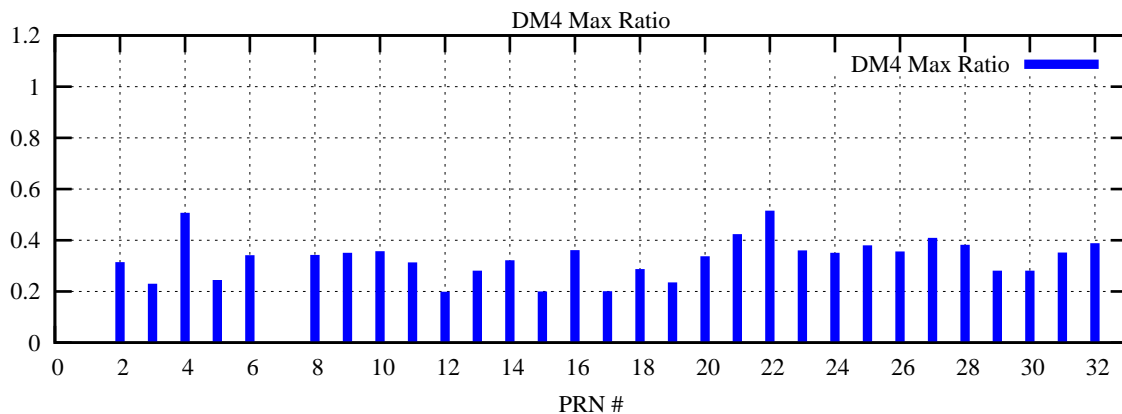

Ratio (PRN Bias/Threshold)

GpsWeek 2316 Day 3

Skinny (Type 0): PRN 8 22  
Broad (Type 2): PRN 7 15 17 21 24