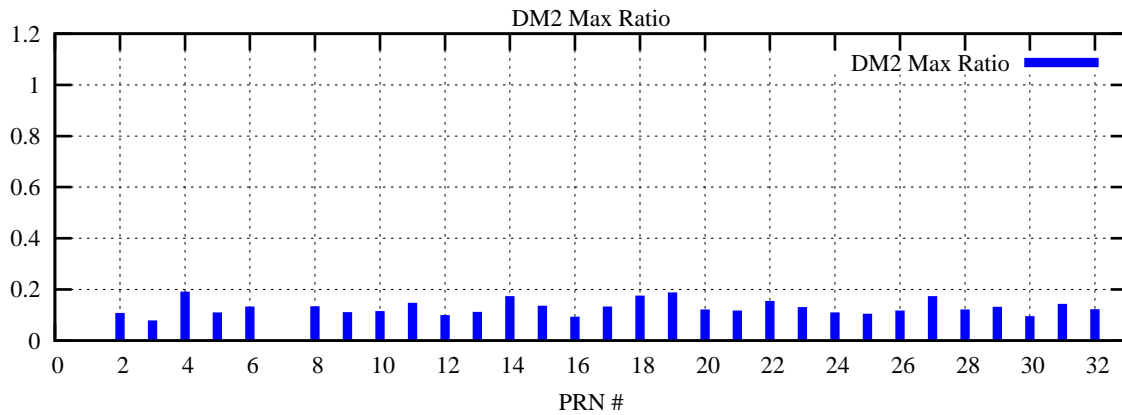

Ratio (PRN Bias/Threshold)

GpsWeek 2316 Day 3

Skinny (Type 0): PRN 8 22  
Broad (Type 2): PRN 7 15 17 21 24