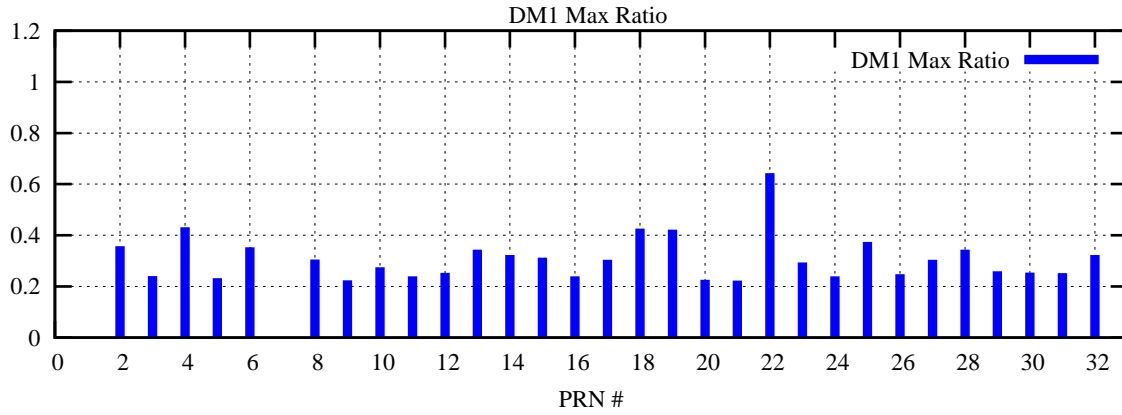

Ratio (PRN Bias/Threshold)

GpsWeek 2316 Day 6

Skinny (Type 0): PRN 8 22
Broad (Type 2): PRN 7 15 17 21 24