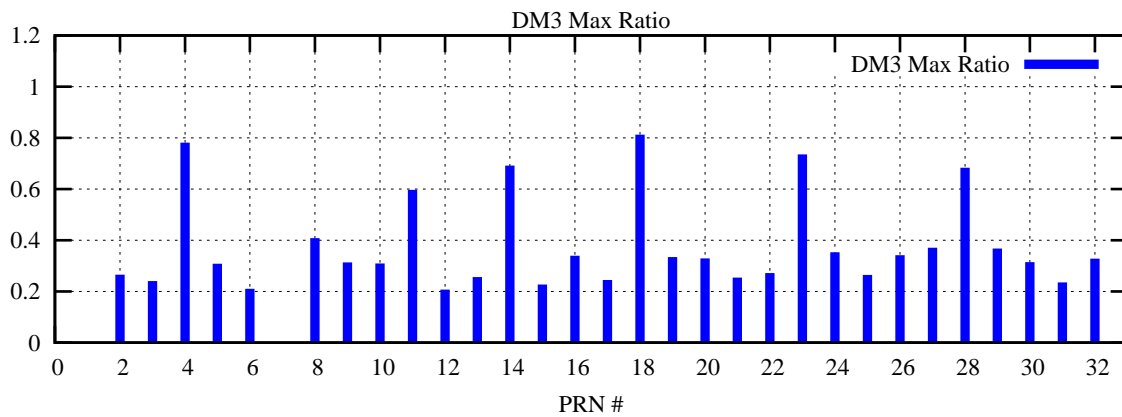

Ratio (PRN Bias/Threshold)

GpsWeek 2316 Day 6

Skinny (Type 0): PRN 8 22
Broad (Type 2): PRN 7 15 17 21 24