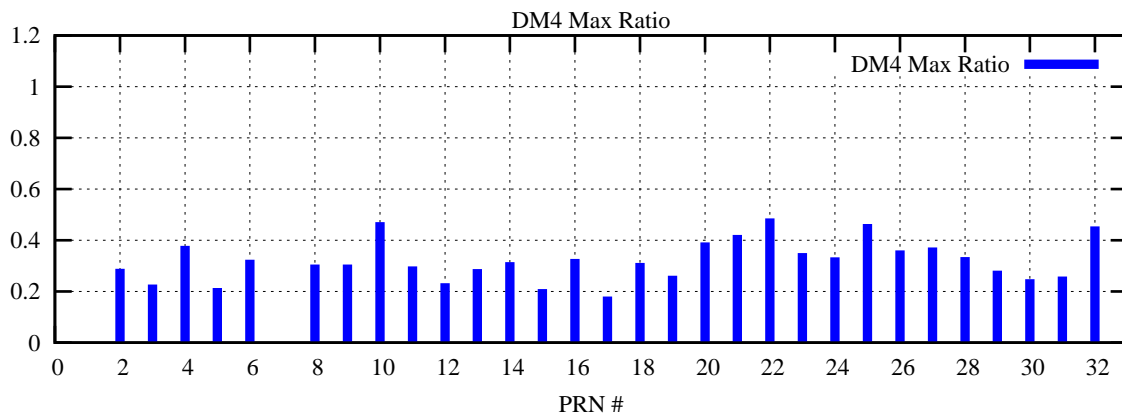

Ratio (PRN Bias/Threshold)

GpsWeek 2316 Day 6

Skinny (Type 0): PRN 8 22
Broad (Type 2): PRN 7 15 17 21 24