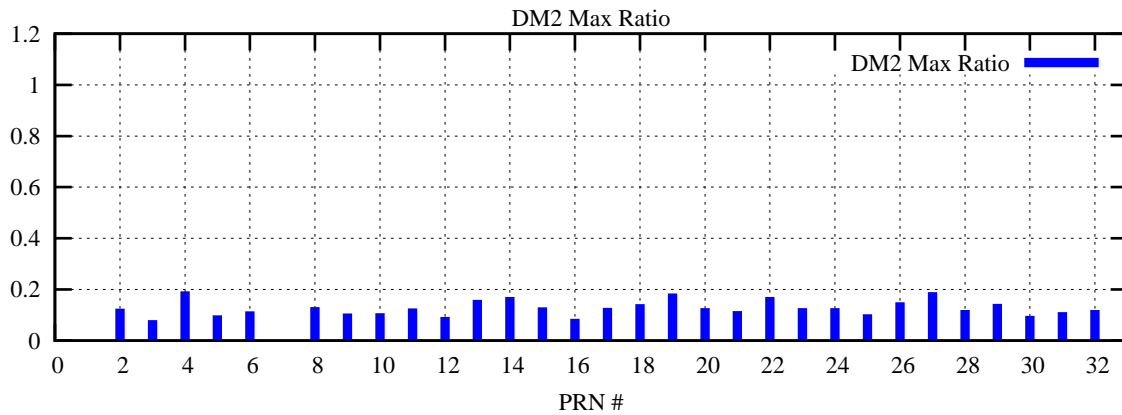

Ratio (PRN Bias/Threshold)

GpsWeek 2316 Day 6

Skinny (Type 0): PRN 8 22
Broad (Type 2): PRN 7 15 17 21 24