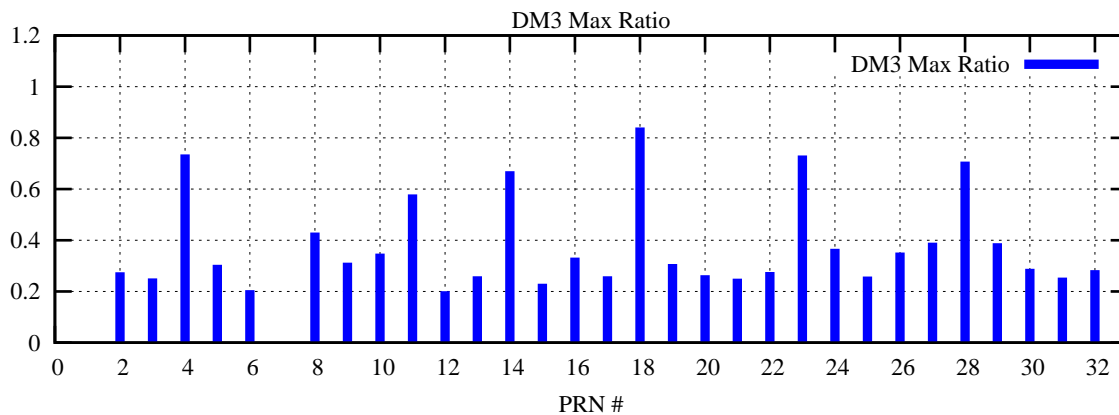

Ratio (PRN Bias/Threshold)

GpsWeek 2317 Day 0

Skinny (Type 0): PRN 8 22
Broad (Type 2): PRN 7 15 17 21 24