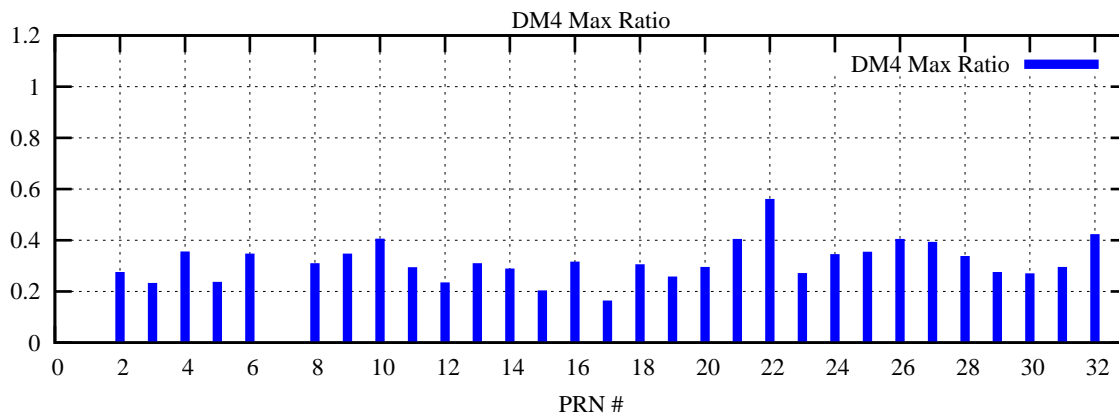

Ratio (PRN Bias/Threshold)

GpsWeek 2317 Day 0

Skinny (Type 0): PRN 8 22
Broad (Type 2): PRN 7 15 17 21 24