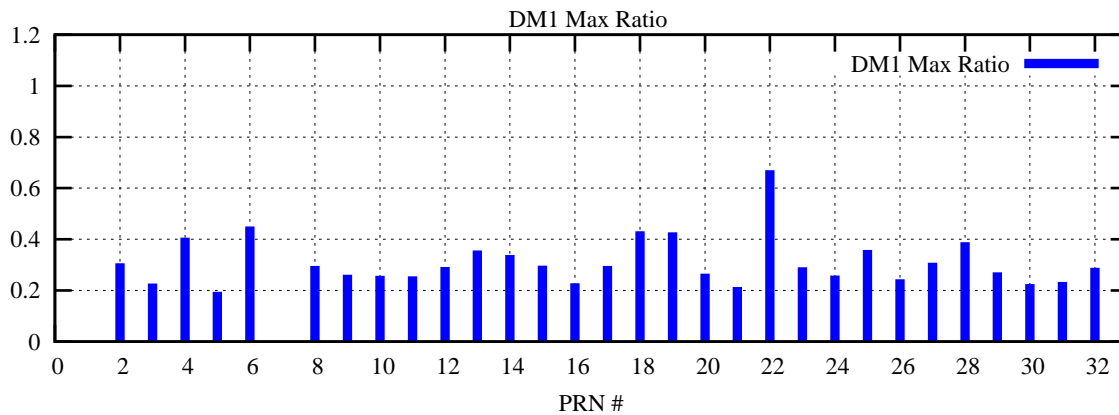

Ratio (PRN Bias/Threshold)

GpsWeek 2317 Day 0

Skinny (Type 0): PRN 8 22
Broad (Type 2): PRN 7 15 17 21 24