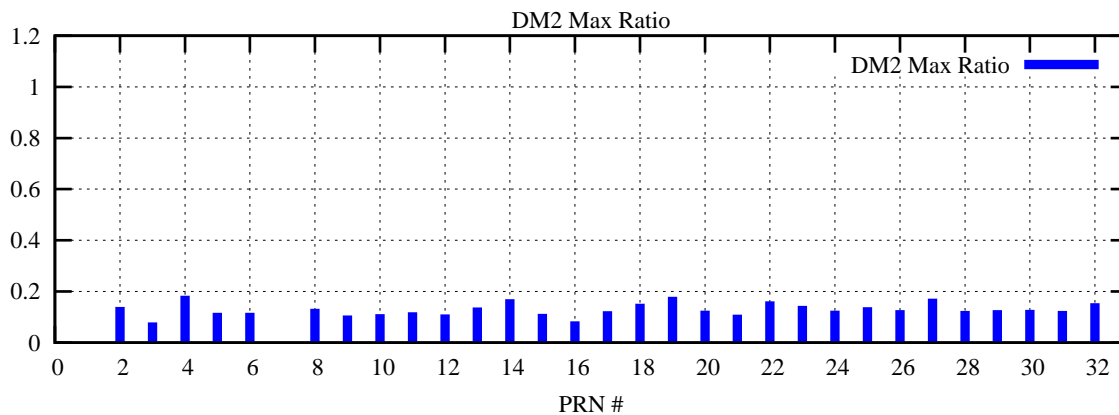

Ratio (PRN Bias/Threshold)

GpsWeek 2317 Day 0

Skinny (Type 0): PRN 8 22
Broad (Type 2): PRN 7 15 17 21 24