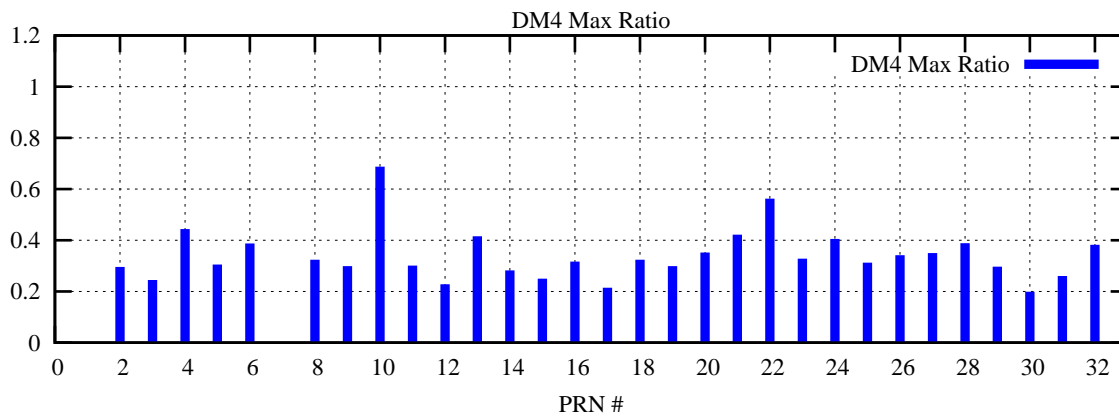

Ratio (PRN Bias/Threshold)

GpsWeek 2317 Day 2

Skinny (Type 0): PRN 8 22
Broad (Type 2): PRN 7 15 17 21 24