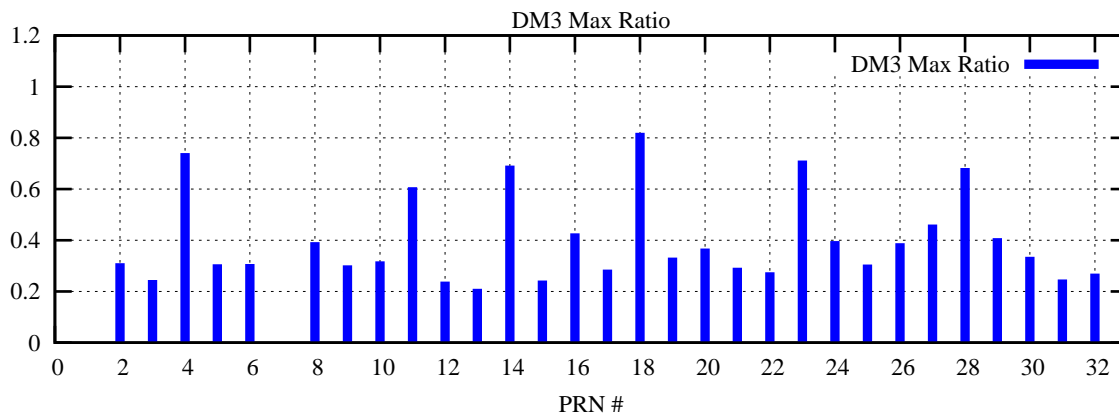

Ratio (PRN Bias/Threshold)

GpsWeek 2317 Day 2

Skinny (Type 0): PRN 8 22
Broad (Type 2): PRN 7 15 17 21 24