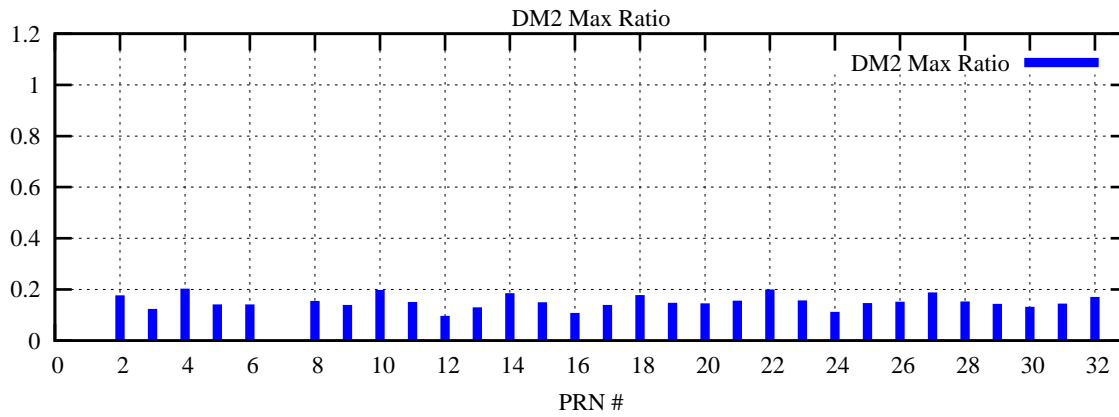

Ratio (PRN Bias/Threshold)

GpsWeek 2317 Day 2

Skinny (Type 0): PRN 8 22
Broad (Type 2): PRN 7 15 17 21 24