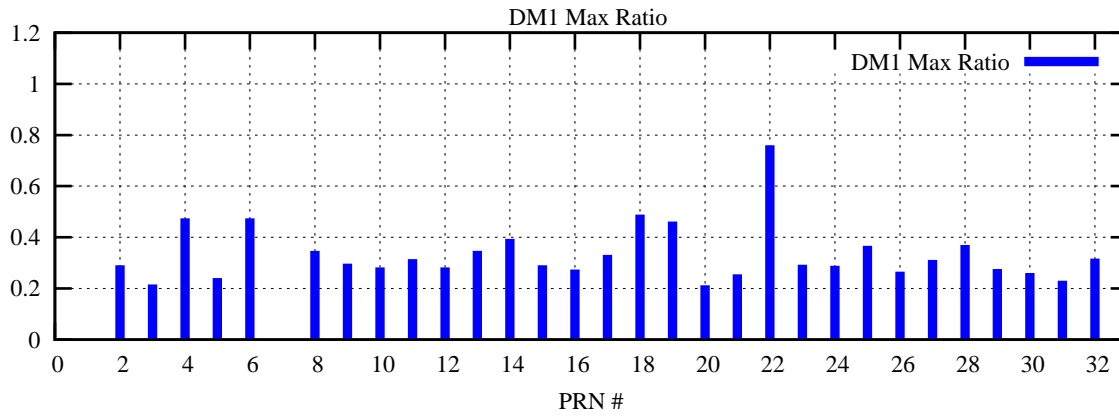

Ratio (PRN Bias/Threshold)

GpsWeek 2317 Day 2

Skinny (Type 0): PRN 8 22
Broad (Type 2): PRN 7 15 17 21 24