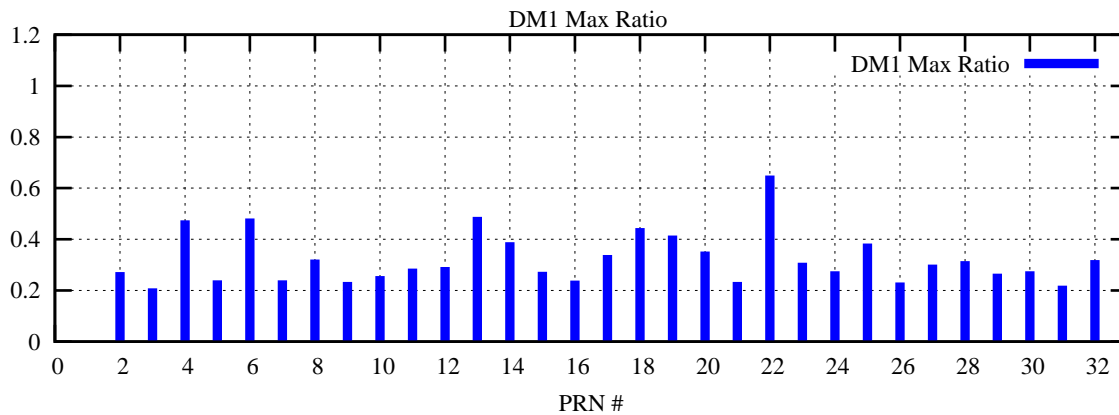

Ratio (PRN Bias/Threshold)

GpsWeek 2317 Day 3

Skinny (Type 0): PRN 8 22
Broad (Type 2): PRN 7 15 17 21 24