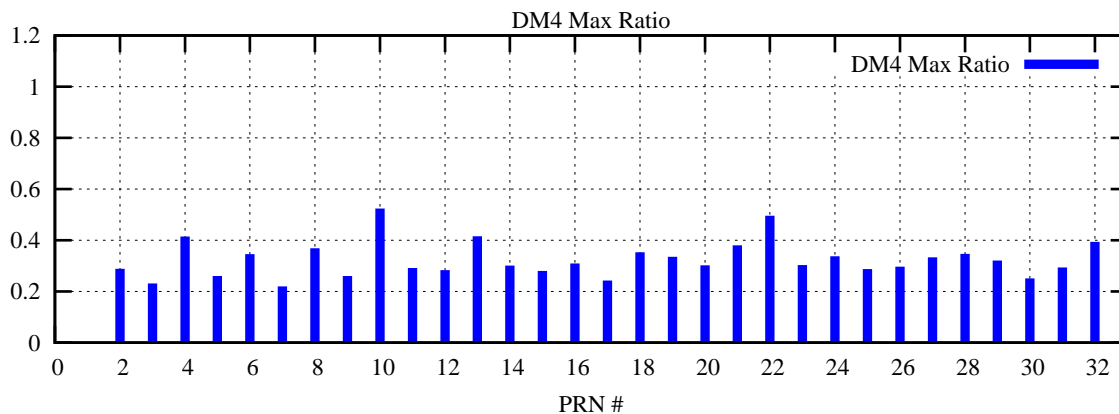

Ratio (PRN Bias/Threshold)

GpsWeek 2317 Day 3

Skinny (Type 0): PRN 8 22
Broad (Type 2): PRN 7 15 17 21 24