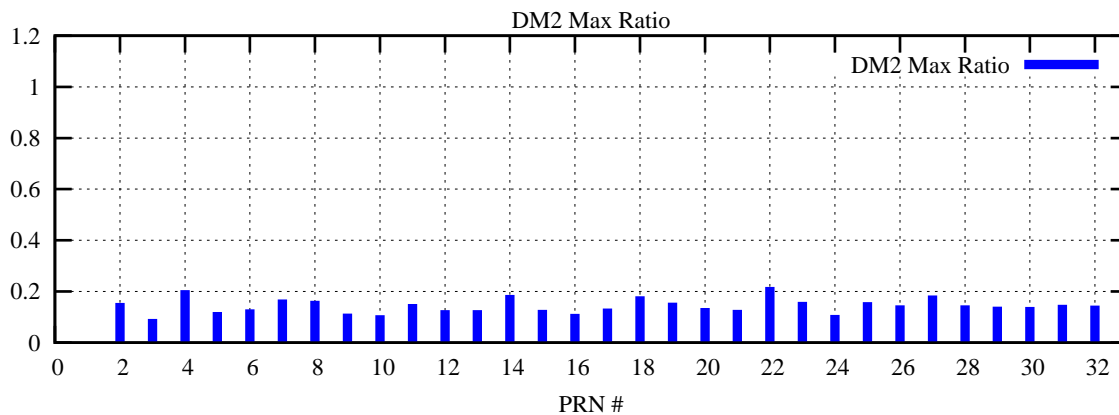

Ratio (PRN Bias/Threshold)

GpsWeek 2317 Day 3

Skinny (Type 0): PRN 8 22
Broad (Type 2): PRN 7 15 17 21 24