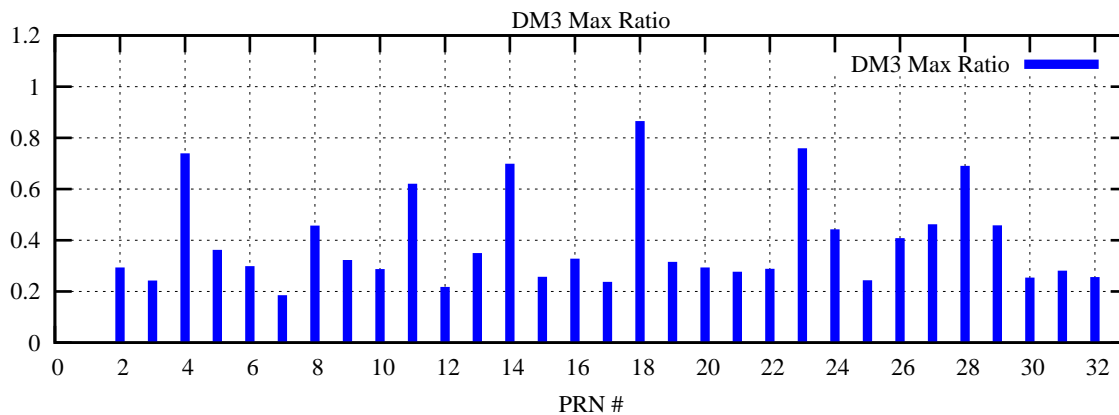

Ratio (PRN Bias/Threshold)

GpsWeek 2317 Day 3

Skinny (Type 0): PRN 8 22
Broad (Type 2): PRN 7 15 17 21 24