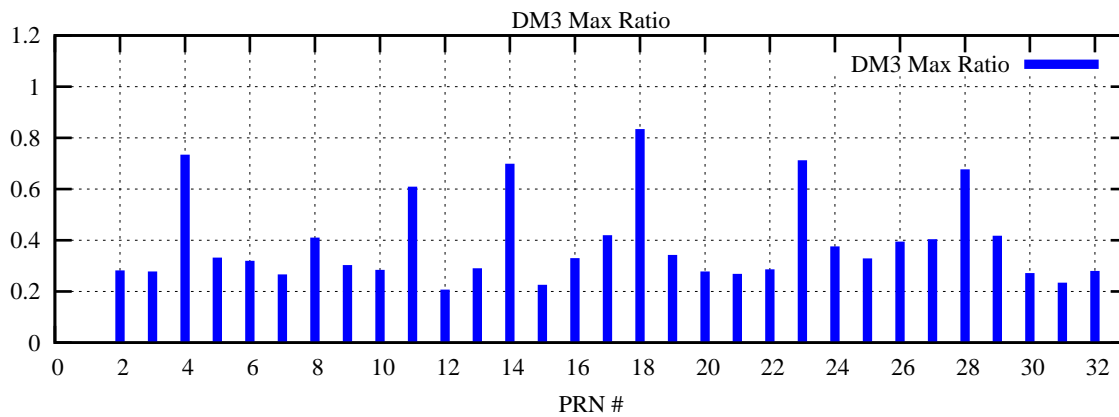

Ratio (PRN Bias/Threshold)

GpsWeek 2317 Day 4

Skinny (Type 0): PRN 8 22
Broad (Type 2): PRN 7 15 17 21 24