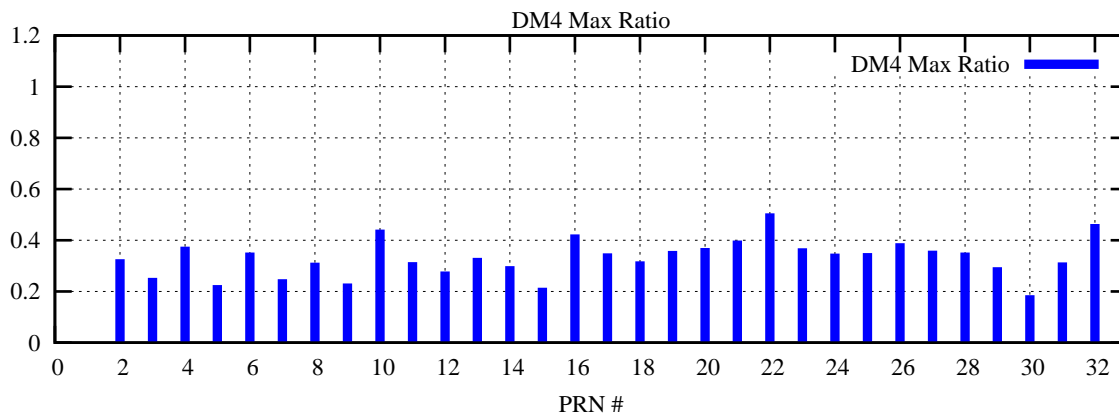

Ratio (PRN Bias/Threshold)

GpsWeek 2317 Day 4

Skinny (Type 0): PRN 8 22
Broad (Type 2): PRN 7 15 17 21 24