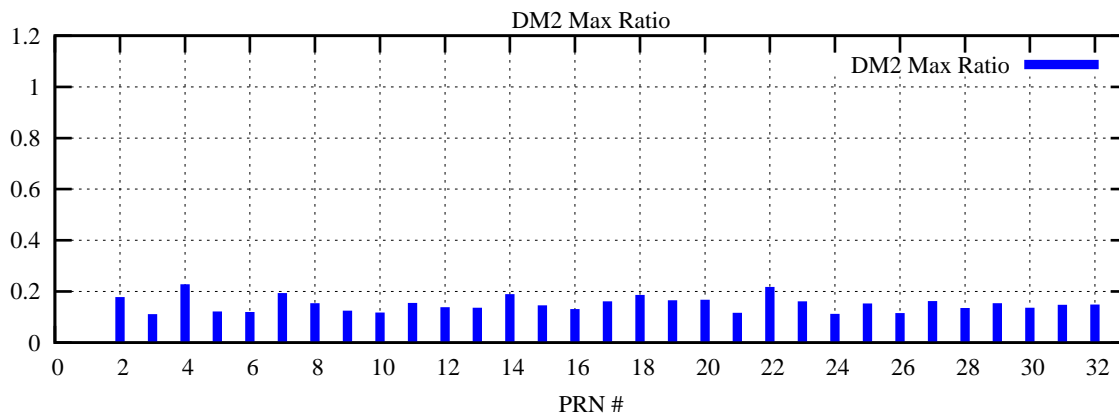

Ratio (PRN Bias/Threshold)

GpsWeek 2317 Day 4

Skinny (Type 0): PRN 8 22
Broad (Type 2): PRN 7 15 17 21 24