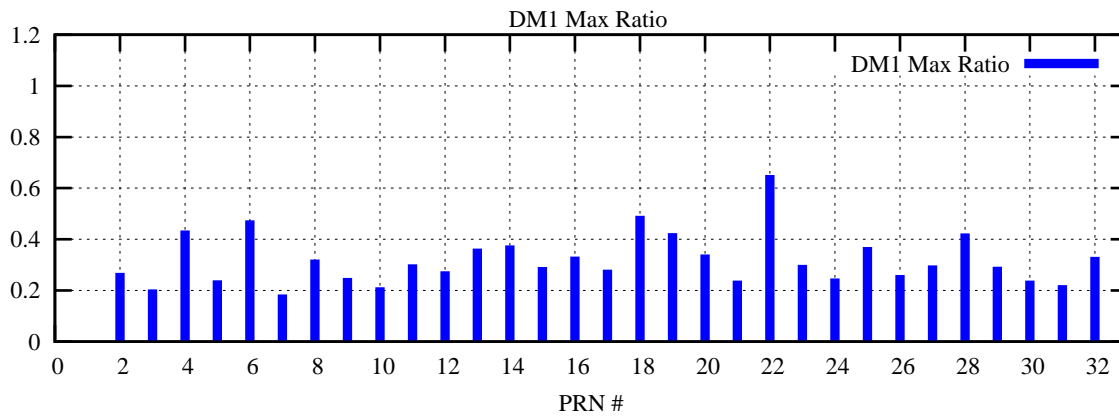

Ratio (PRN Bias/Threshold)

GpsWeek 2317 Day 4

Skinny (Type 0): PRN 8 22
Broad (Type 2): PRN 7 15 17 21 24