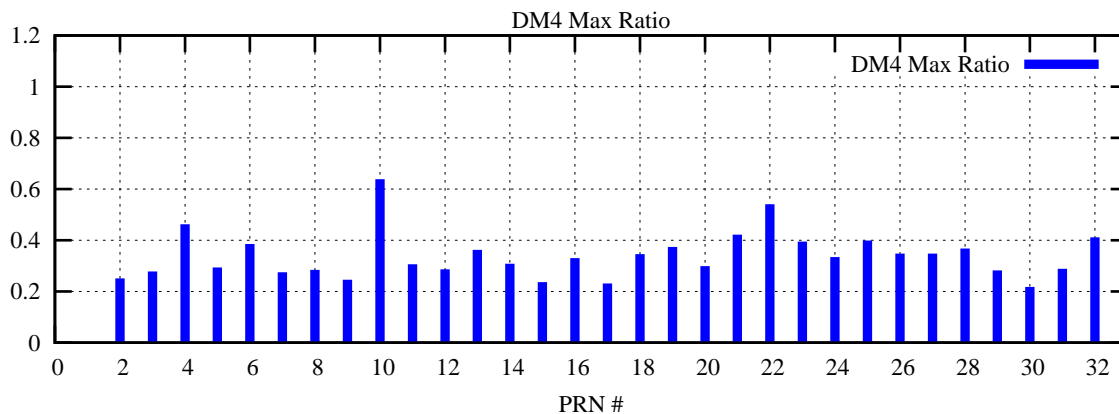

Ratio (PRN Bias/Threshold)

GpsWeek 2317 Day 5

Skinny (Type 0): PRN 8 22
Broad (Type 2): PRN 7 15 17 21 24