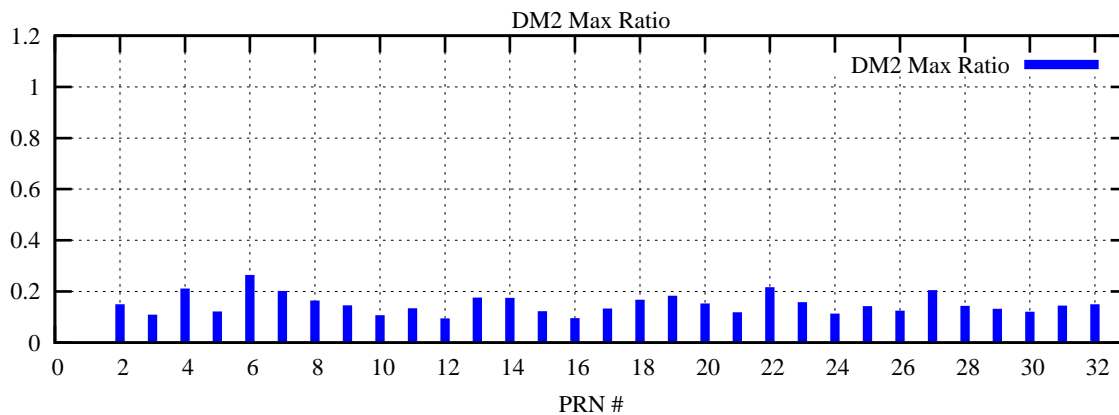

Ratio (PRN Bias/Threshold)

GpsWeek 2317 Day 5

Skinny (Type 0): PRN 8 22
Broad (Type 2): PRN 7 15 17 21 24