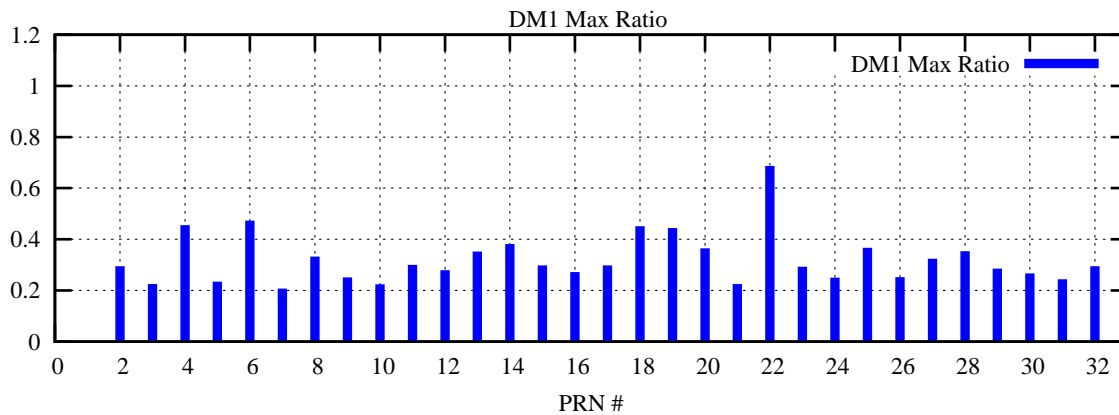

Ratio (PRN Bias/Threshold)

GpsWeek 2317 Day 5

Skinny (Type 0): PRN 8 22
Broad (Type 2): PRN 7 15 17 21 24