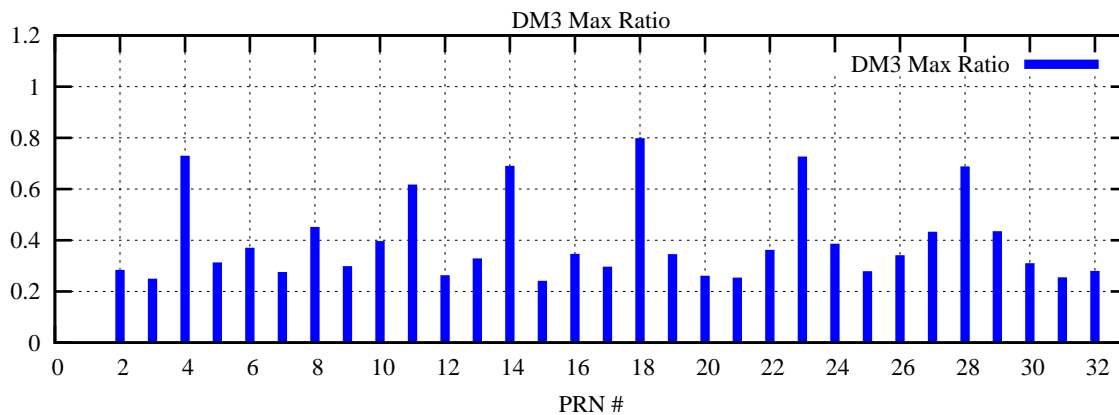

Ratio (PRN Bias/Threshold)

GpsWeek 2317 Day 5

Skinny (Type 0): PRN 8 22
Broad (Type 2): PRN 7 15 17 21 24