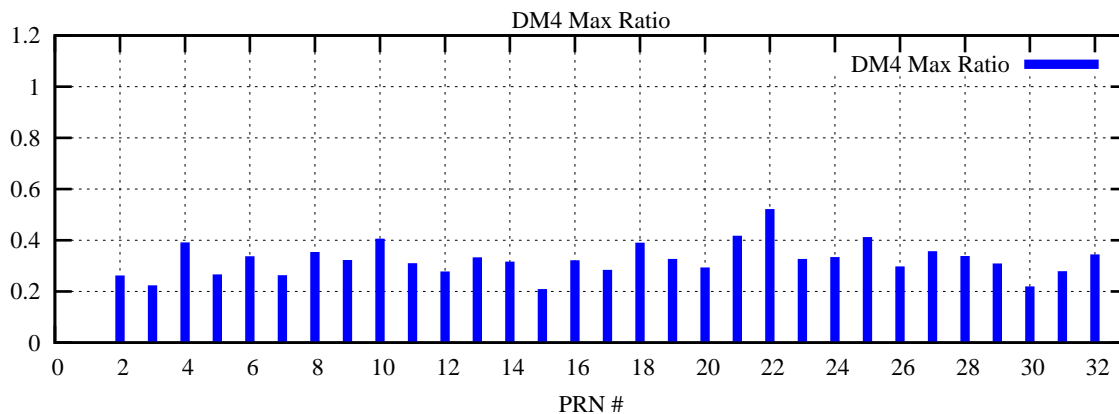

Ratio (PRN Bias/Threshold)

GpsWeek 2317 Day 6

Skinny (Type 0): PRN 8 22
Broad (Type 2): PRN 7 15 17 21 24