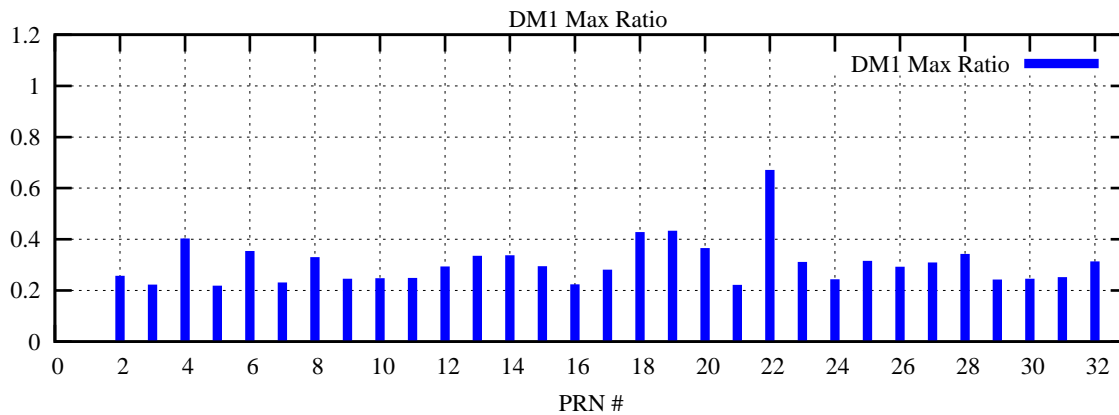

Ratio (PRN Bias/Threshold)

GpsWeek 2317 Day 6

Skinny (Type 0): PRN 8 22
Broad (Type 2): PRN 7 15 17 21 24