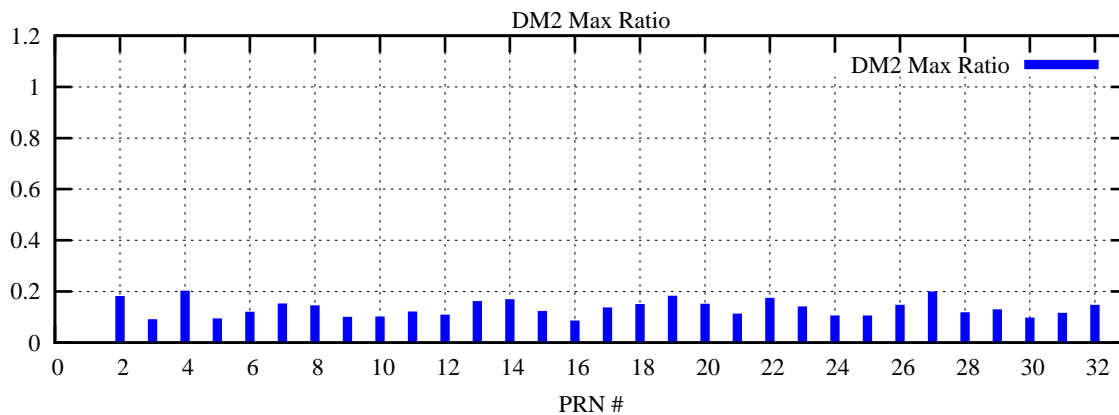

Ratio (PRN Bias/Threshold)

GpsWeek 2317 Day 6

Skinny (Type 0): PRN 8 22
Broad (Type 2): PRN 7 15 17 21 24