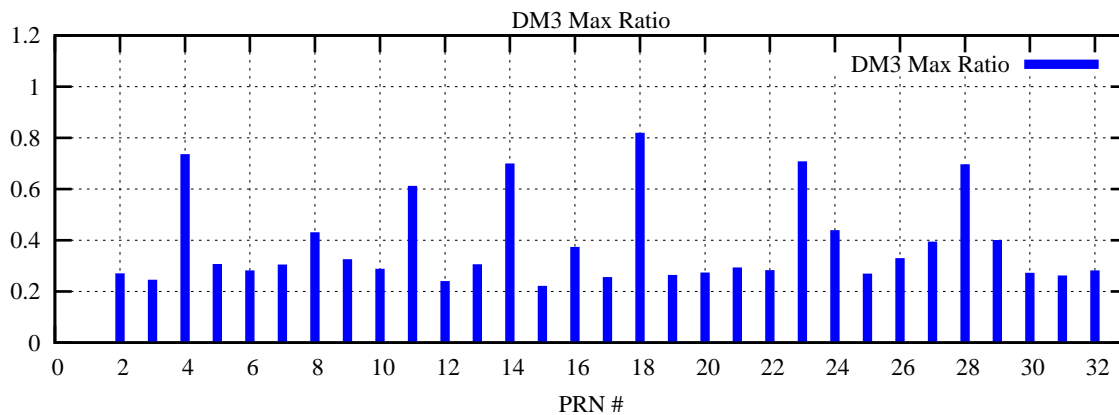

Ratio (PRN Bias/Threshold)

GpsWeek 2317 Day 6

Skinny (Type 0): PRN 8 22
Broad (Type 2): PRN 7 15 17 21 24