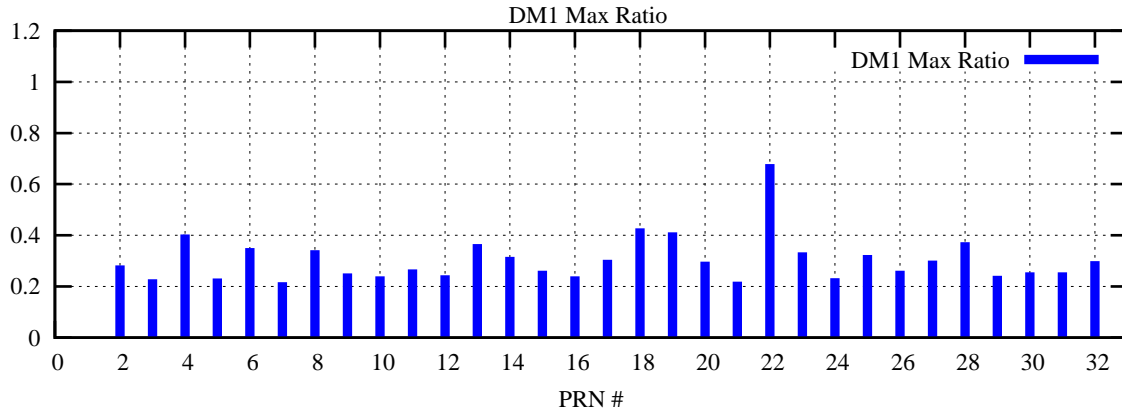

Ratio (PRN Bias/Threshold)

GpsWeek 2318 Day 0

Skinny (Type 0): PRN 8 22
Broad (Type 2): PRN 7 15 17 21 24