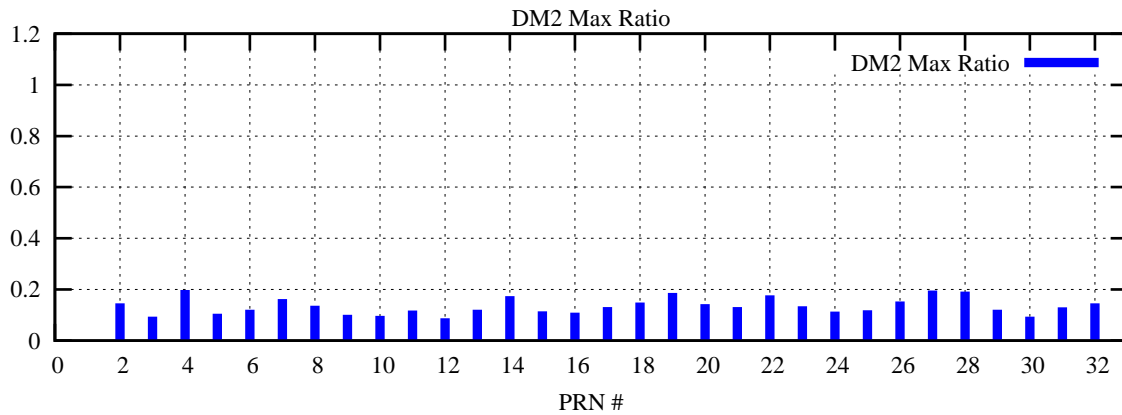

Ratio (PRN Bias/Threshold)

GpsWeek 2318 Day 0

Skinny (Type 0): PRN 8 22
Broad (Type 2): PRN 7 15 17 21 24