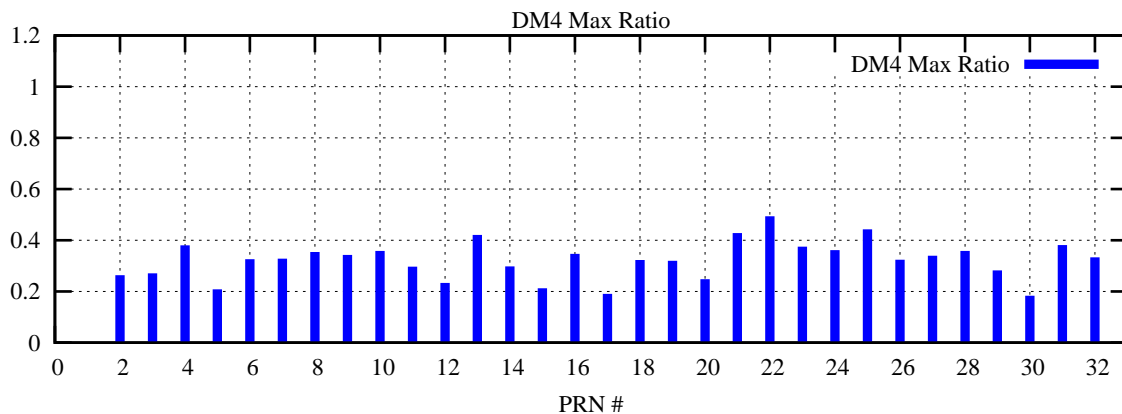

Ratio (PRN Bias/Threshold)

GpsWeek 2318 Day 0

Skinny (Type 0): PRN 8 22
Broad (Type 2): PRN 7 15 17 21 24