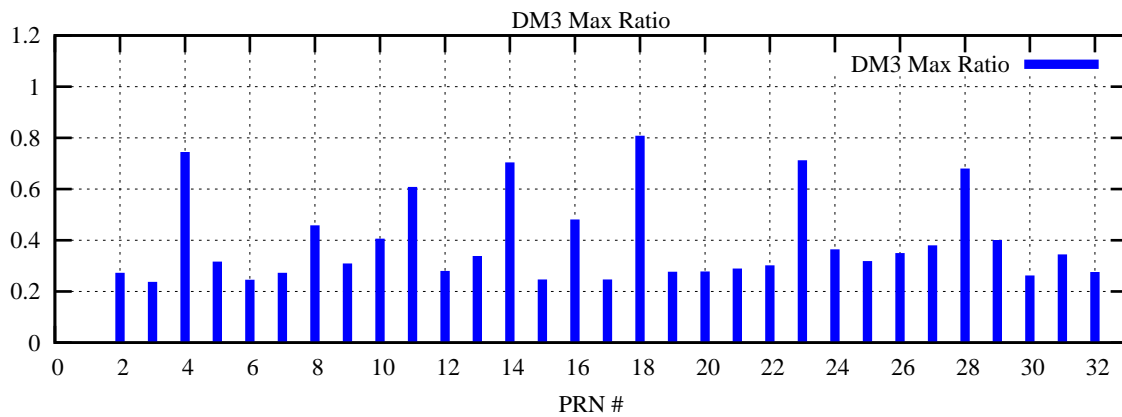

Ratio (PRN Bias/Threshold)

GpsWeek 2318 Day 0

Skinny (Type 0): PRN 8 22
Broad (Type 2): PRN 7 15 17 21 24