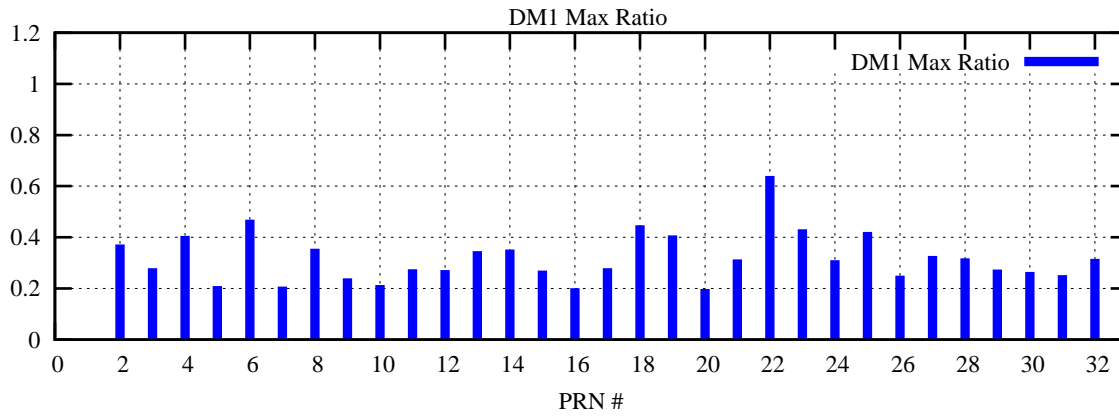

Ratio (PRN Bias/Threshold)

GpsWeek 2319 Day 0

Skinny (Type 0): PRN 8 22
Broad (Type 2): PRN 7 15 17 21 24