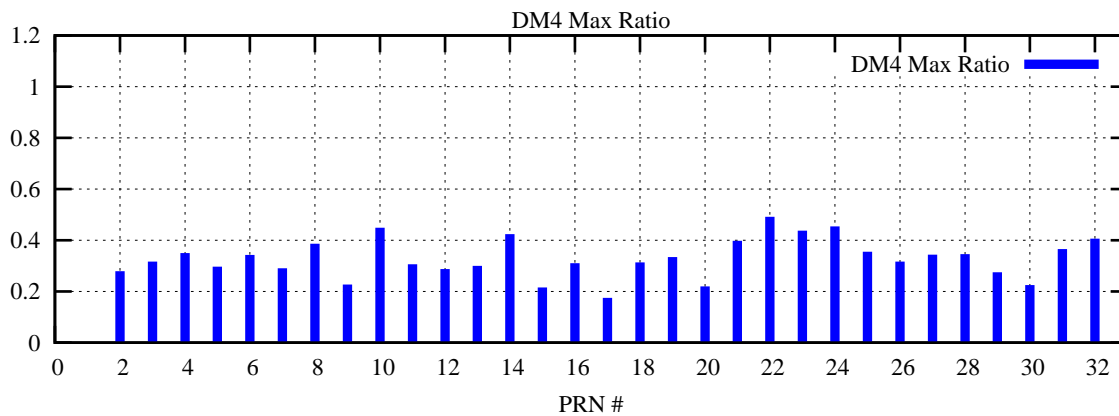

Ratio (PRN Bias/Threshold)

GpsWeek 2319 Day 0

Skinny (Type 0): PRN 8 22
Broad (Type 2): PRN 7 15 17 21 24