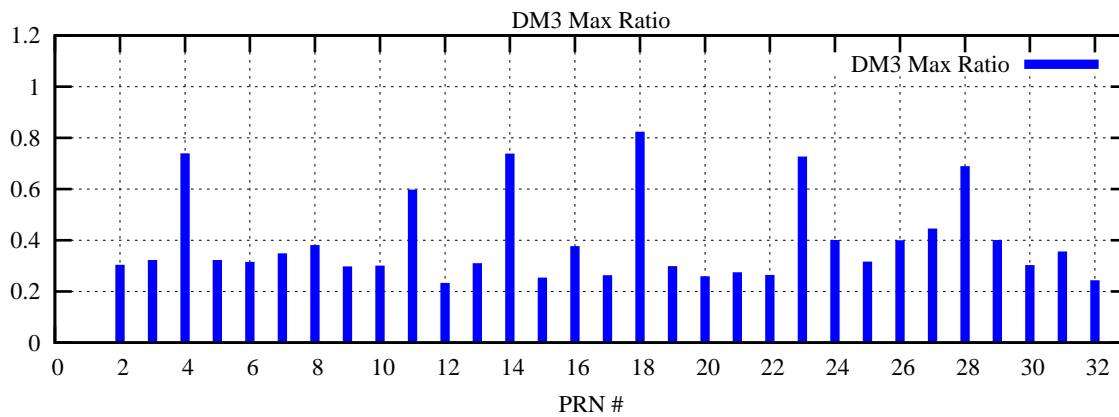

Ratio (PRN Bias/Threshold)

GpsWeek 2319 Day 0

Skinny (Type 0): PRN 8 22
Broad (Type 2): PRN 7 15 17 21 24