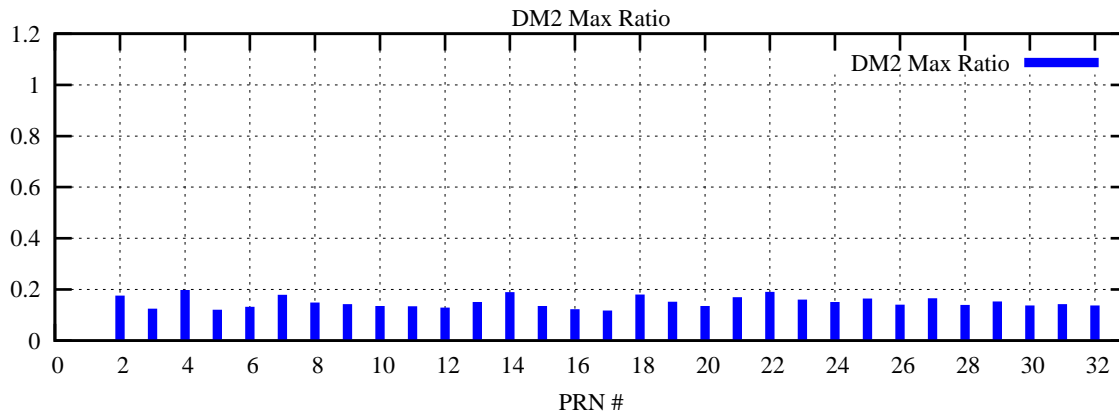

Ratio (PRN Bias/Threshold)

GpsWeek 2319 Day 0

Skinny (Type 0): PRN 8 22
Broad (Type 2): PRN 7 15 17 21 24