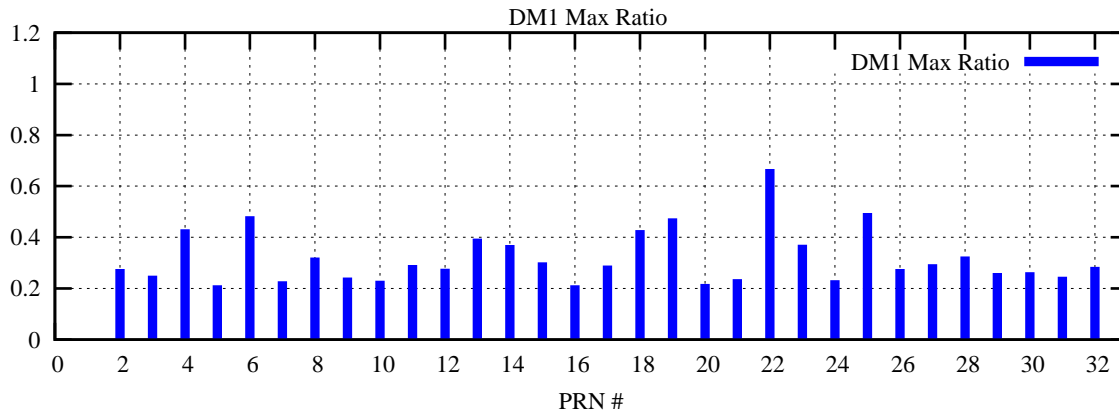

Ratio (PRN Bias/Threshold)

GpsWeek 2319 Day 6

Skinny (Type 0): PRN 8 22
Broad (Type 2): PRN 7 15 17 21 24