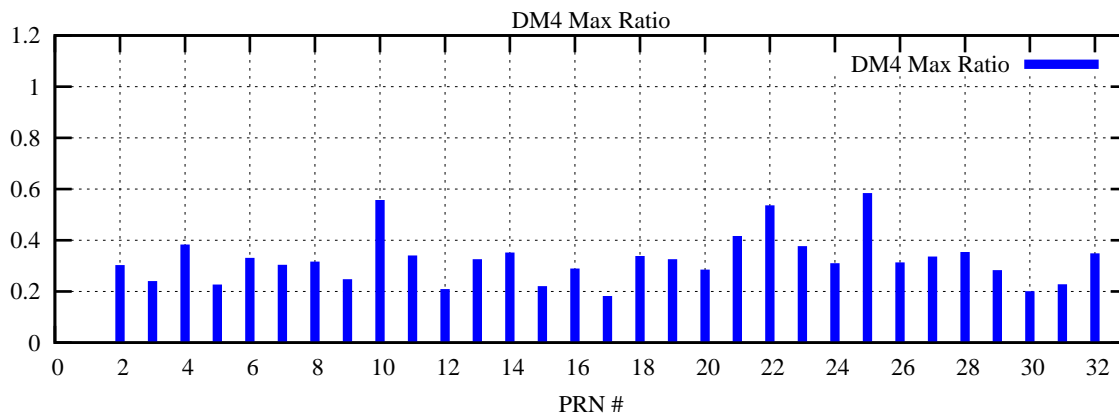

Ratio (PRN Bias/Threshold)

GpsWeek 2319 Day 6

Skinny (Type 0): PRN 8 22
Broad (Type 2): PRN 7 15 17 21 24