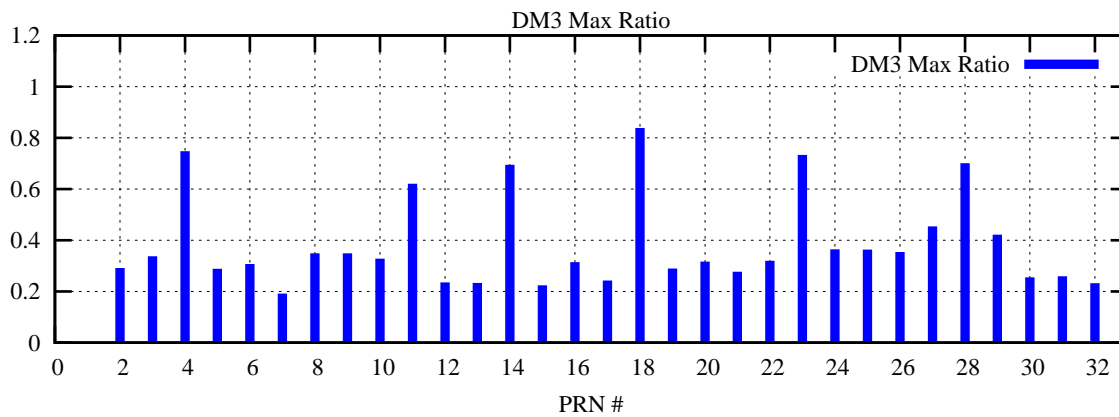

Ratio (PRN Bias/Threshold)

GpsWeek 2319 Day 6

Skinny (Type 0): PRN 8 22
Broad (Type 2): PRN 7 15 17 21 24