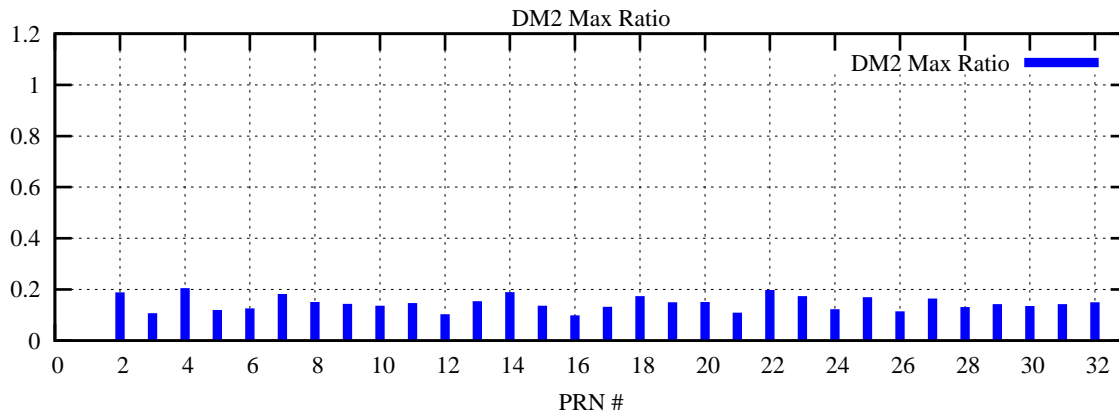

Ratio (PRN Bias/Threshold)

GpsWeek 2319 Day 6

Skinny (Type 0): PRN 8 22
Broad (Type 2): PRN 7 15 17 21 24