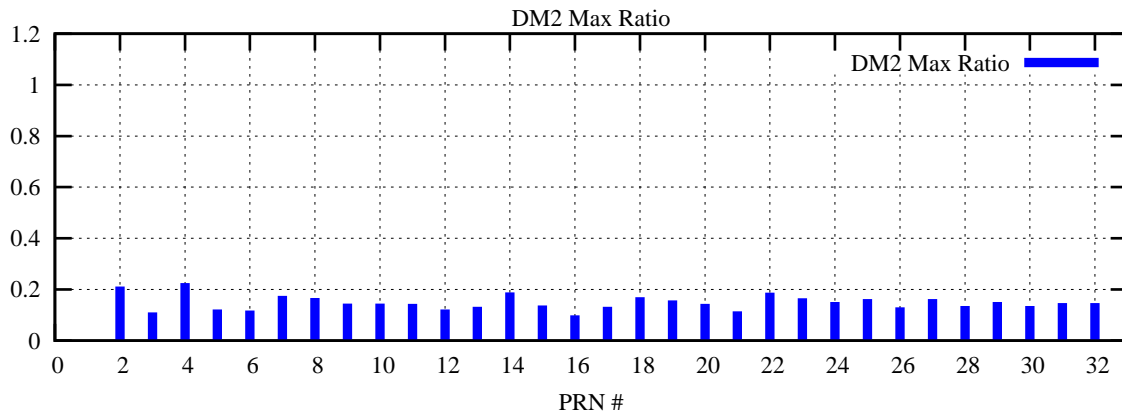

Ratio (PRN Bias/Threshold)

GpsWeek 2320 Day 0

Skinny (Type 0): PRN 8 22
Broad (Type 2): PRN 7 15 17 21 24