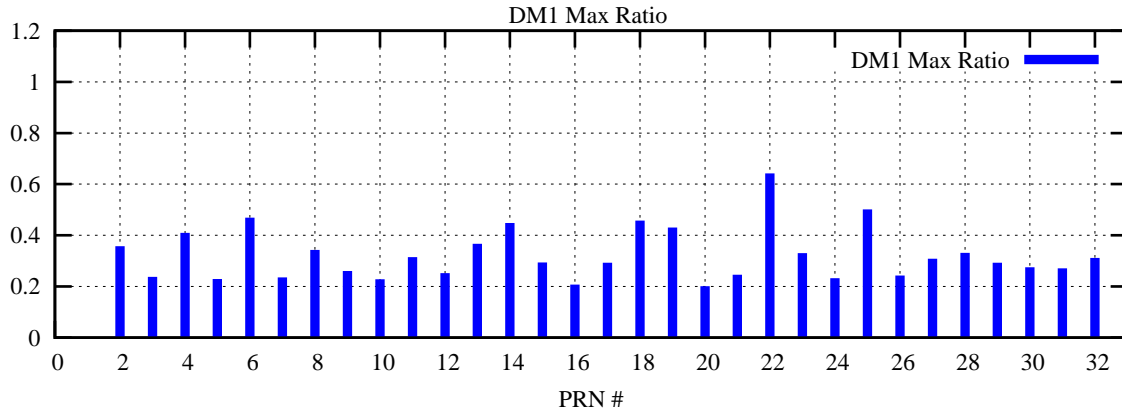

Ratio (PRN Bias/Threshold)

GpsWeek 2320 Day 0

Skinny (Type 0): PRN 8 22
Broad (Type 2): PRN 7 15 17 21 24