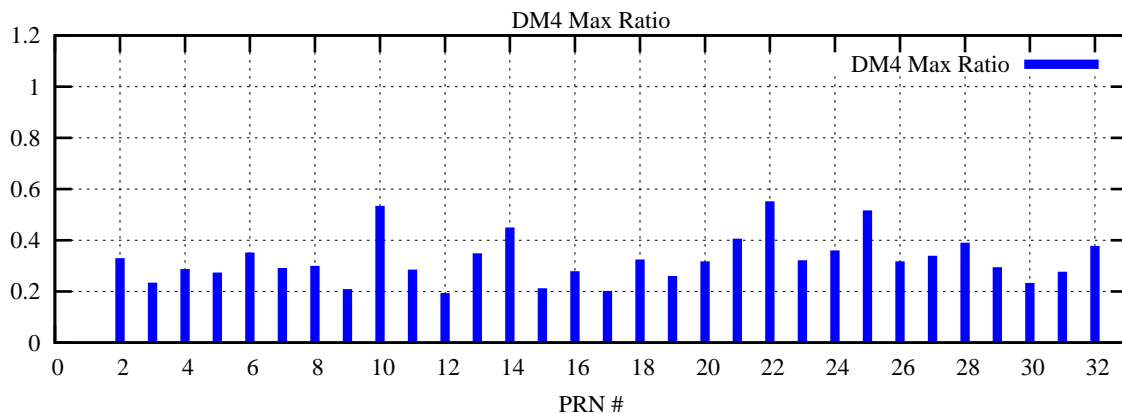

Ratio (PRN Bias/Threshold)

GpsWeek 2320 Day 0

Skinny (Type 0): PRN 8 22
Broad (Type 2): PRN 7 15 17 21 24