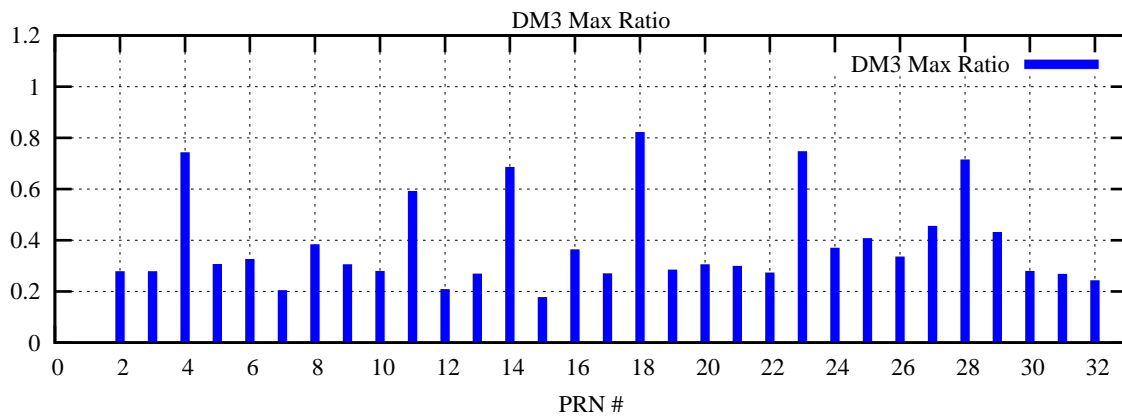

Ratio (PRN Bias/Threshold)

GpsWeek 2320 Day 0

Skinny (Type 0): PRN 8 22
Broad (Type 2): PRN 7 15 17 21 24