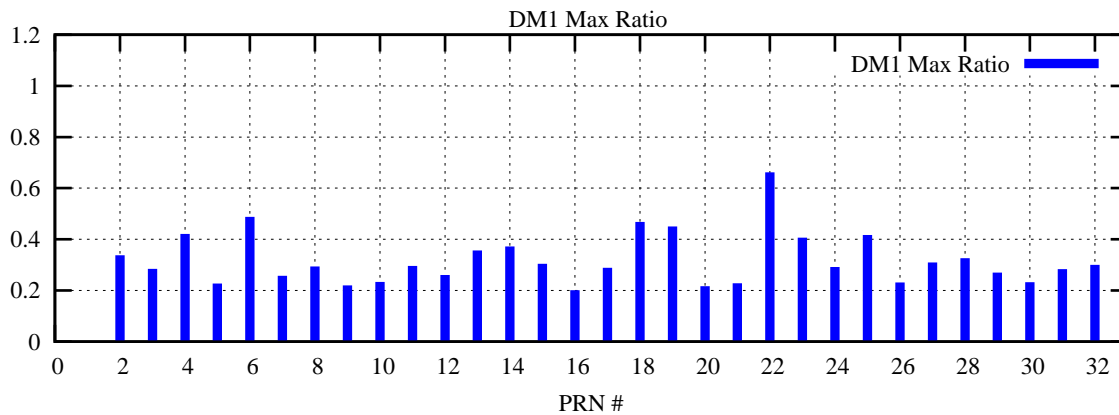

Ratio (PRN Bias/Threshold)

GpsWeek 2320 Day 1

Skinny (Type 0): PRN 8 22
Broad (Type 2): PRN 7 15 17 21 24