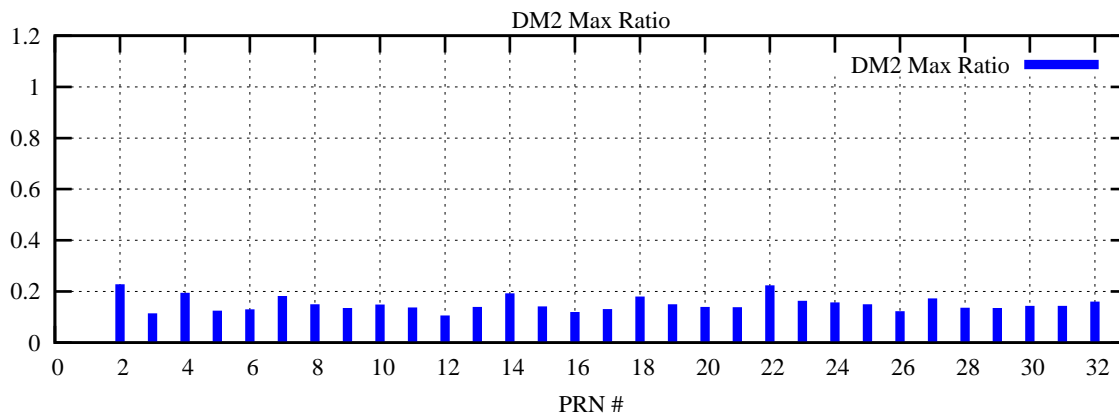

Ratio (PRN Bias/Threshold)

GpsWeek 2320 Day 1

Skinny (Type 0): PRN 8 22
Broad (Type 2): PRN 7 15 17 21 24