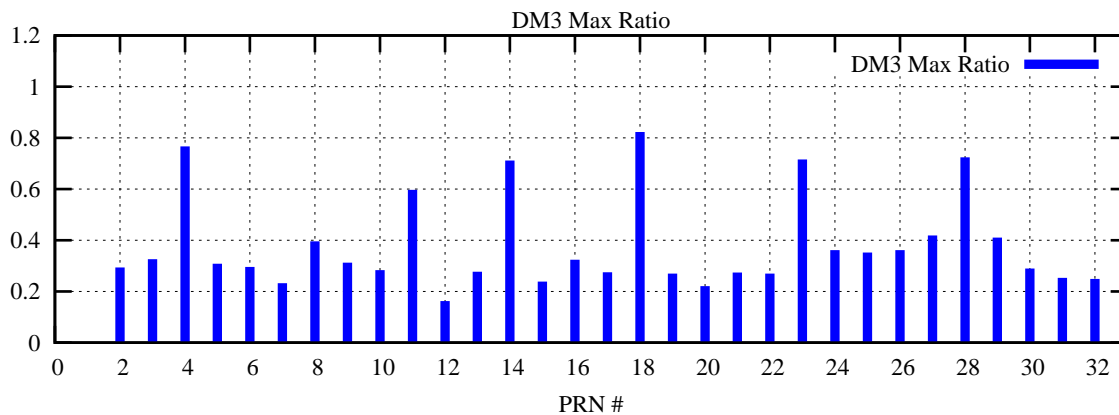

Ratio (PRN Bias/Threshold)

GpsWeek 2320 Day 1

Skinny (Type 0): PRN 8 22
Broad (Type 2): PRN 7 15 17 21 24