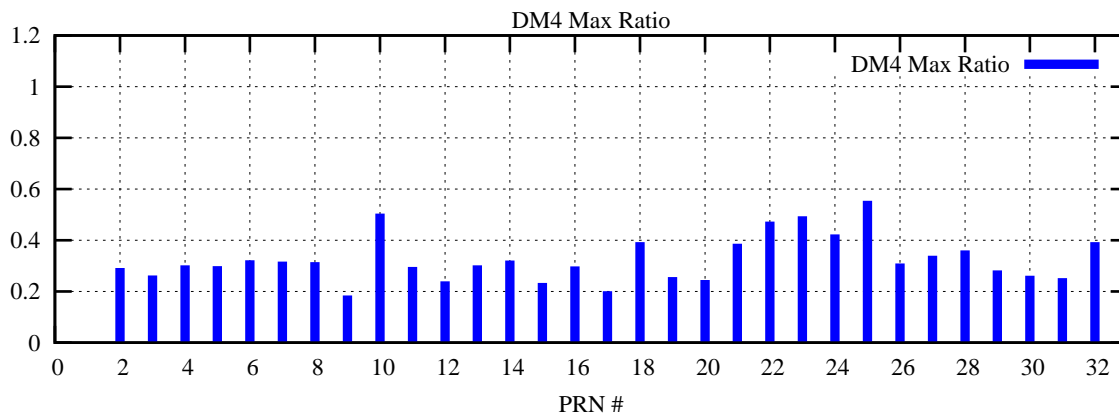

Ratio (PRN Bias/Threshold)

GpsWeek 2320 Day 1

Skinny (Type 0): PRN 8 22
Broad (Type 2): PRN 7 15 17 21 24