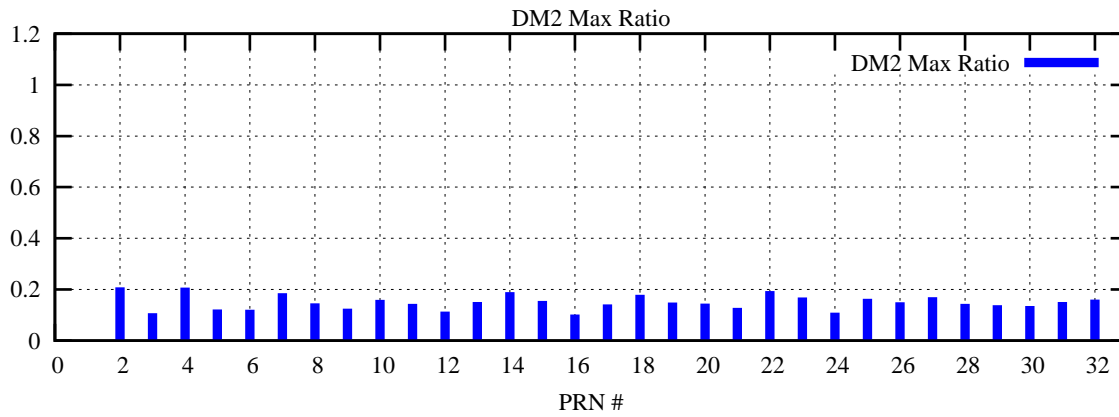

Ratio (PRN Bias/Threshold)

GpsWeek 2320 Day 2

Skinny (Type 0): PRN 8 22
Broad (Type 2): PRN 7 15 17 21 24