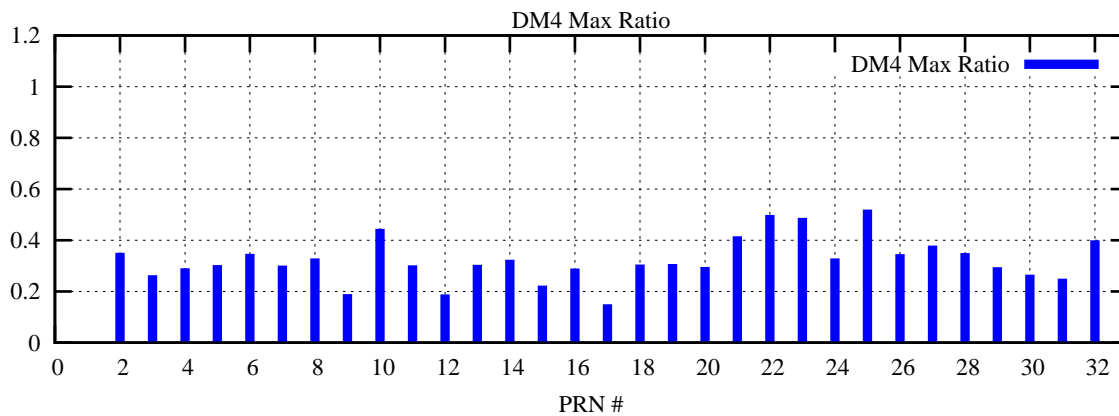

Ratio (PRN Bias/Threshold)

GpsWeek 2320 Day 2

Skinny (Type 0): PRN 8 22
Broad (Type 2): PRN 7 15 17 21 24