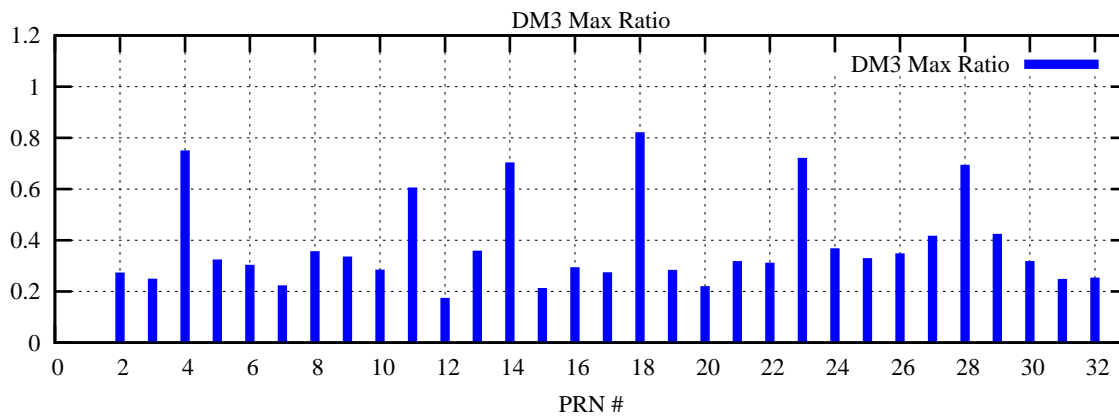

Ratio (PRN Bias/Threshold)

GpsWeek 2320 Day 2

Skinny (Type 0): PRN 8 22
Broad (Type 2): PRN 7 15 17 21 24