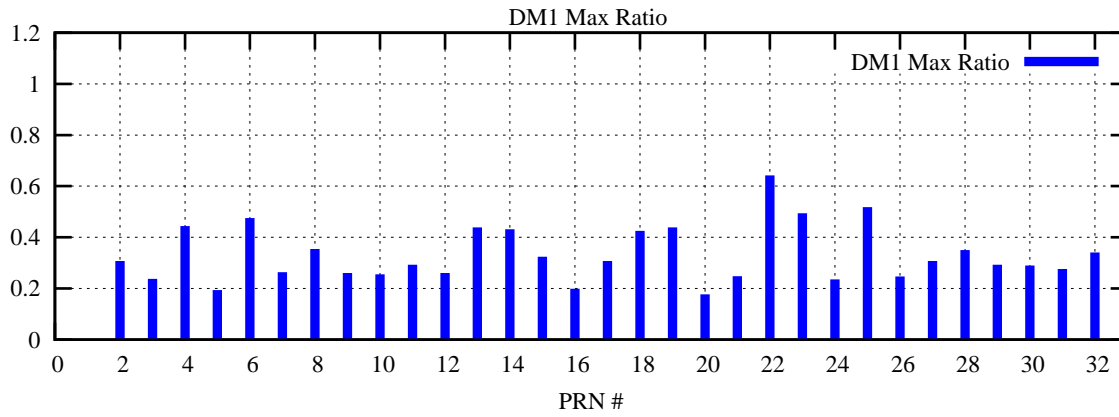

Ratio (PRN Bias/Threshold)

GpsWeek 2320 Day 2

Skinny (Type 0): PRN 8 22
Broad (Type 2): PRN 7 15 17 21 24