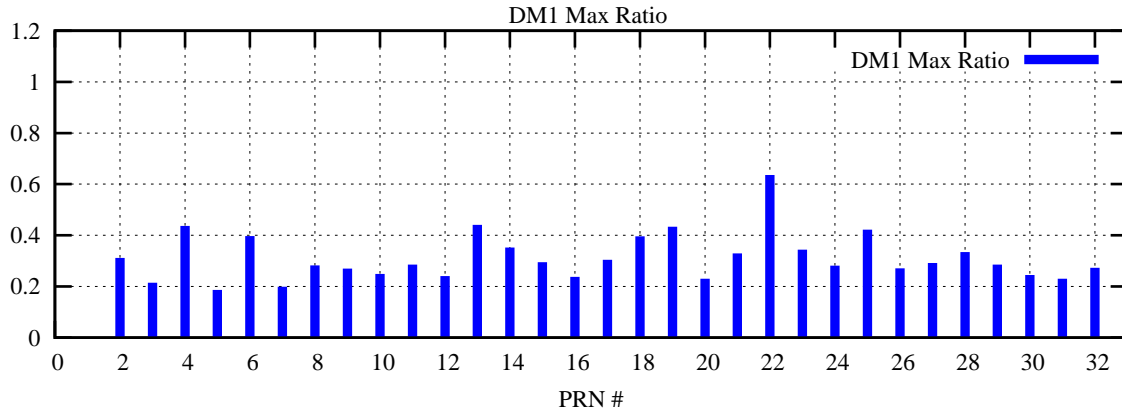

Ratio (PRN Bias/Threshold)

GpsWeek 2320 Day 3

Skinny (Type 0): PRN 8 22
Broad (Type 2): PRN 7 15 17 21 24