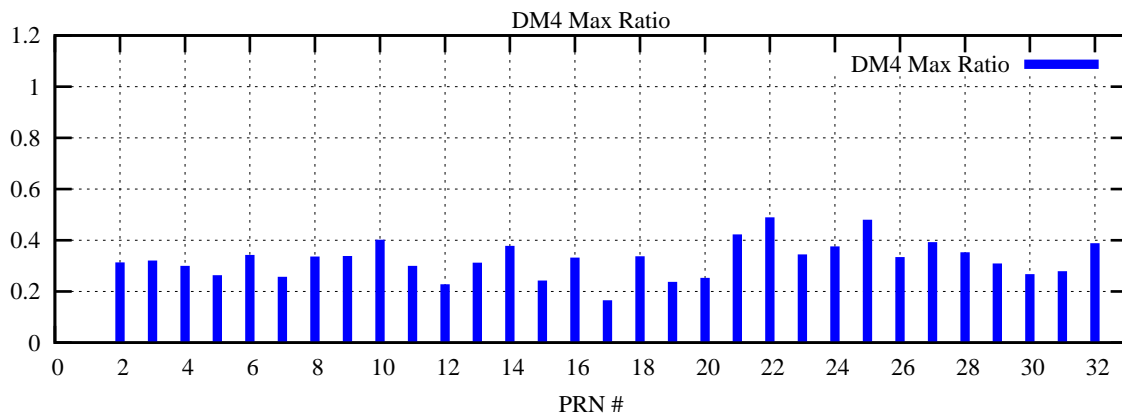

Ratio (PRN Bias/Threshold)

GpsWeek 2320 Day 3

Skinny (Type 0): PRN 8 22
Broad (Type 2): PRN 7 15 17 21 24