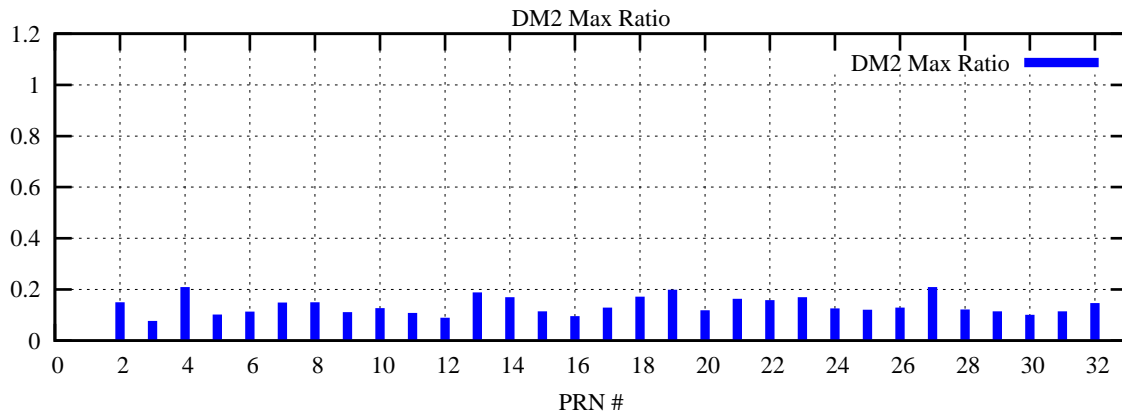

Ratio (PRN Bias/Threshold)

GpsWeek 2320 Day 3

Skinny (Type 0): PRN 8 22
Broad (Type 2): PRN 7 15 17 21 24