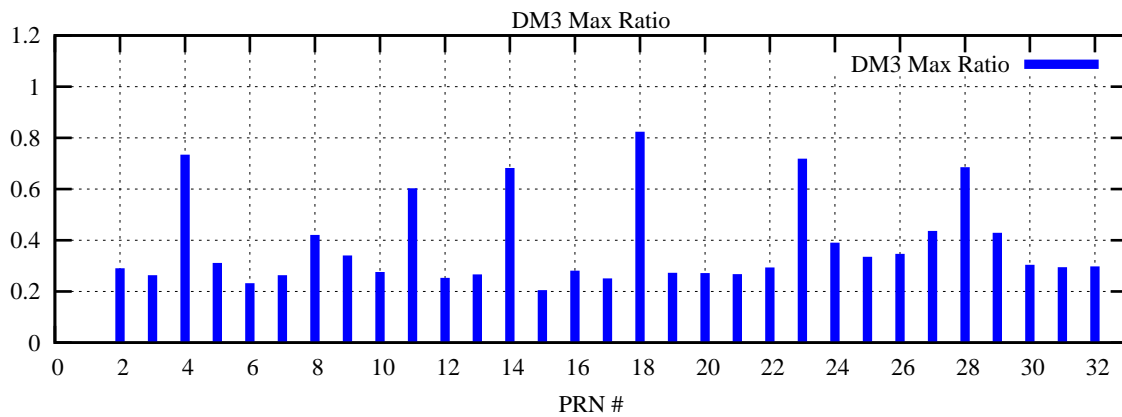

Ratio (PRN Bias/Threshold)

GpsWeek 2320 Day 3

Skinny (Type 0): PRN 8 22
Broad (Type 2): PRN 7 15 17 21 24