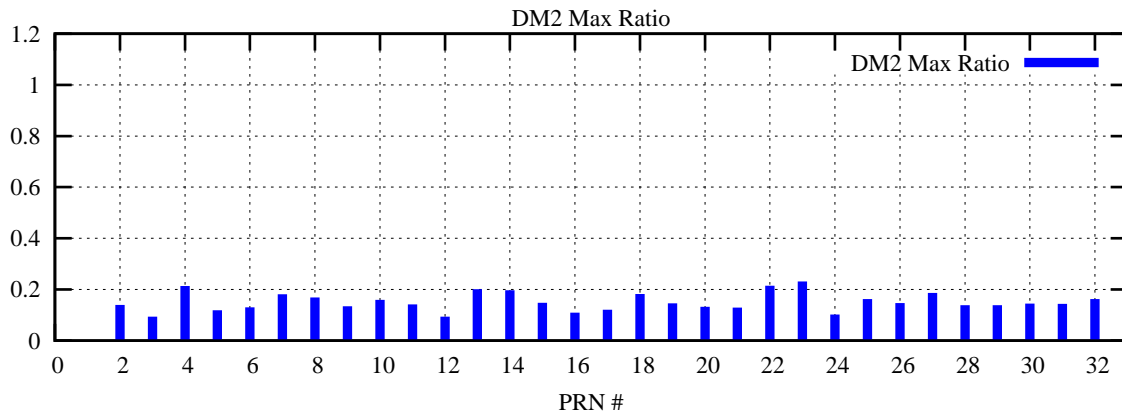

Ratio (PRN Bias/Threshold)

GpsWeek 2320 Day 4

Skinny (Type 0): PRN 8 22
Broad (Type 2): PRN 7 15 17 21 24