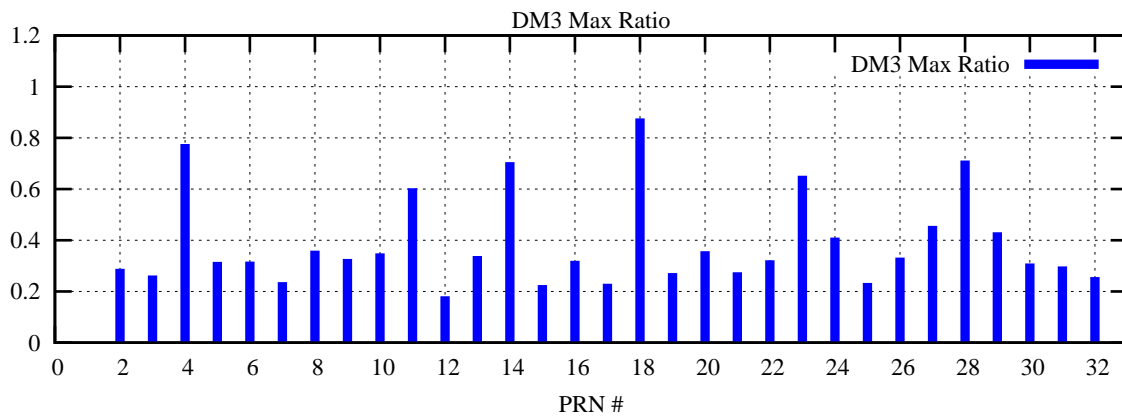

Ratio (PRN Bias/Threshold)

GpsWeek 2320 Day 4

Skinny (Type 0): PRN 8 22
Broad (Type 2): PRN 7 15 17 21 24