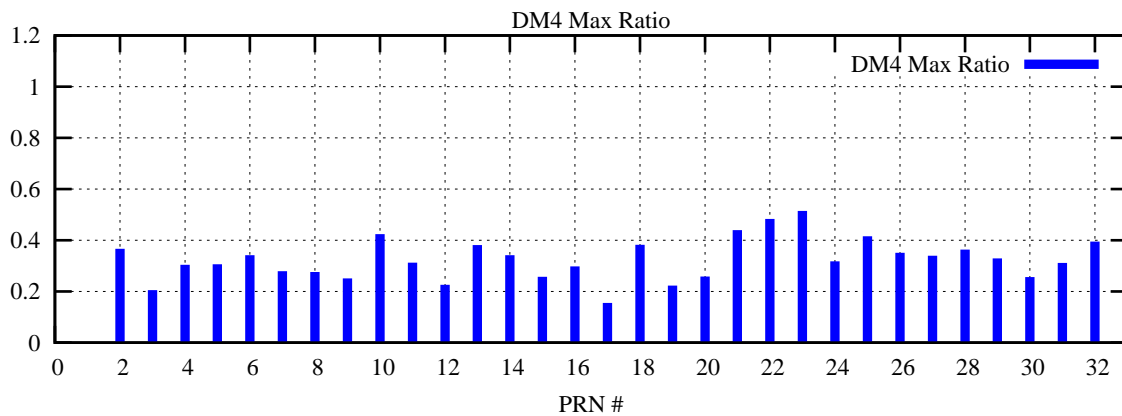

Ratio (PRN Bias/Threshold)

GpsWeek 2320 Day 4

Skinny (Type 0): PRN 8 22
Broad (Type 2): PRN 7 15 17 21 24