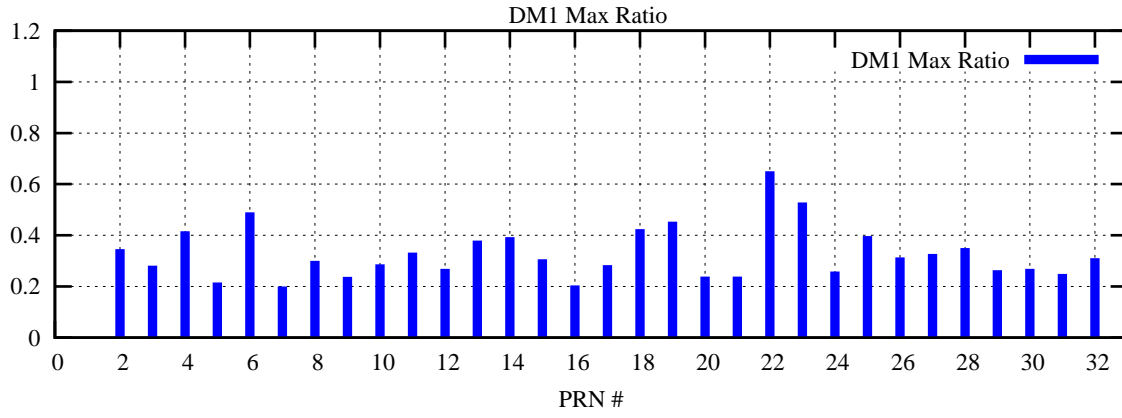

Ratio (PRN Bias/Threshold)

GpsWeek 2320 Day 4

Skinny (Type 0): PRN 8 22
Broad (Type 2): PRN 7 15 17 21 24