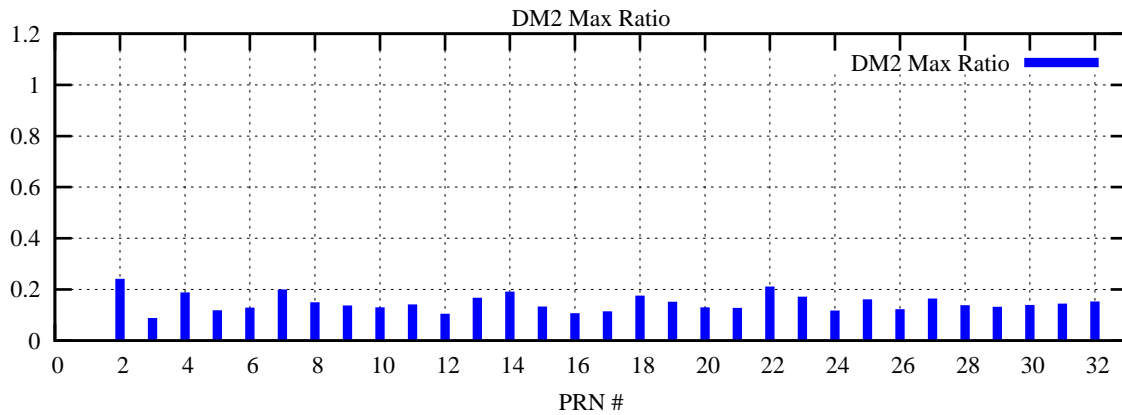

Ratio (PRN Bias/Threshold)

GpsWeek 2320 Day 5

Skinny (Type 0): PRN 8 22  
Broad (Type 2): PRN 7 15 17 21 24