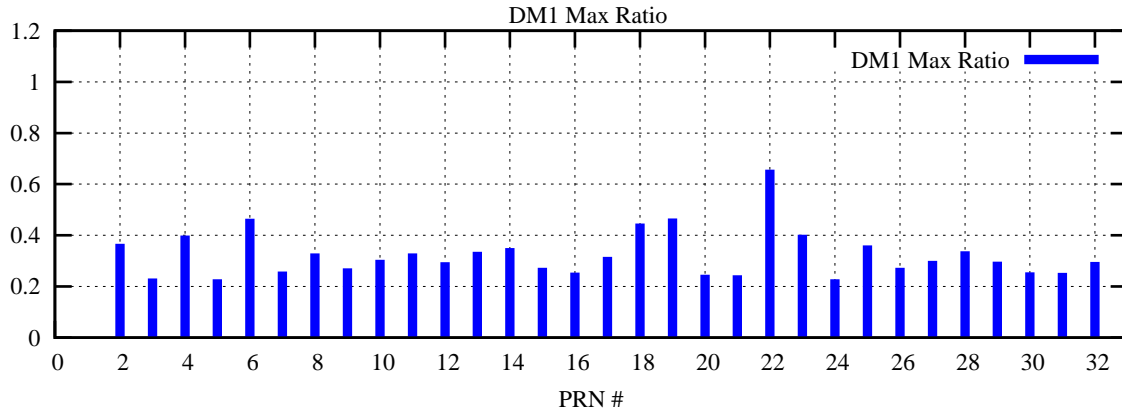

Ratio (PRN Bias/Threshold)

GpsWeek 2320 Day 5

Skinny (Type 0): PRN 8 22  
Broad (Type 2): PRN 7 15 17 21 24