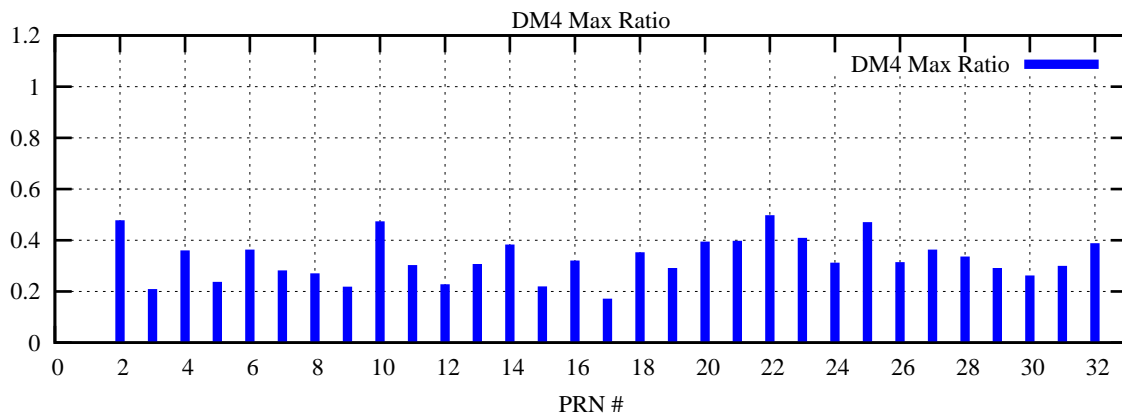

Ratio (PRN Bias/Threshold)

GpsWeek 2320 Day 5

Skinny (Type 0): PRN 8 22  
Broad (Type 2): PRN 7 15 17 21 24