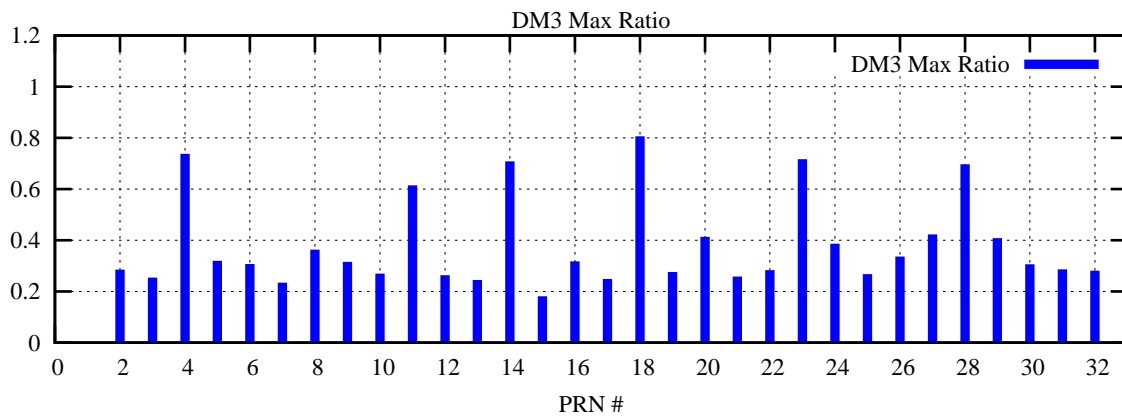

Ratio (PRN Bias/Threshold)

GpsWeek 2320 Day 5

Skinny (Type 0): PRN 8 22  
Broad (Type 2): PRN 7 15 17 21 24