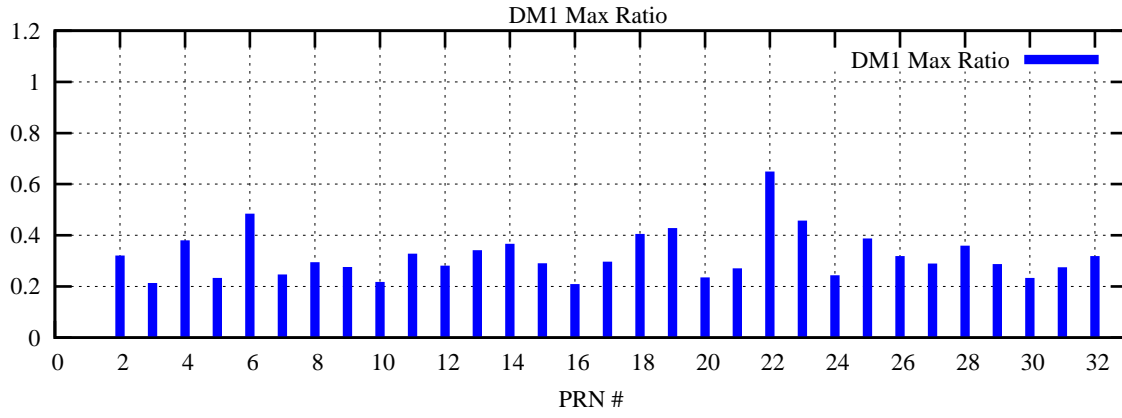

Ratio (PRN Bias/Threshold)

GpsWeek 2320 Day 6

Skinny (Type 0): PRN 8 22
Broad (Type 2): PRN 7 15 17 21 24