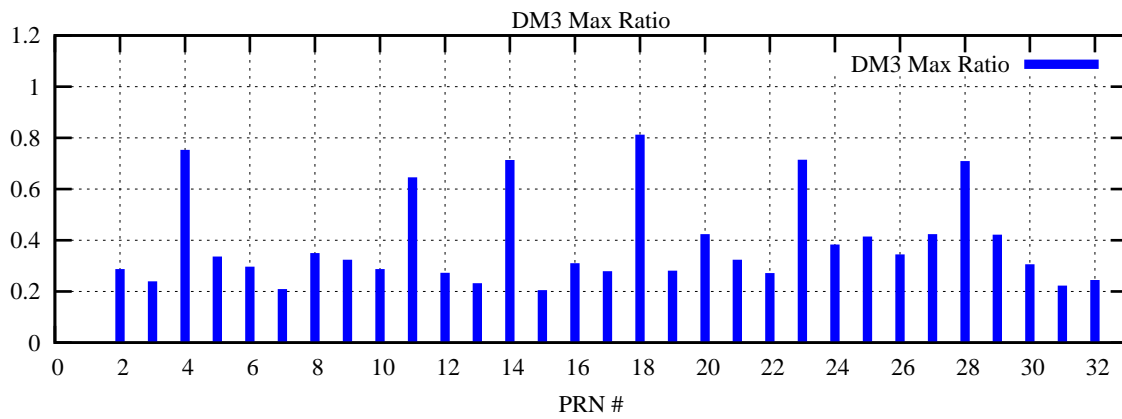

Ratio (PRN Bias/Threshold)

GpsWeek 2320 Day 6

Skinny (Type 0): PRN 8 22
Broad (Type 2): PRN 7 15 17 21 24