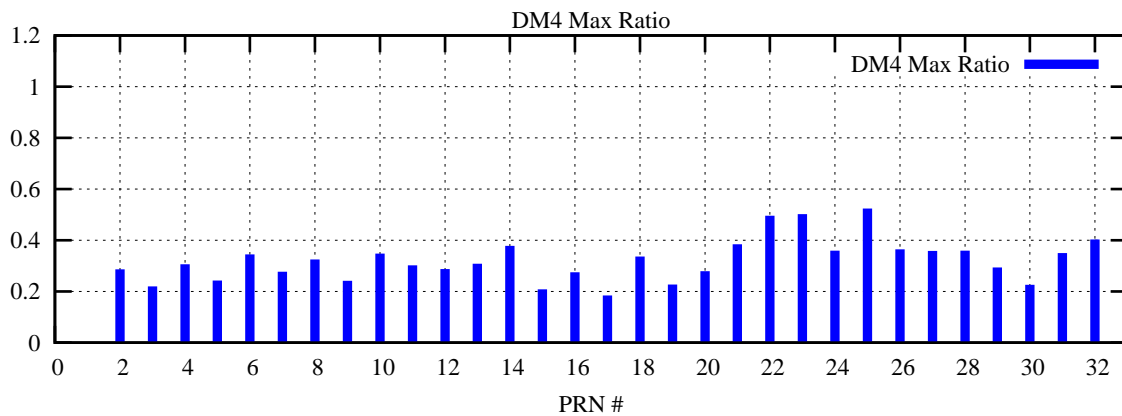

Ratio (PRN Bias/Threshold)

GpsWeek 2320 Day 6

Skinny (Type 0): PRN 8 22
Broad (Type 2): PRN 7 15 17 21 24