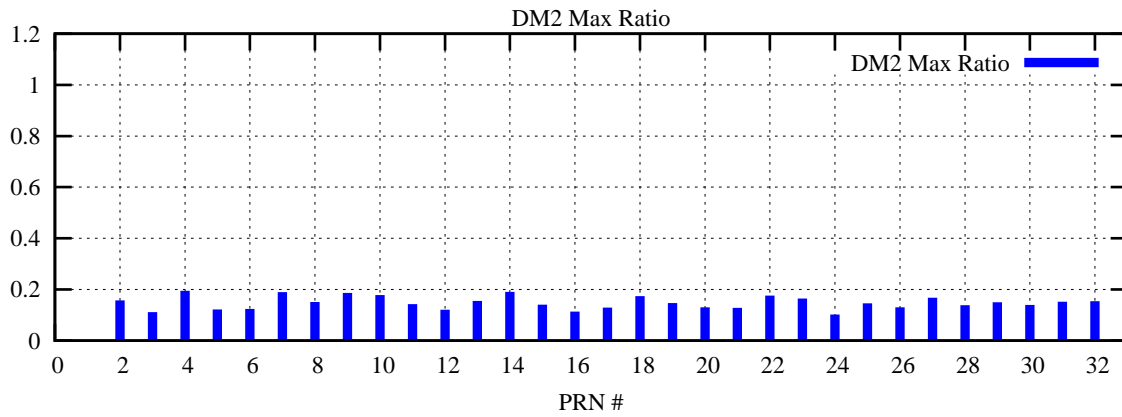

Ratio (PRN Bias/Threshold)

GpsWeek 2320 Day 6

Skinny (Type 0): PRN 8 22
Broad (Type 2): PRN 7 15 17 21 24