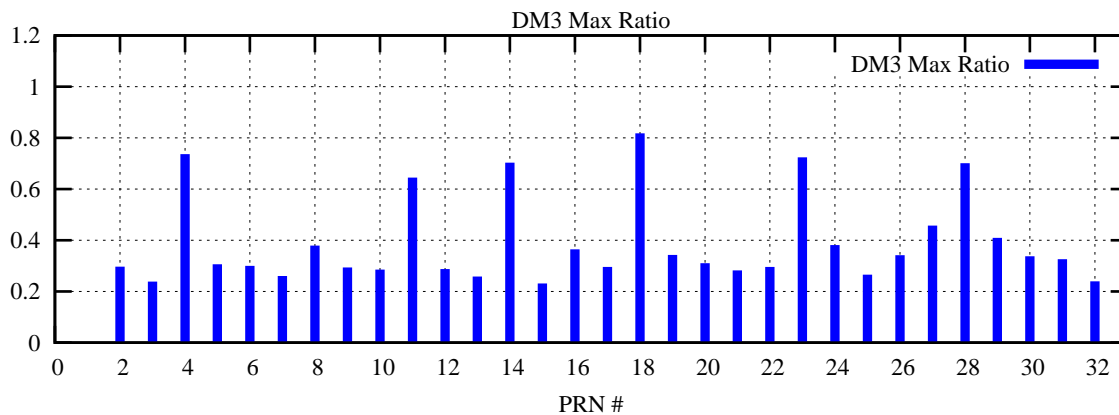

Ratio (PRN Bias/Threshold)

GpsWeek 2321 Day 0

Skinny (Type 0): PRN 8 22  
Broad (Type 2): PRN 7 15 17 21 24