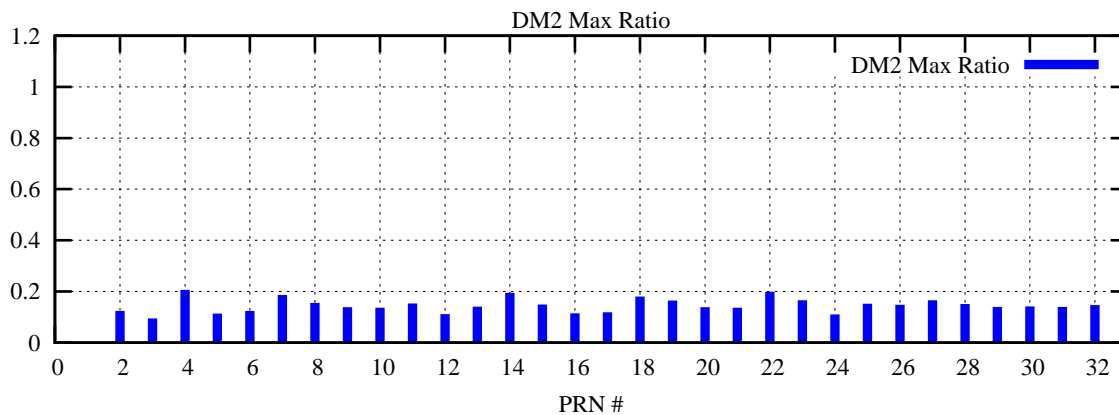

Ratio (PRN Bias/Threshold)

GpsWeek 2321 Day 0

Skinny (Type 0): PRN 8 22  
Broad (Type 2): PRN 7 15 17 21 24