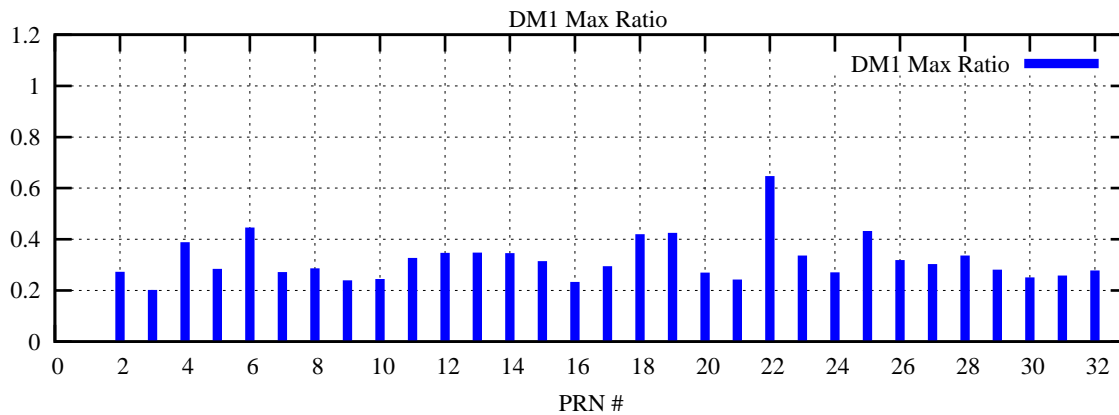

Ratio (PRN Bias/Threshold)

GpsWeek 2321 Day 0

Skinny (Type 0): PRN 8 22  
Broad (Type 2): PRN 7 15 17 21 24