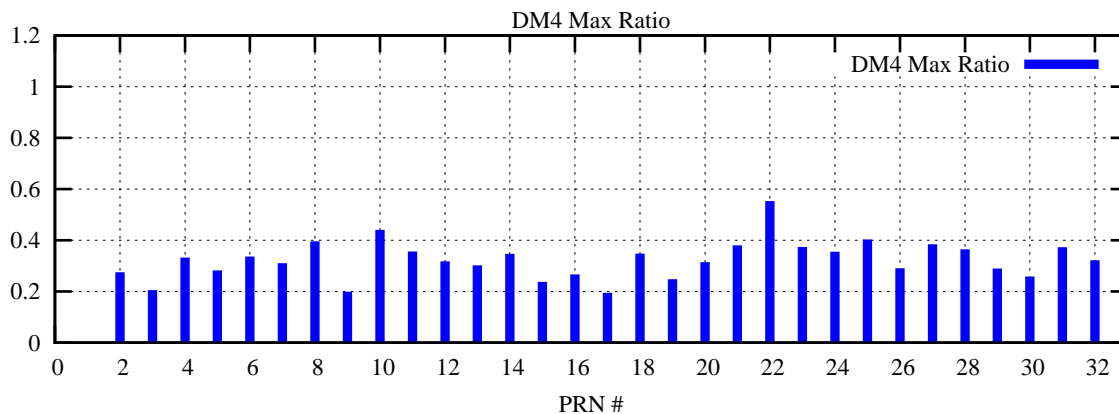

Ratio (PRN Bias/Threshold)

GpsWeek 2321 Day 0

Skinny (Type 0): PRN 8 22  
Broad (Type 2): PRN 7 15 17 21 24