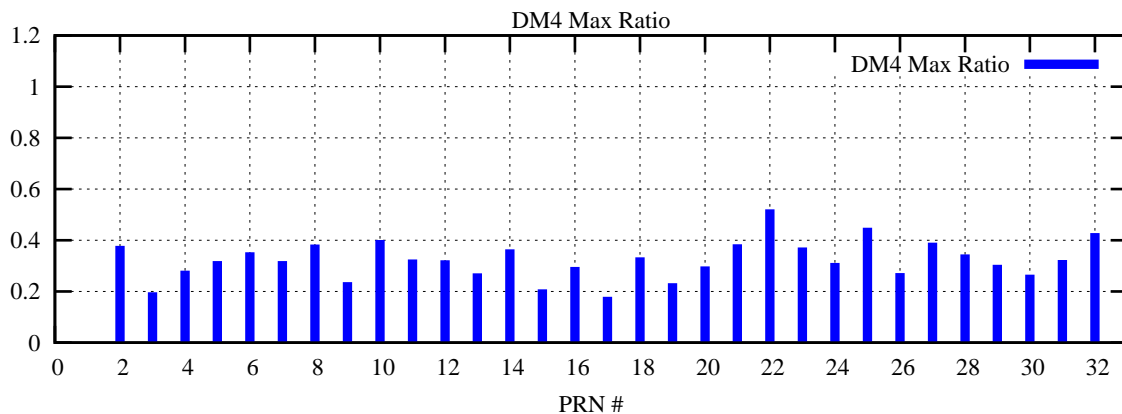

Ratio (PRN Bias/Threshold)

GpsWeek 2321 Day 1

Skinny (Type 0): PRN 8 22
Broad (Type 2): PRN 7 15 17 21 24