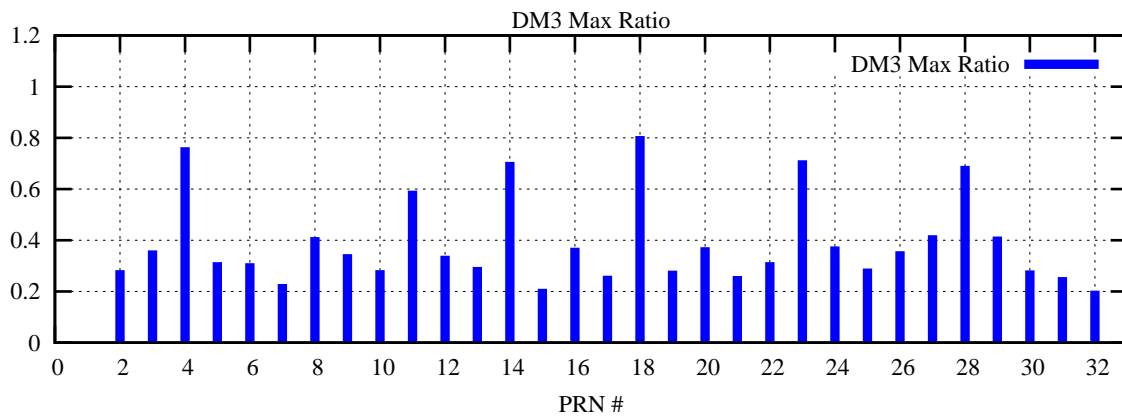

Ratio (PRN Bias/Threshold)

GpsWeek 2321 Day 1

Skinny (Type 0): PRN 8 22
Broad (Type 2): PRN 7 15 17 21 24