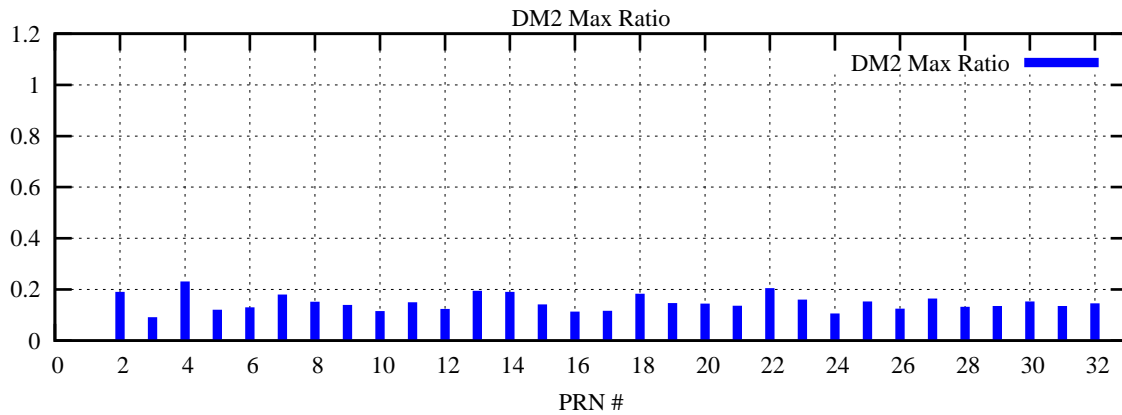

Ratio (PRN Bias/Threshold)

GpsWeek 2321 Day 1

Skinny (Type 0): PRN 8 22
Broad (Type 2): PRN 7 15 17 21 24