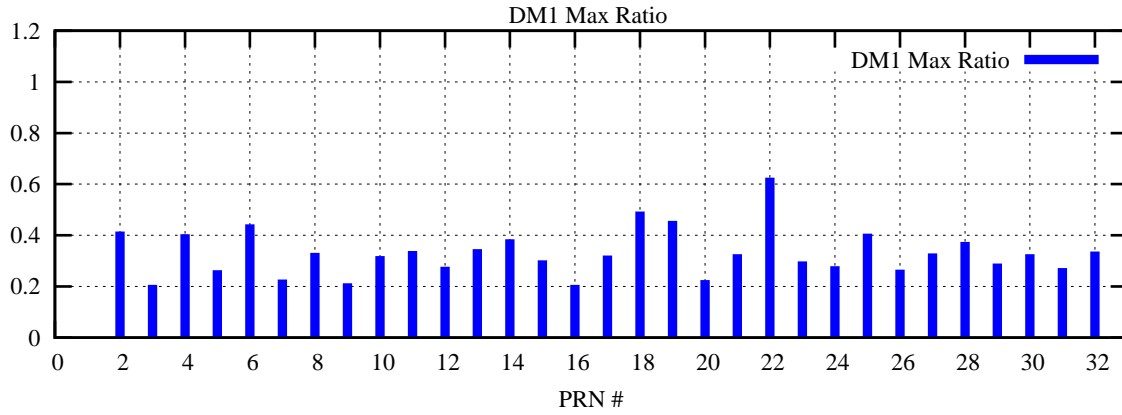

Ratio (PRN Bias/Threshold)

GpsWeek 2321 Day 1

Skinny (Type 0): PRN 8 22
Broad (Type 2): PRN 7 15 17 21 24