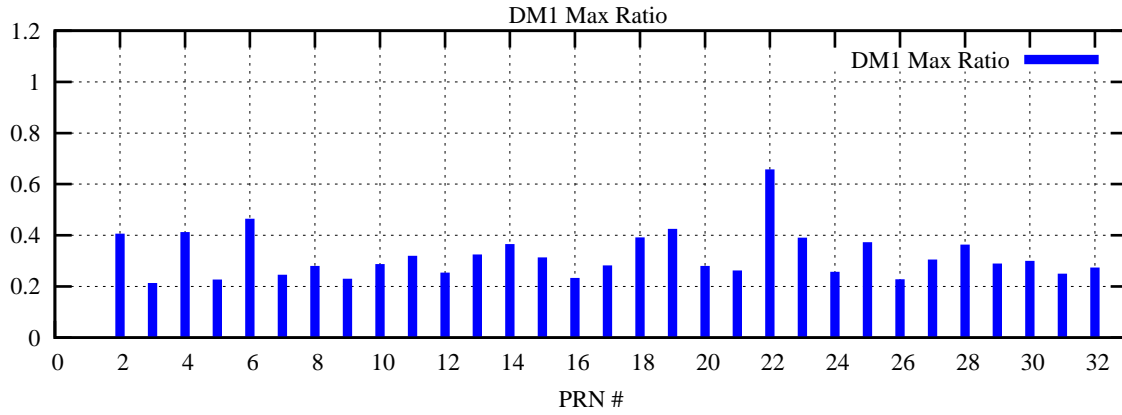

Ratio (PRN Bias/Threshold)

GpsWeek 2321 Day 2

Skinny (Type 0): PRN 8 22
Broad (Type 2): PRN 7 15 17 21 24