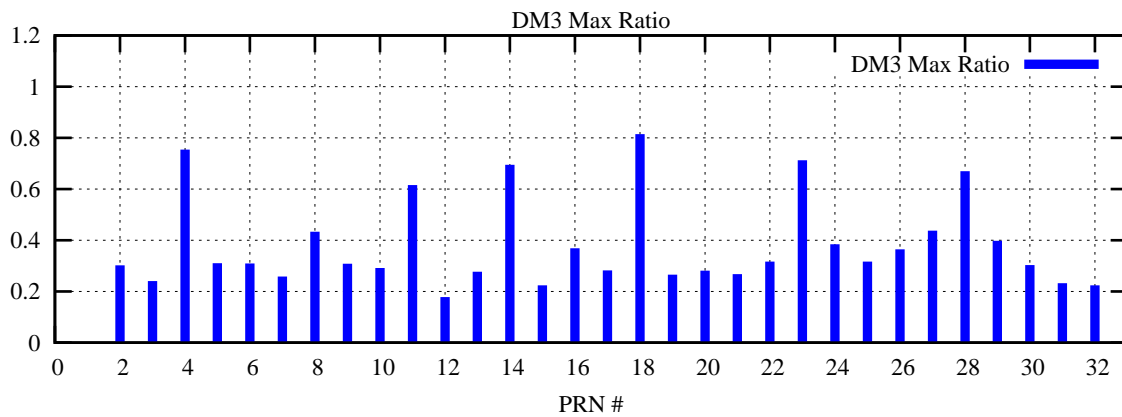

Ratio (PRN Bias/Threshold)

GpsWeek 2321 Day 2

Skinny (Type 0): PRN 8 22
Broad (Type 2): PRN 7 15 17 21 24