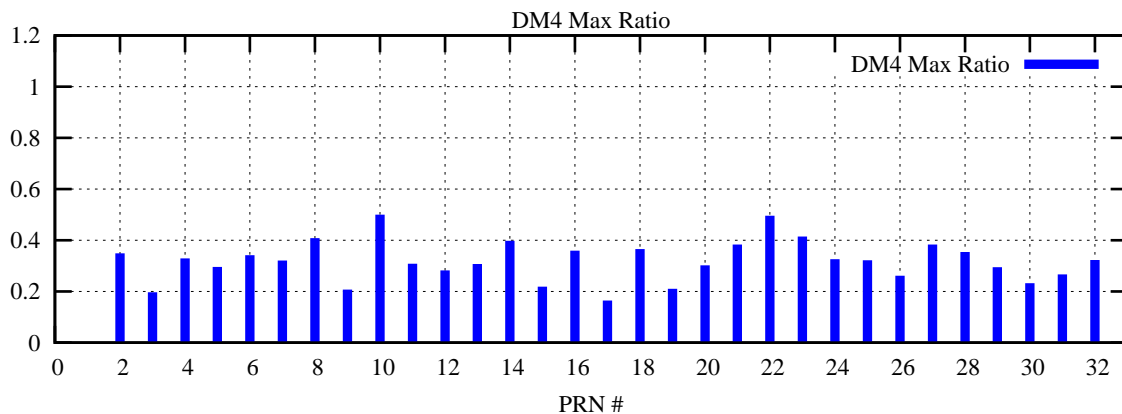

Ratio (PRN Bias/Threshold)

GpsWeek 2321 Day 2

Skinny (Type 0): PRN 8 22
Broad (Type 2): PRN 7 15 17 21 24