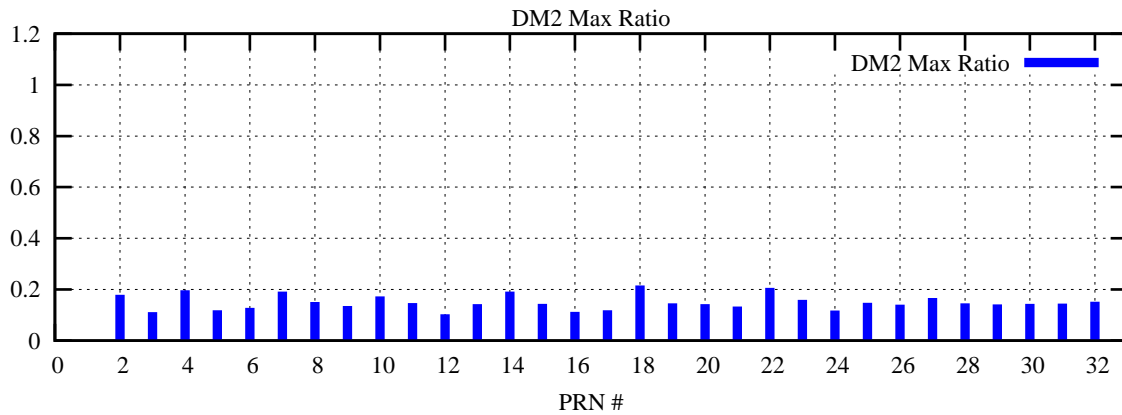

Ratio (PRN Bias/Threshold)

GpsWeek 2321 Day 2

Skinny (Type 0): PRN 8 22
Broad (Type 2): PRN 7 15 17 21 24