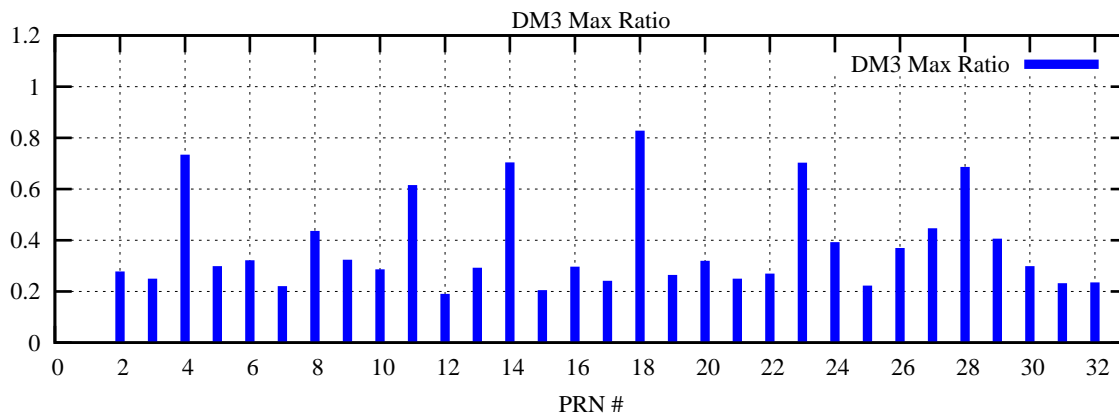

Ratio (PRN Bias/Threshold)

GpsWeek 2321 Day 4

Skinny (Type 0): PRN 8 22
Broad (Type 2): PRN 7 15 17 21 24