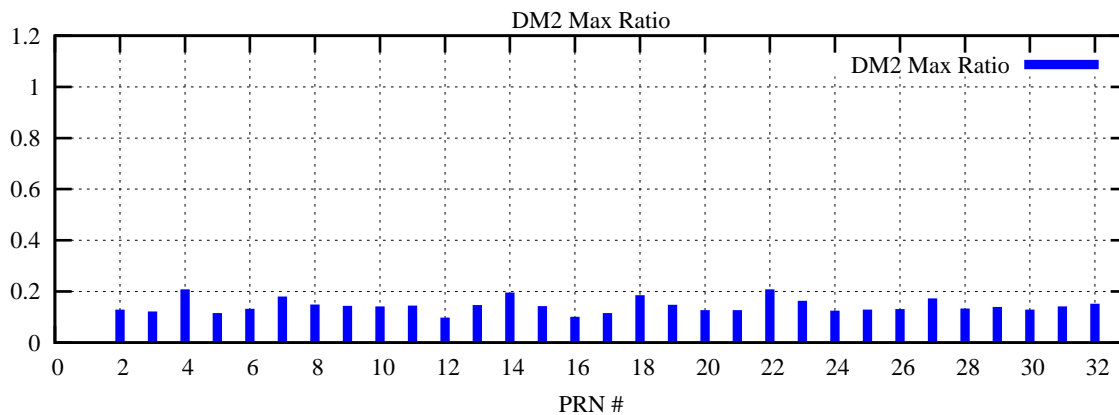

Ratio (PRN Bias/Threshold)

GpsWeek 2321 Day 4

Skinny (Type 0): PRN 8 22
Broad (Type 2): PRN 7 15 17 21 24