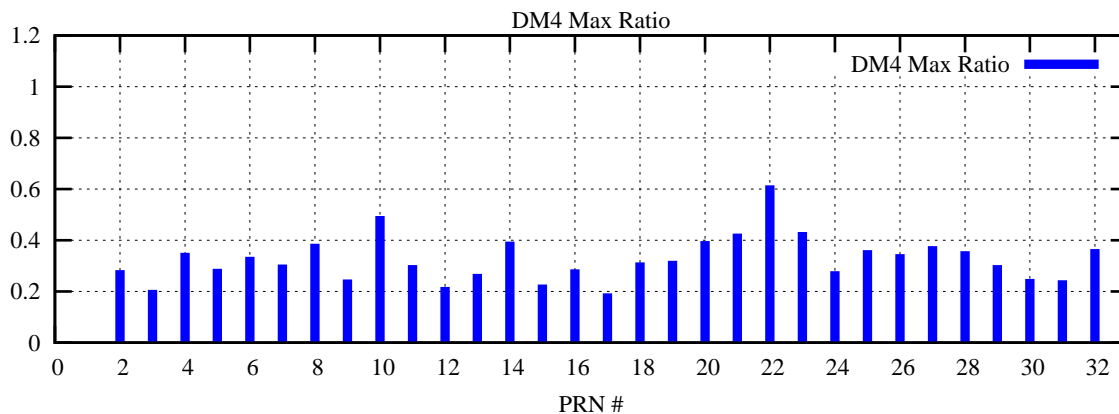

Ratio (PRN Bias/Threshold)

GpsWeek 2321 Day 4

Skinny (Type 0): PRN 8 22
Broad (Type 2): PRN 7 15 17 21 24