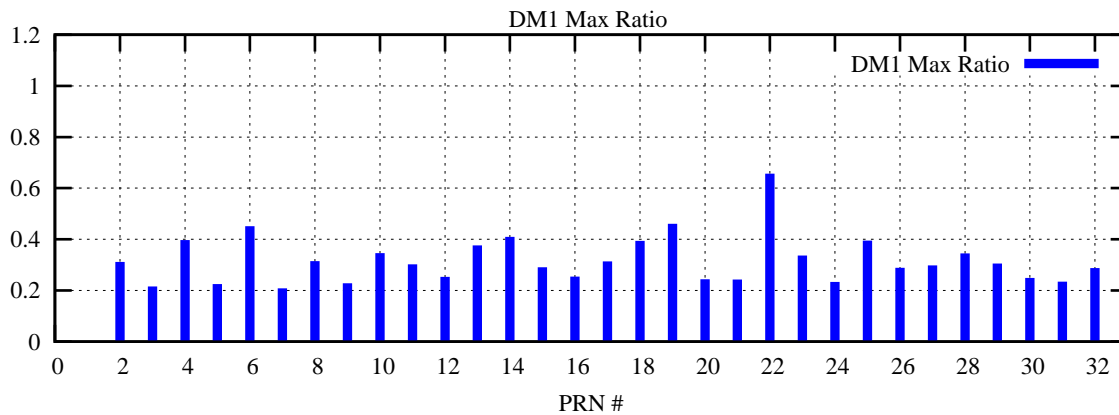

Ratio (PRN Bias/Threshold)

GpsWeek 2321 Day 4

Skinny (Type 0): PRN 8 22
Broad (Type 2): PRN 7 15 17 21 24