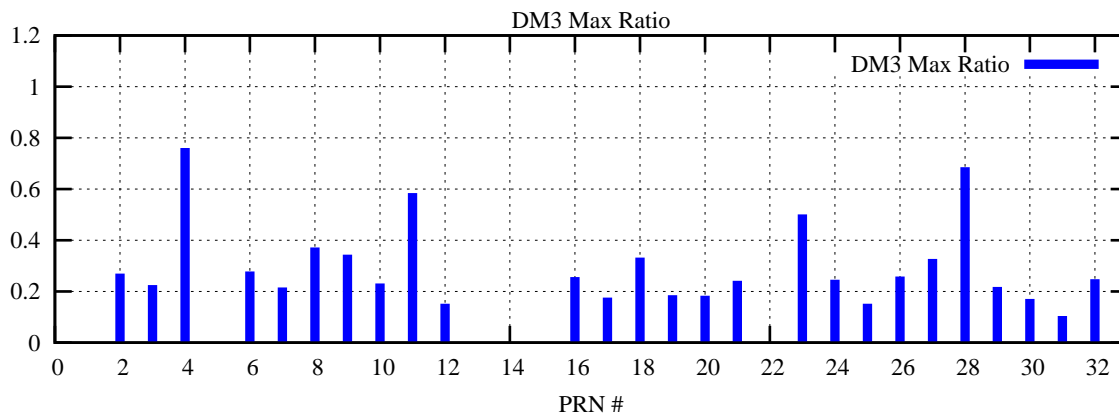

Ratio (PRN Bias/Threshold)

GpsWeek 2322 Day 0

Skinny (Type 0): PRN 8 22  
Broad (Type 2): PRN 7 15 17 21 24