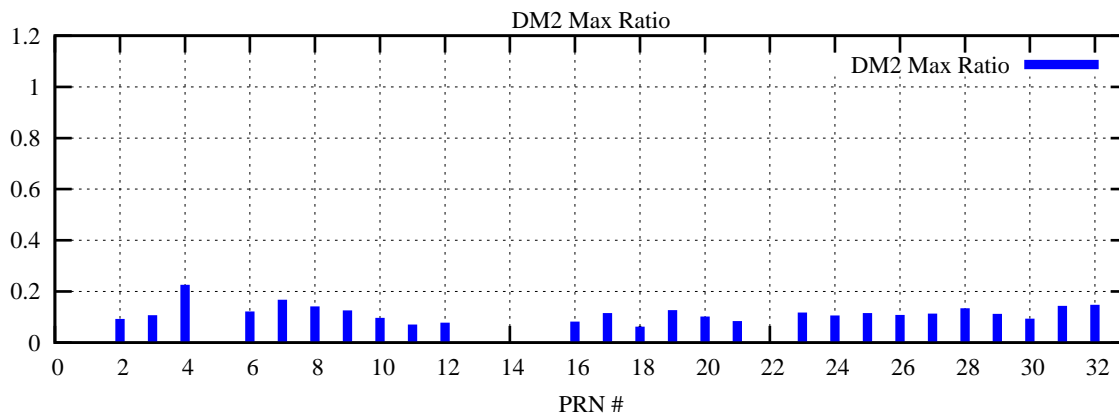

Ratio (PRN Bias/Threshold)

GpsWeek 2322 Day 0

Skinny (Type 0): PRN 8 22  
Broad (Type 2): PRN 7 15 17 21 24