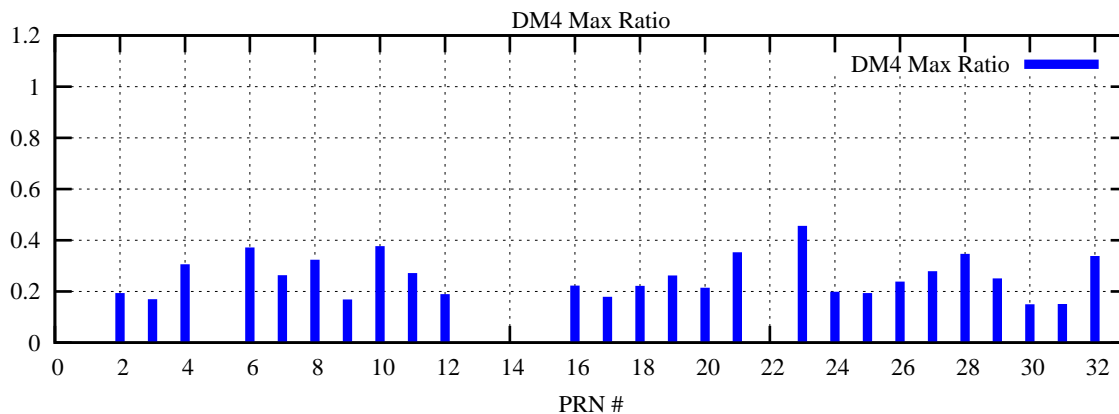

Ratio (PRN Bias/Threshold)

GpsWeek 2322 Day 0

Skinny (Type 0): PRN 8 22  
Broad (Type 2): PRN 7 15 17 21 24