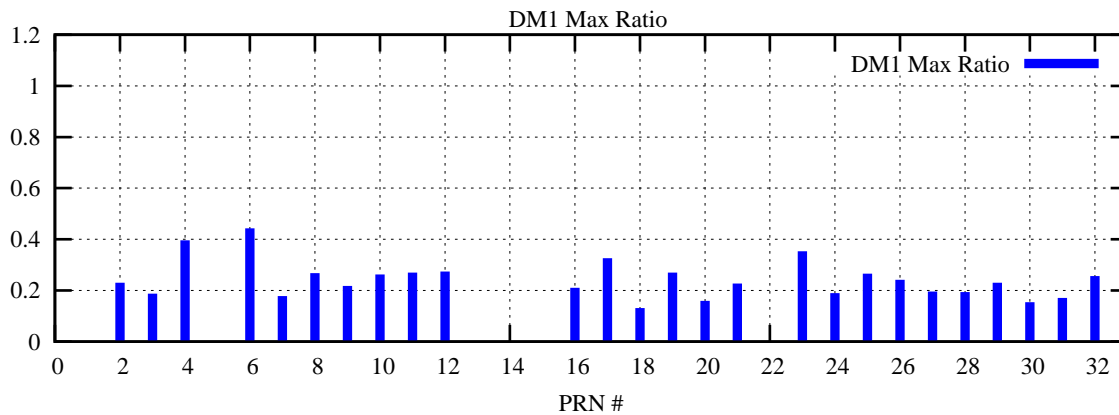

Ratio (PRN Bias/Threshold)

GpsWeek 2322 Day 0

Skinny (Type 0): PRN 8 22  
Broad (Type 2): PRN 7 15 17 21 24