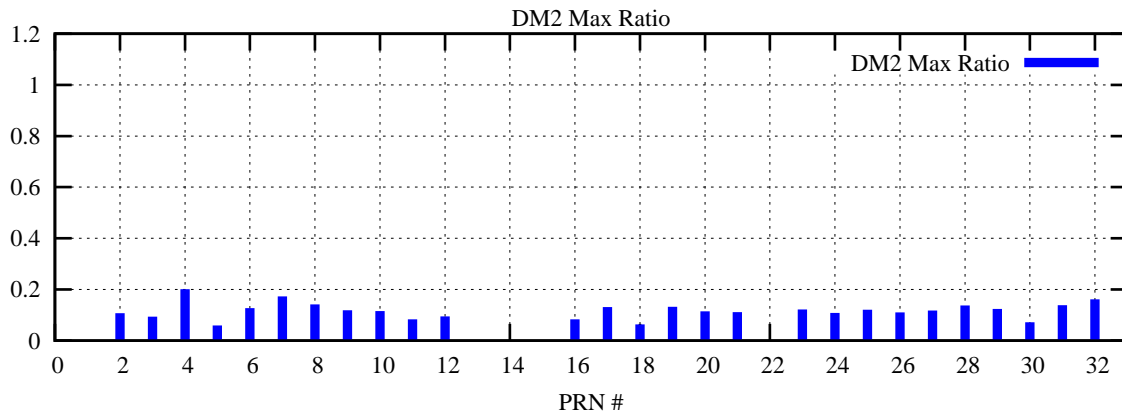

Ratio (PRN Bias/Threshold)

GpsWeek 2322 Day 6

Skinny (Type 0): PRN 8 22
Broad (Type 2): PRN 7 15 17 21 24