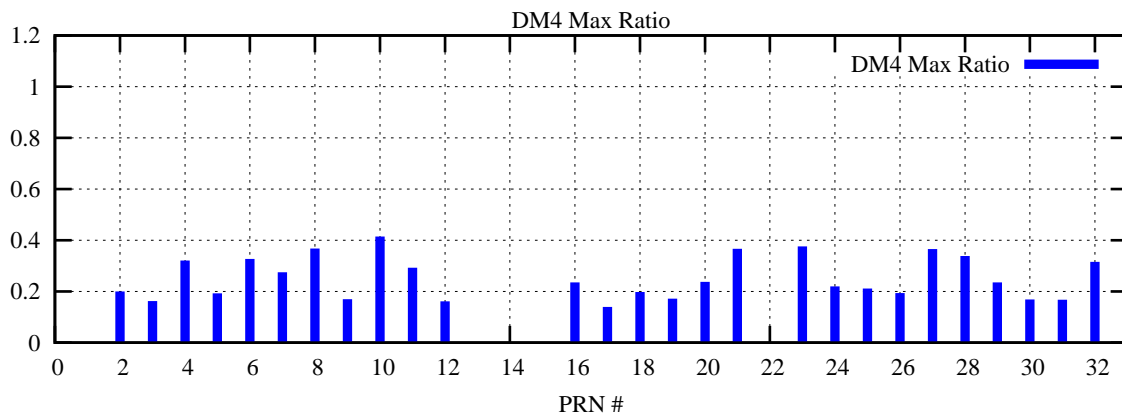

Ratio (PRN Bias/Threshold)

GpsWeek 2322 Day 6

Skinny (Type 0): PRN 8 22
Broad (Type 2): PRN 7 15 17 21 24