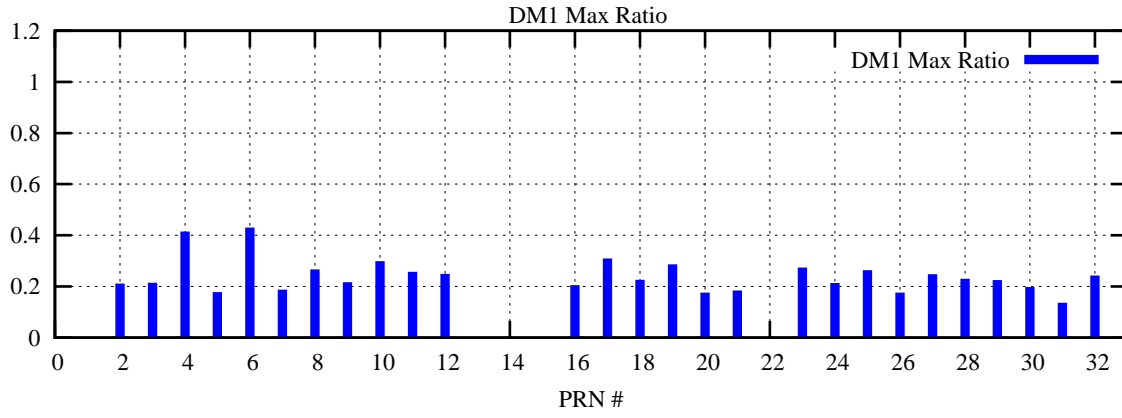

Ratio (PRN Bias/Threshold)

GpsWeek 2322 Day 6

Skinny (Type 0): PRN 8 22
Broad (Type 2): PRN 7 15 17 21 24