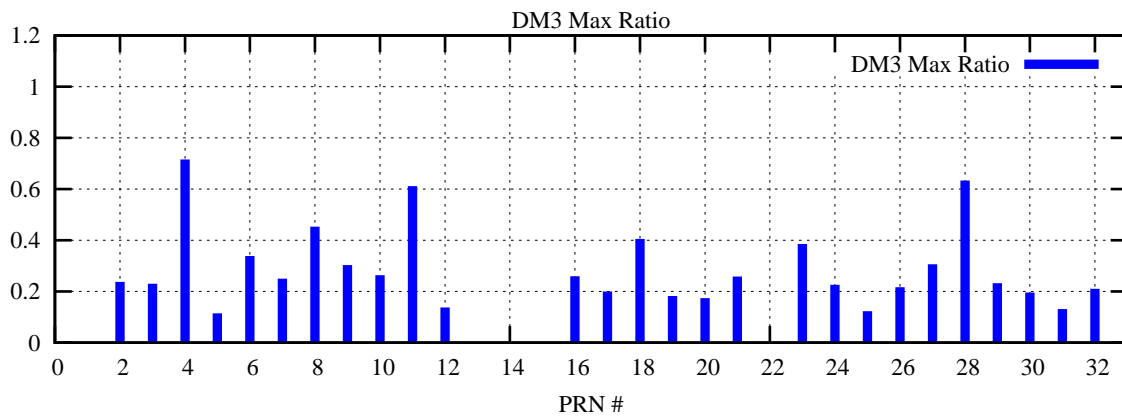

Ratio (PRN Bias/Threshold)

GpsWeek 2322 Day 6

Skinny (Type 0): PRN 8 22
Broad (Type 2): PRN 7 15 17 21 24